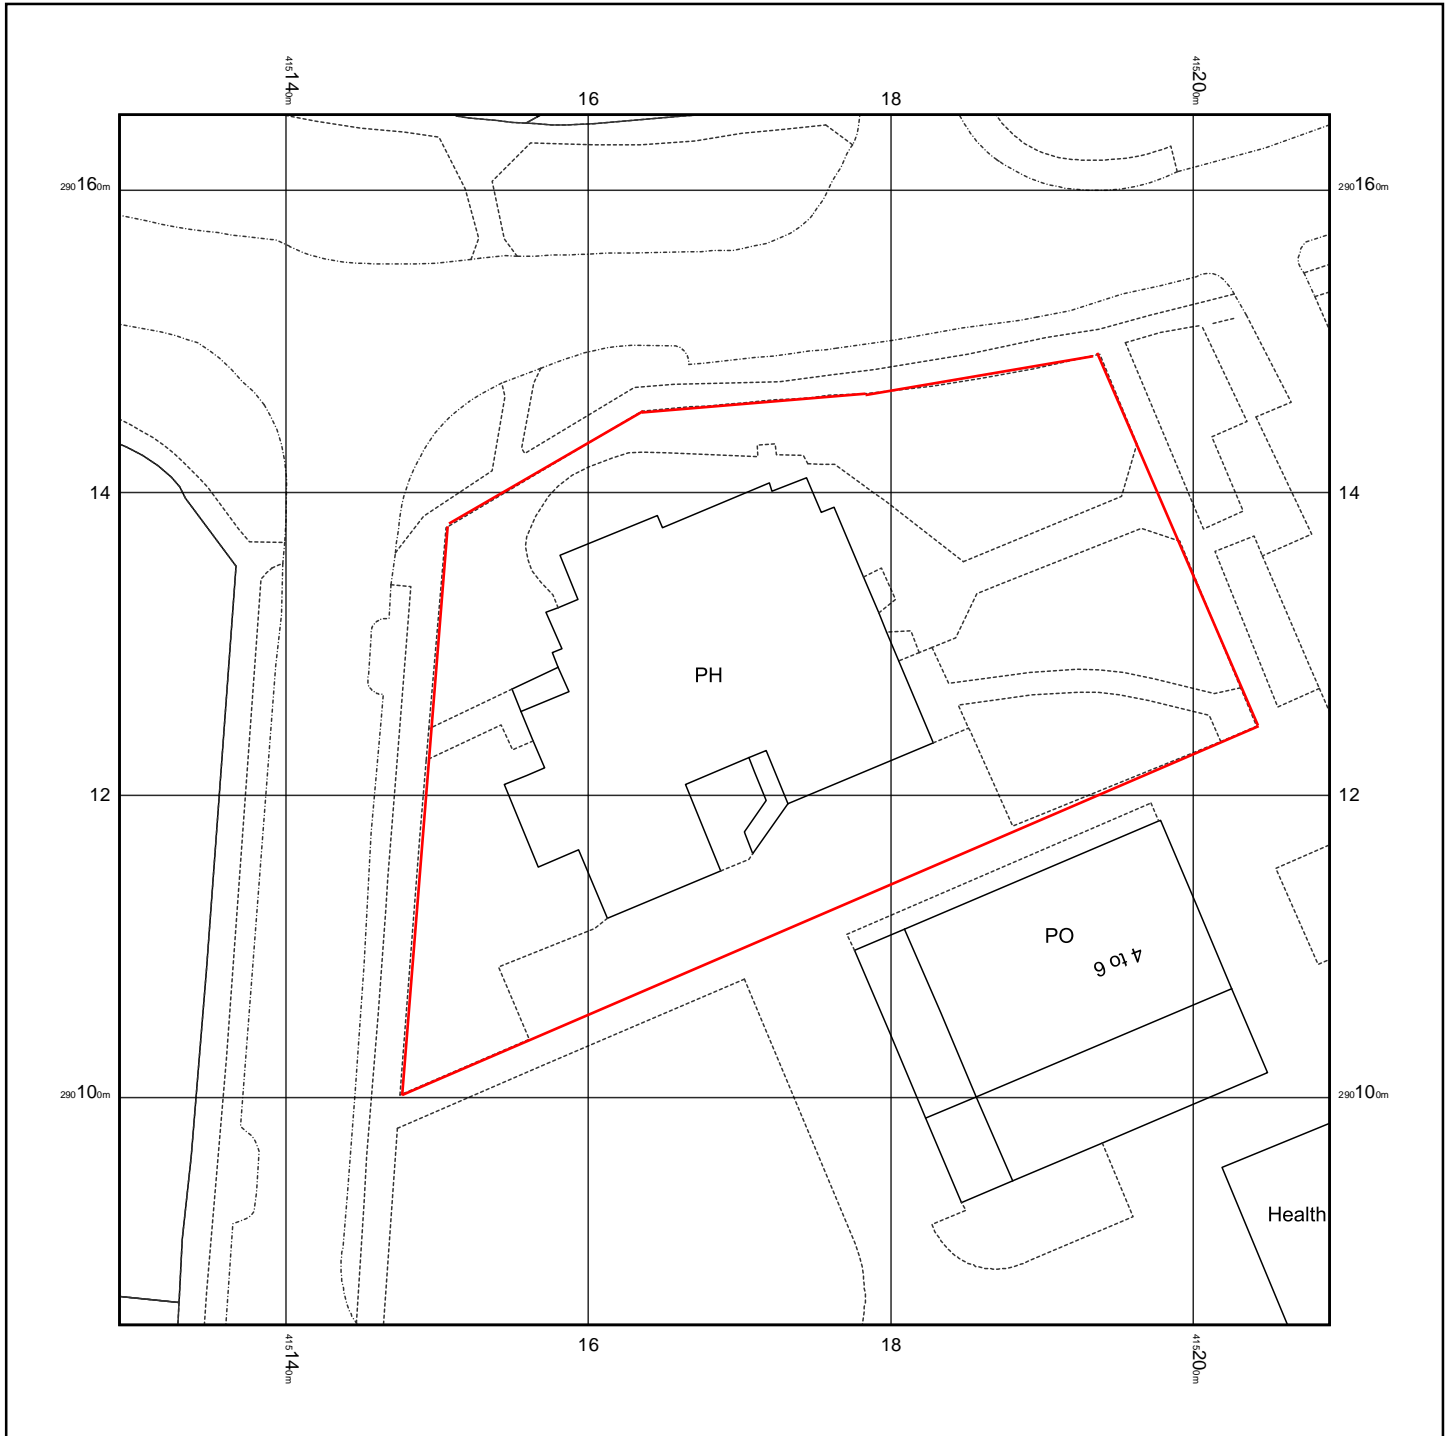

2, PARKFIELD DRIVE, BIRMINGHAM, B36 9EJ

Supplied by: www.ukmapcentre.com

Serial No: 271519

Centre Coordinates: 415169,290125

Production Date: 14/09/2023 13:44:02

© Crown copyright and database rights 2023 Ordnance Survey 100048957. The representation of road, track or path is no evidence of a boundary or right of way. The representation of features as lines is no evidence of a property boundary.

0m 1cm = 5m 25m
Scale 1:500