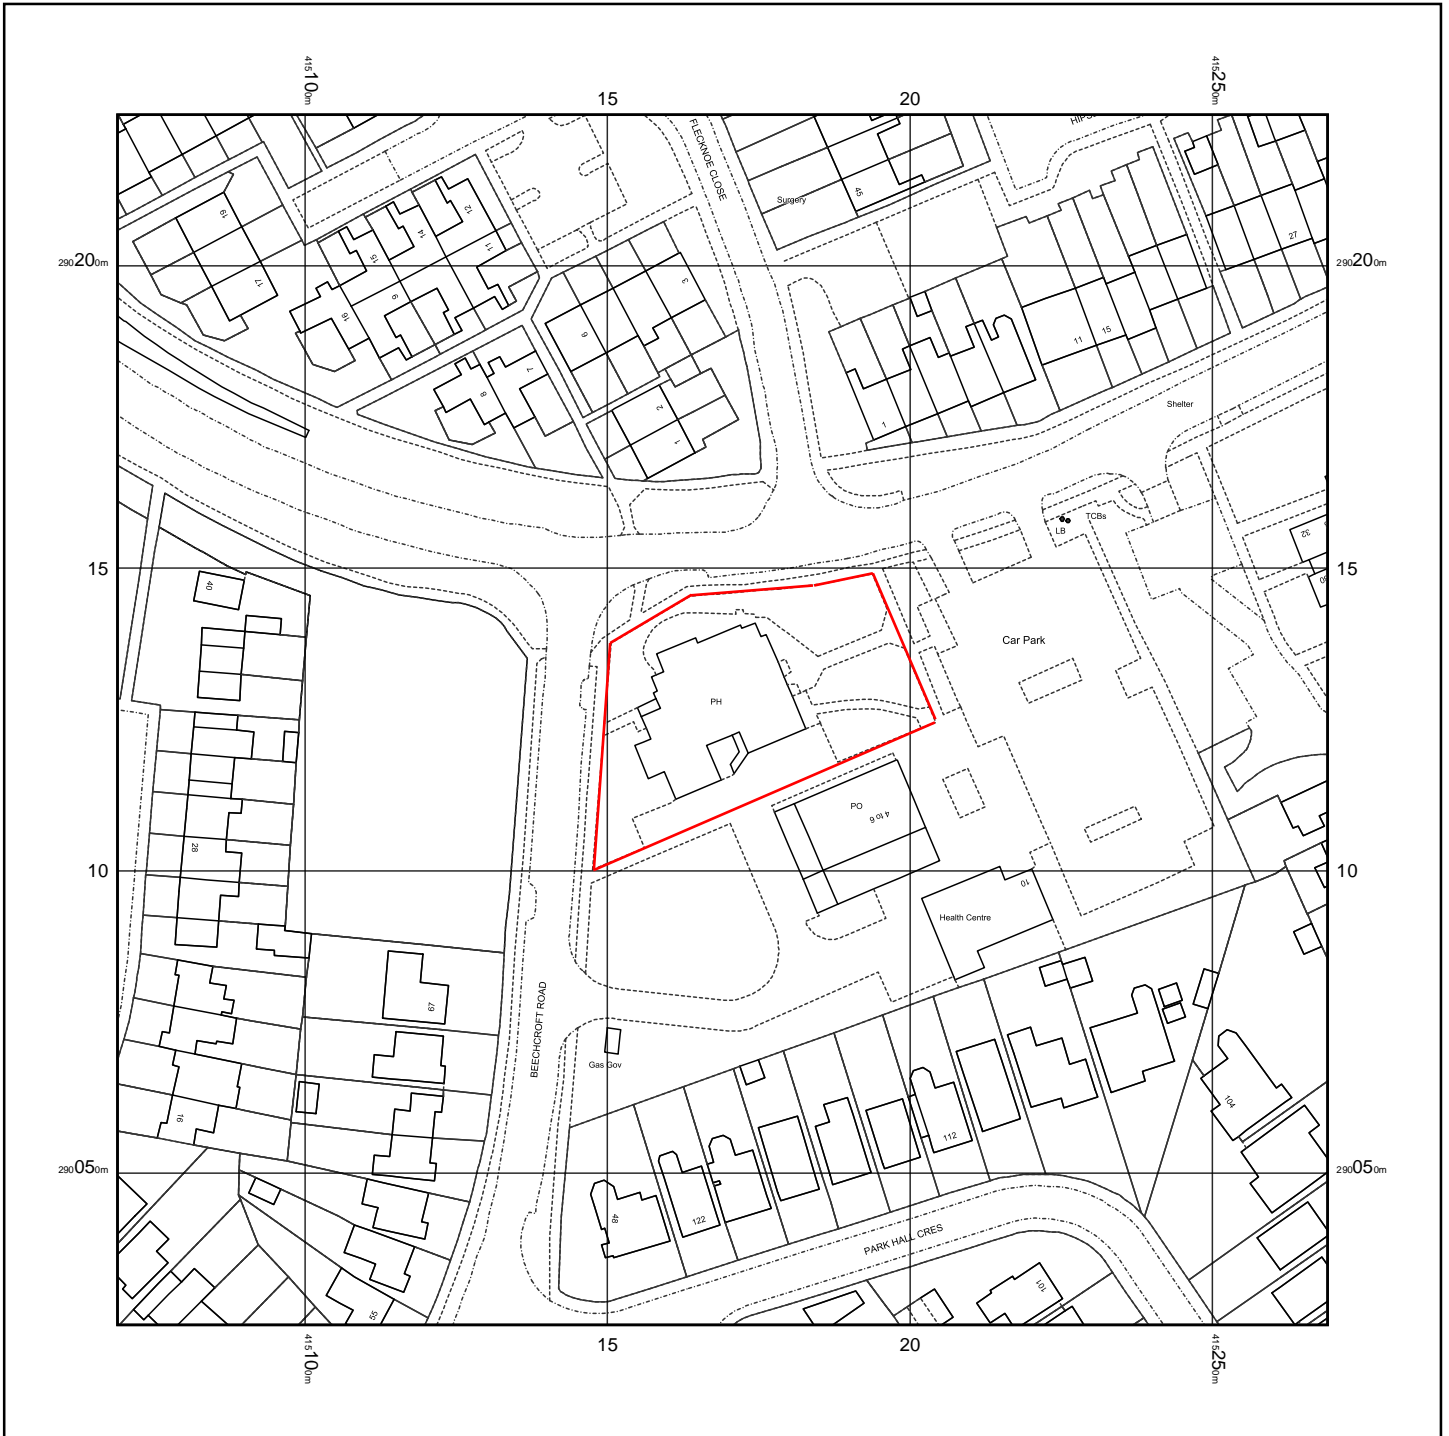

2, PARKFIELD DRIVE, BIRMINGHAM, B36 9EJ

Supplied by: www.ukmapcentre.com

Serial No: 271520

Centre Coordinates: 415169,290125

Production Date: 14/09/2023 13:44:13

© Crown copyright and database rights 2023 Ordnance Survey 100048957. The representation of road, track or path is no evidence of a boundary or right of way. The representation of features as lines is no evidence of a property boundary.