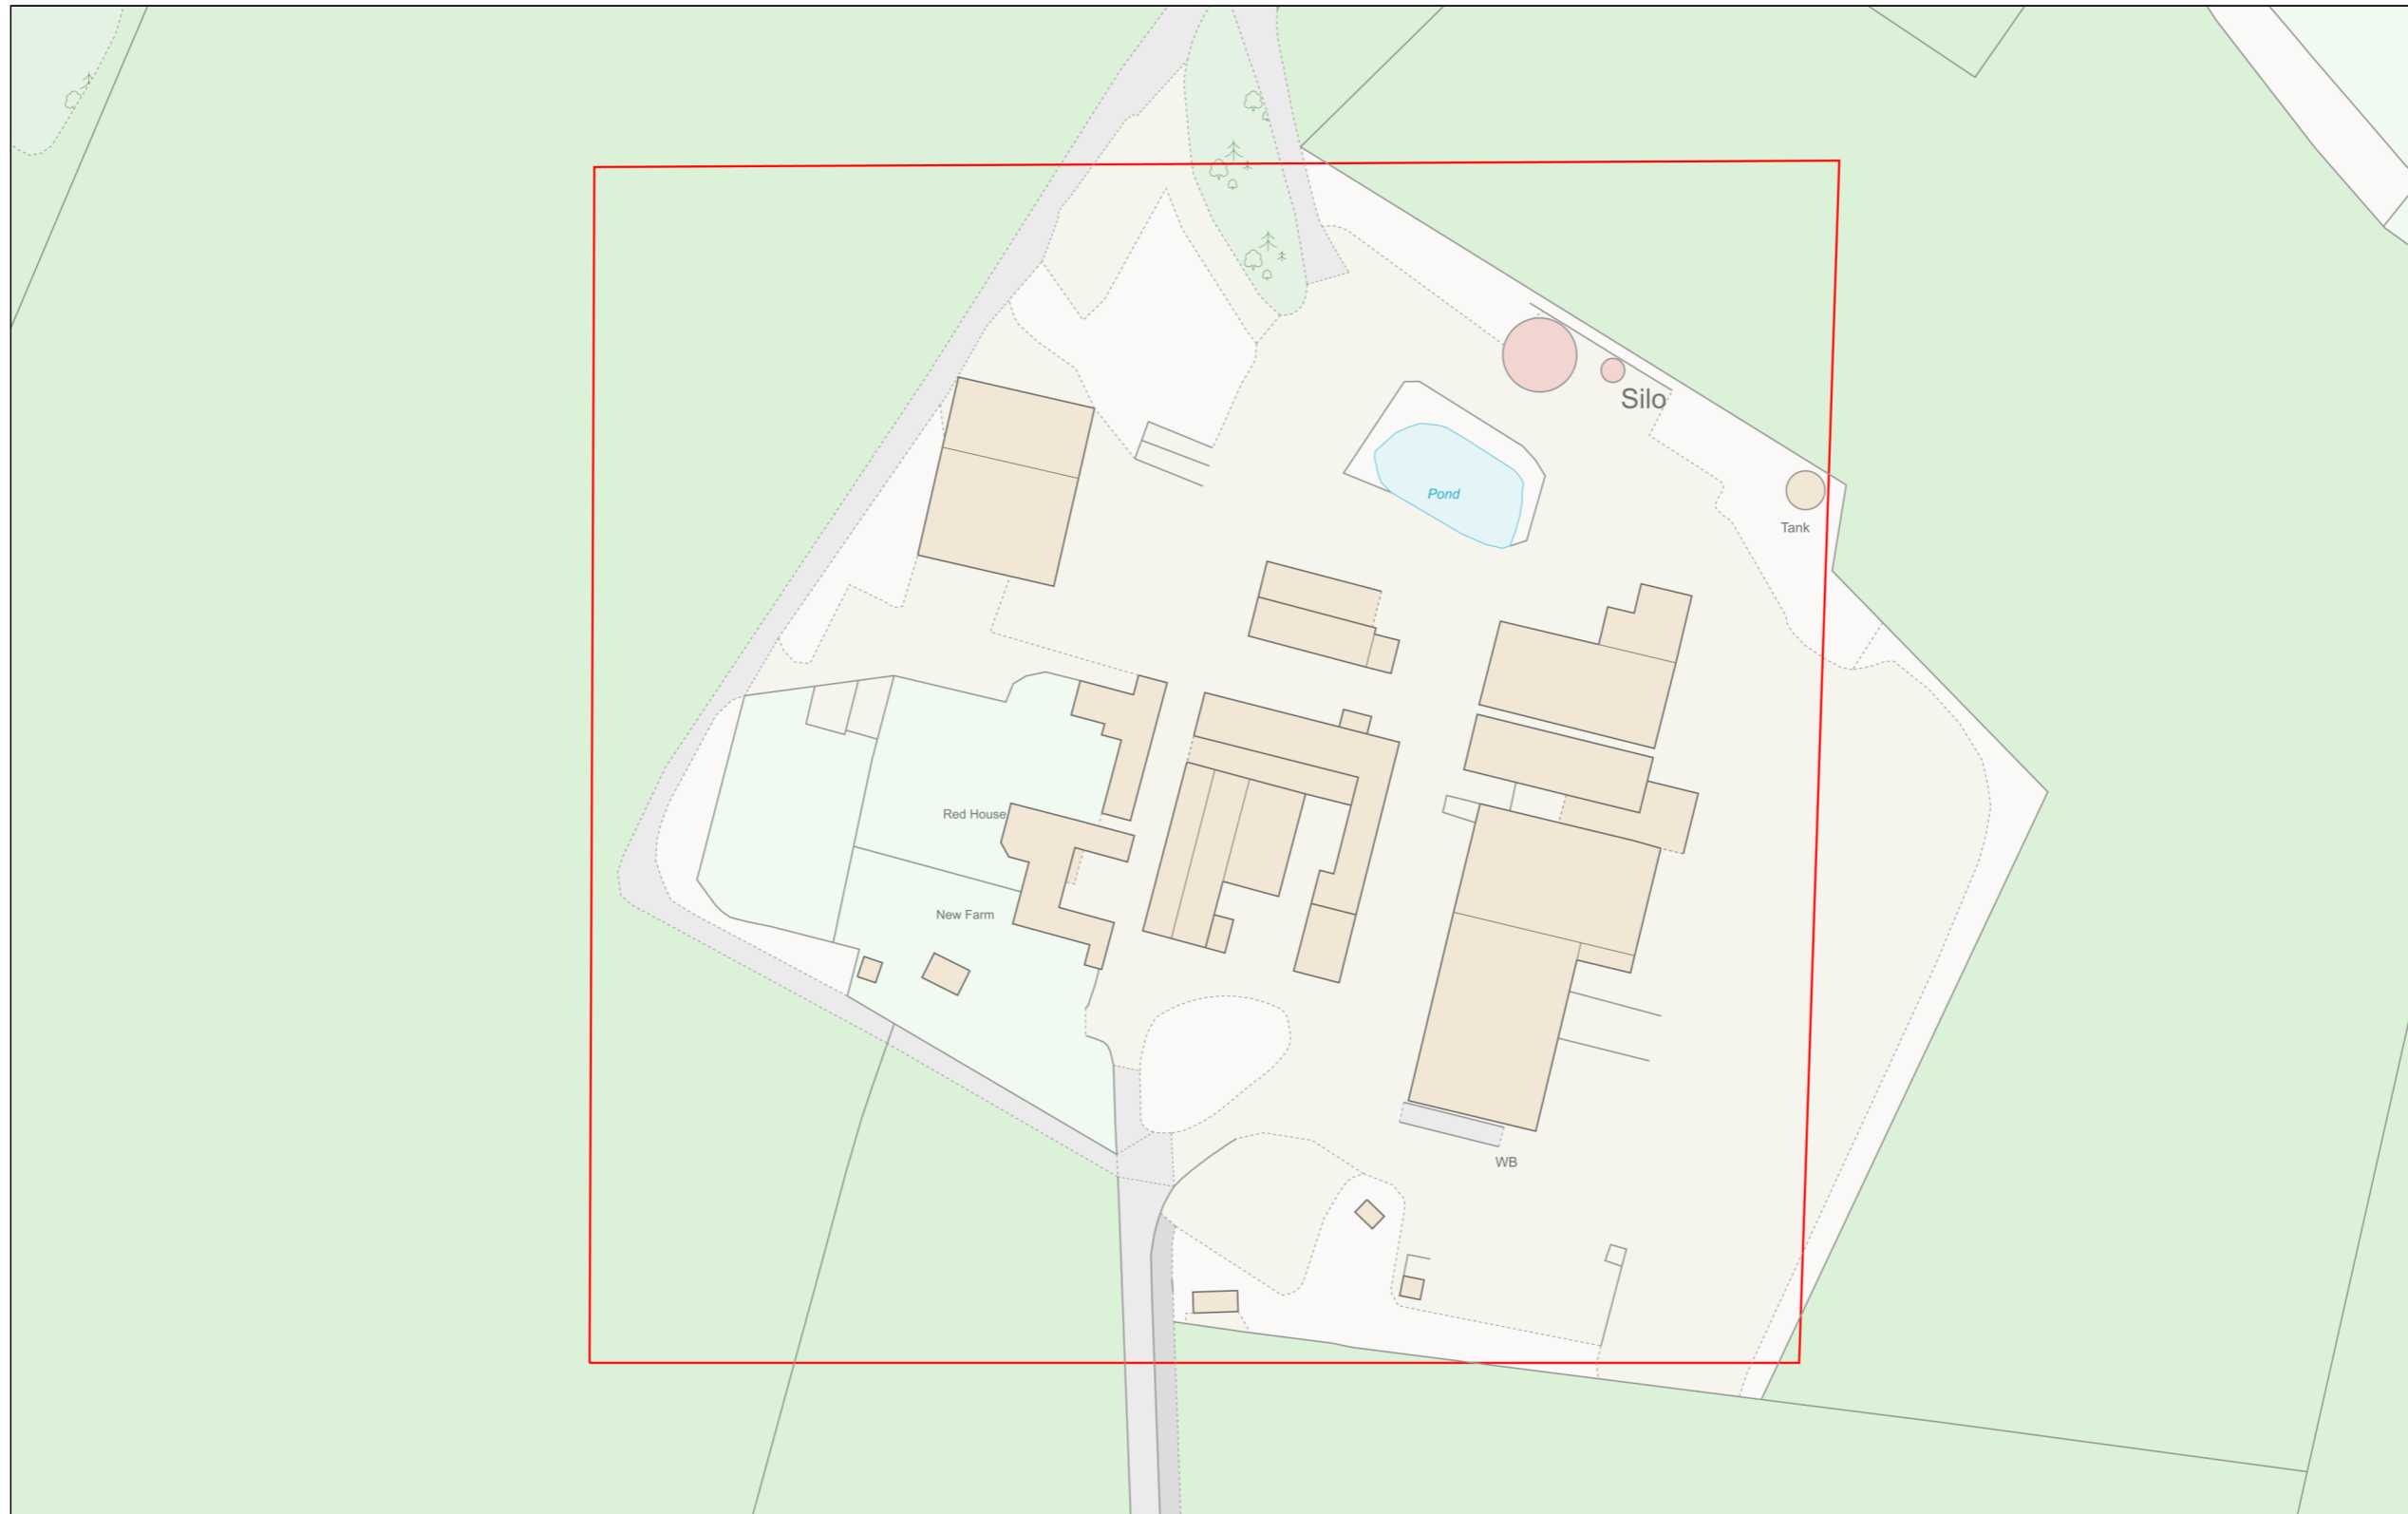

# Location Plan

Site Address: New Farm, Mansfield Road, Bestwood, NG5 8PB

Date Produced: 20-Sep-2023

Scale: 1:1250 @A3

Planning Portal Reference: PP-12471653v1