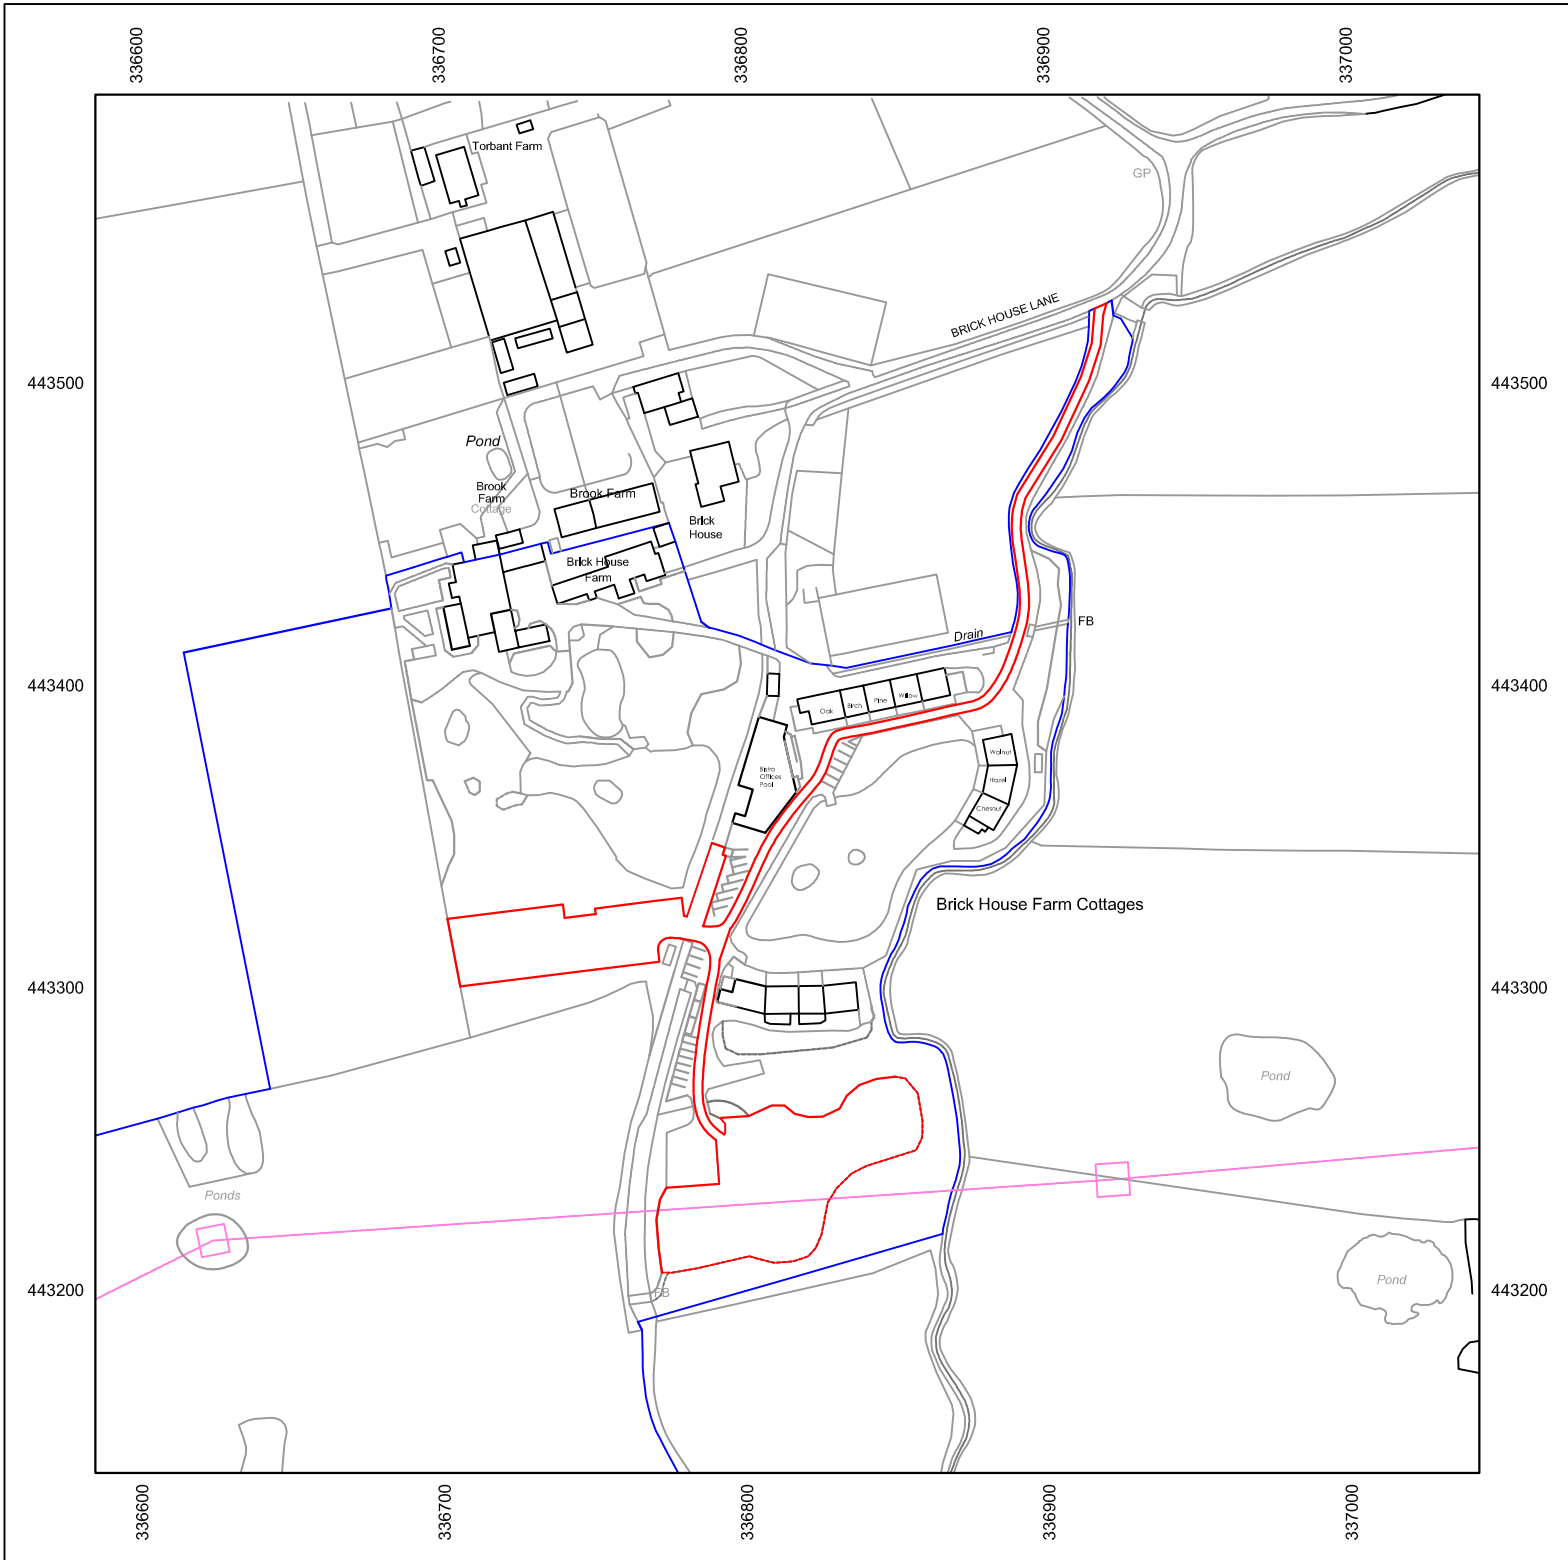

Stanfords Planning Map Data

Production Date: 04 July 2023

Top Left: 336586.485 443595.278 Bottom Right: 337044.19 443139.55

© Crown copyright and database rights 2023 Ordnance Survey OS100035409.

Reproduction in whole or in part is prohibited without the permission of Ordnance Survey