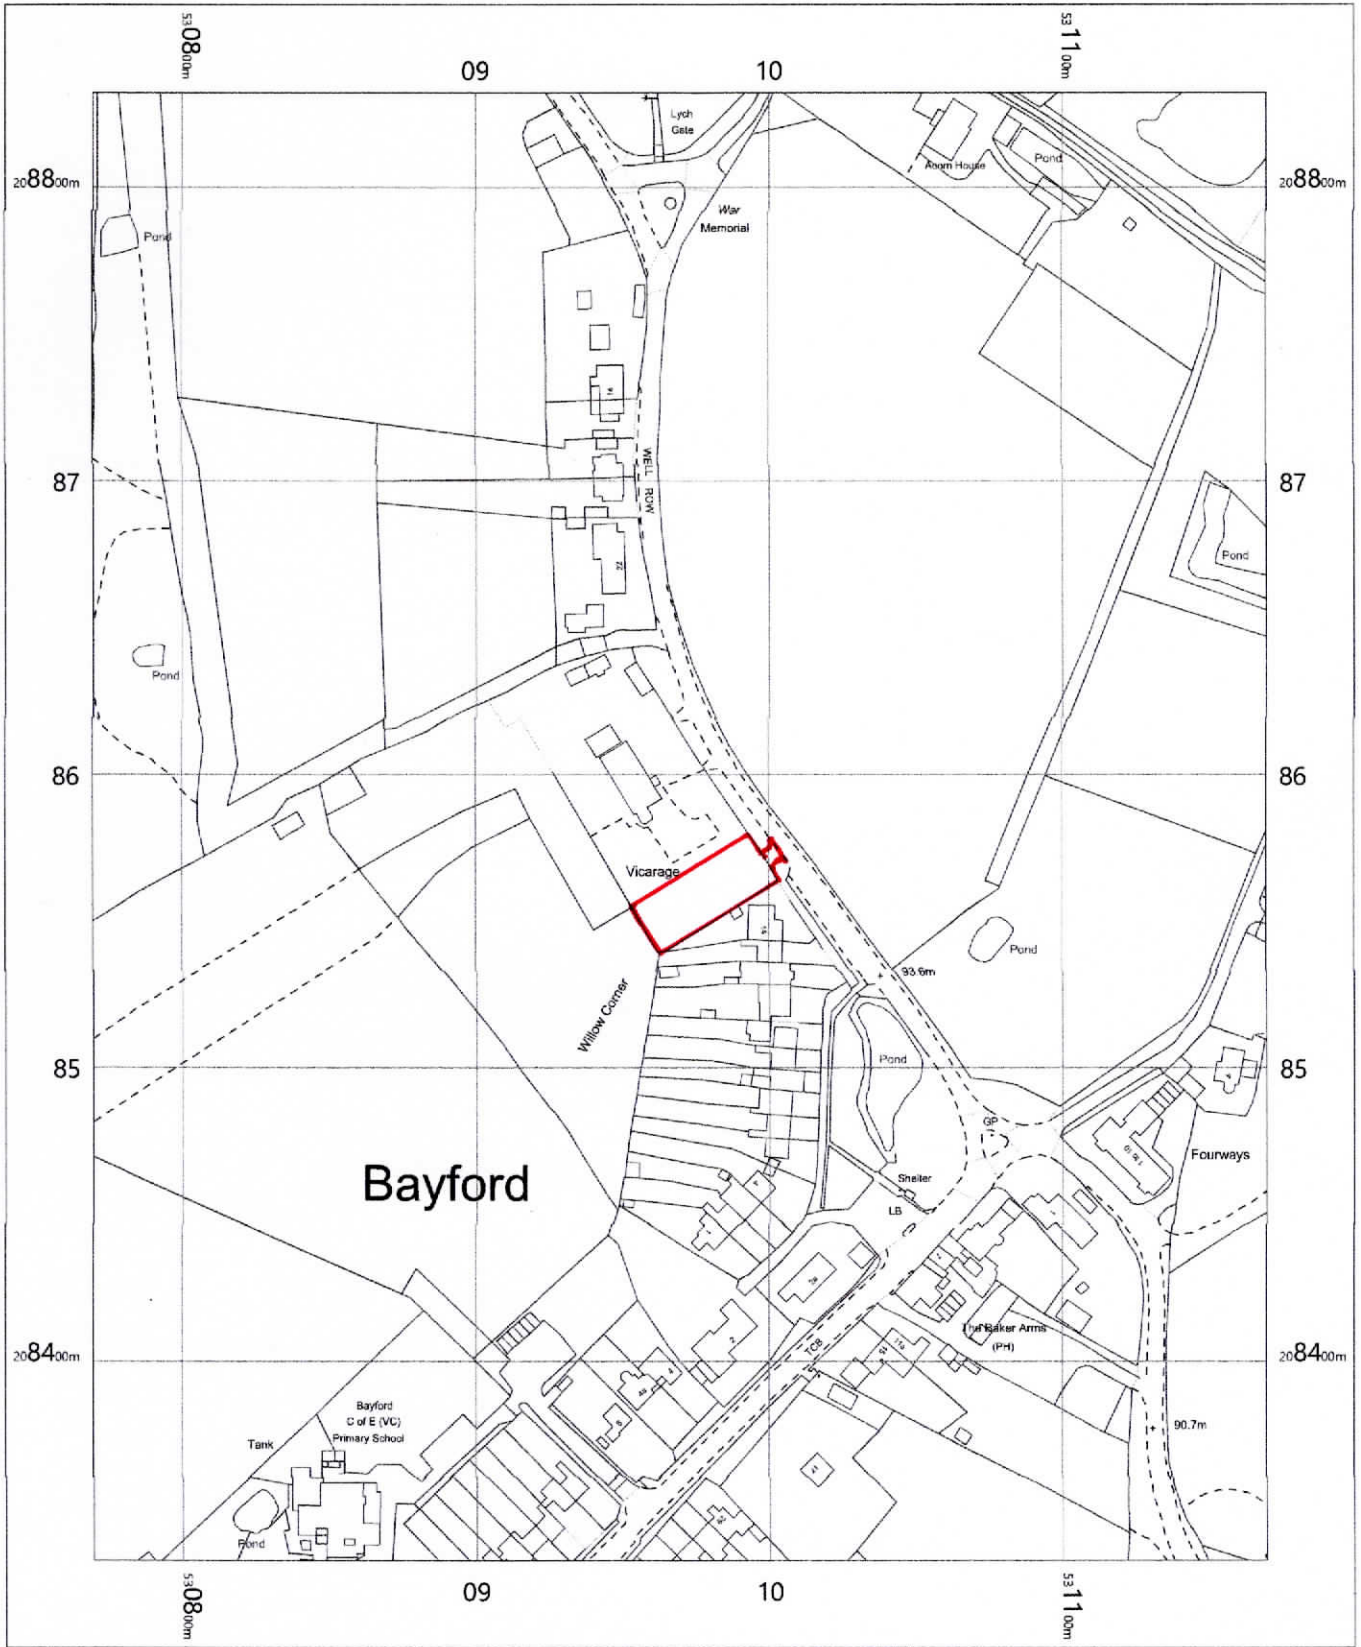

# Land at Well Row, Bayford

Location Plan 1:2500 @A4  
 Ref. SG/2022/WR1

OS MasterMap 1250/2500/10000 scale  
 Tuesday, June 7, 2022, ID: CM-01042778  
[www.centremapslive.co.uk](http://www.centremapslive.co.uk)

1:2500 scale print at A4, Centre: 530970 E, 208582 N

©Crown Copyright Ordnance Survey. Licence no. AC0000849896