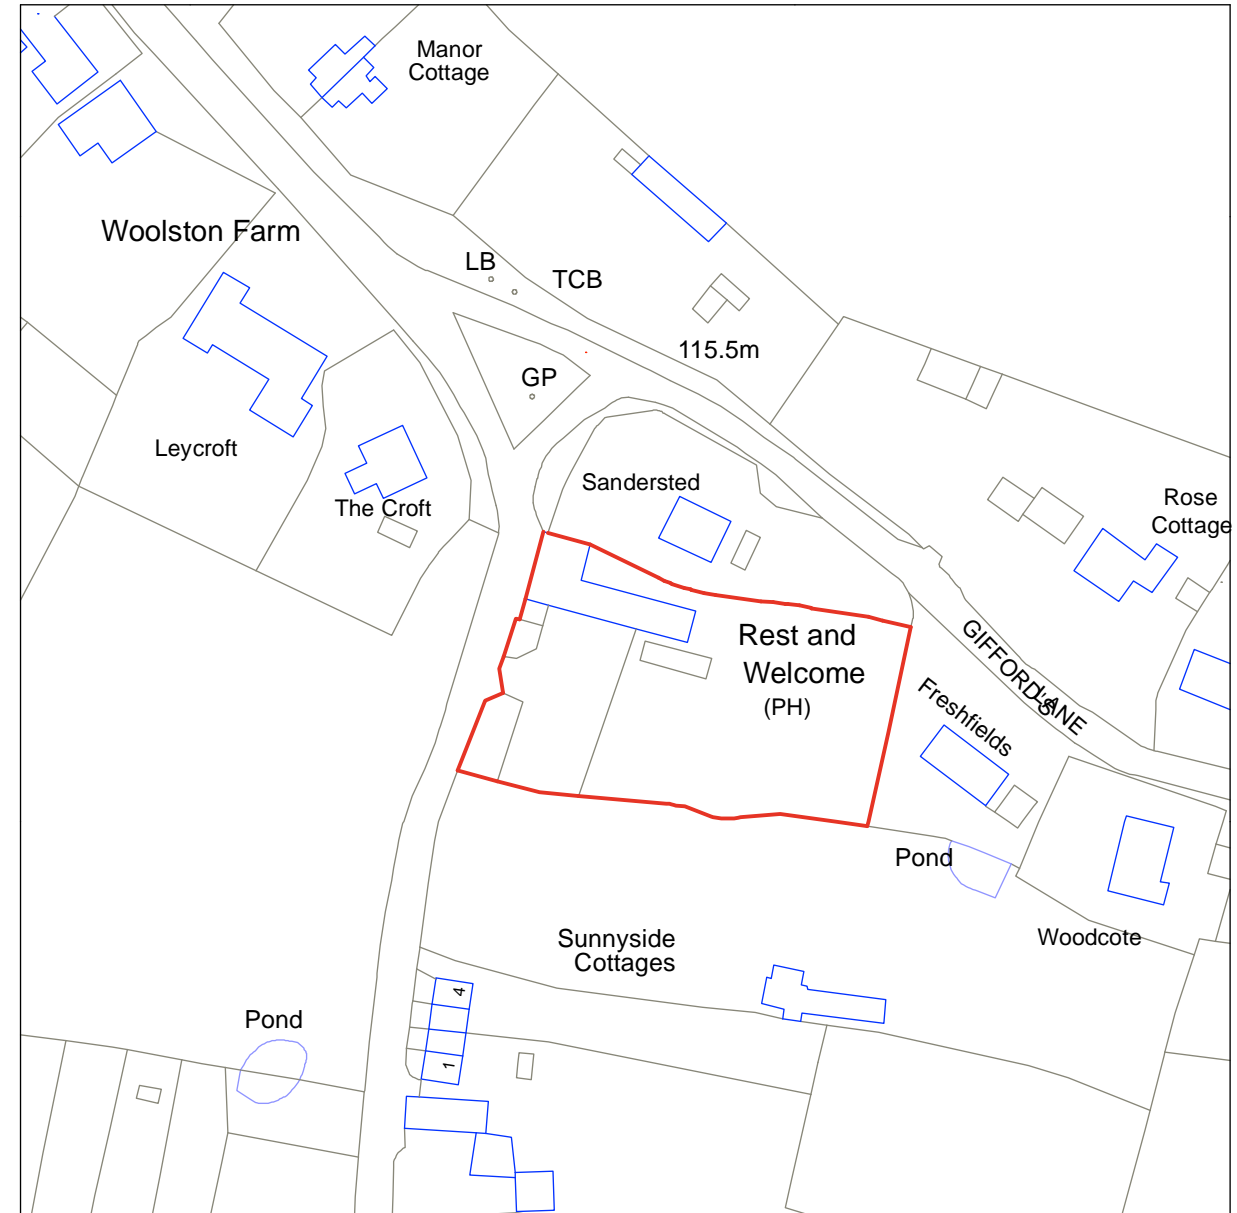

NORTH ELEVATION

WEST ELEVATION

SOUTH ELEVATION

EAST ELEVATION

	<p>PROJECT 5 ARCHITECTURE LLP 1 Quilter Street London E2 7BS</p> <p>+44 (0)20 7739 9131 E: info@p5a.co.uk</p>	 <p>Metres</p>	<p>job title</p> <p>THE REST & WELCOME, HAULTWICK SG11 1JF</p>	<p>scale</p> <p>1:1250 @ A3</p>	<p>drawn</p> <p>MP</p>	<p>drawing no.</p> <p>8201 HW3-S01</p>
			<p>drawing</p> <p>PHOTOS & SITE LOCATION PLAN</p>	<p>date</p> <p>SEPT 2023</p>	<p>checked</p> <p>XX</p>	