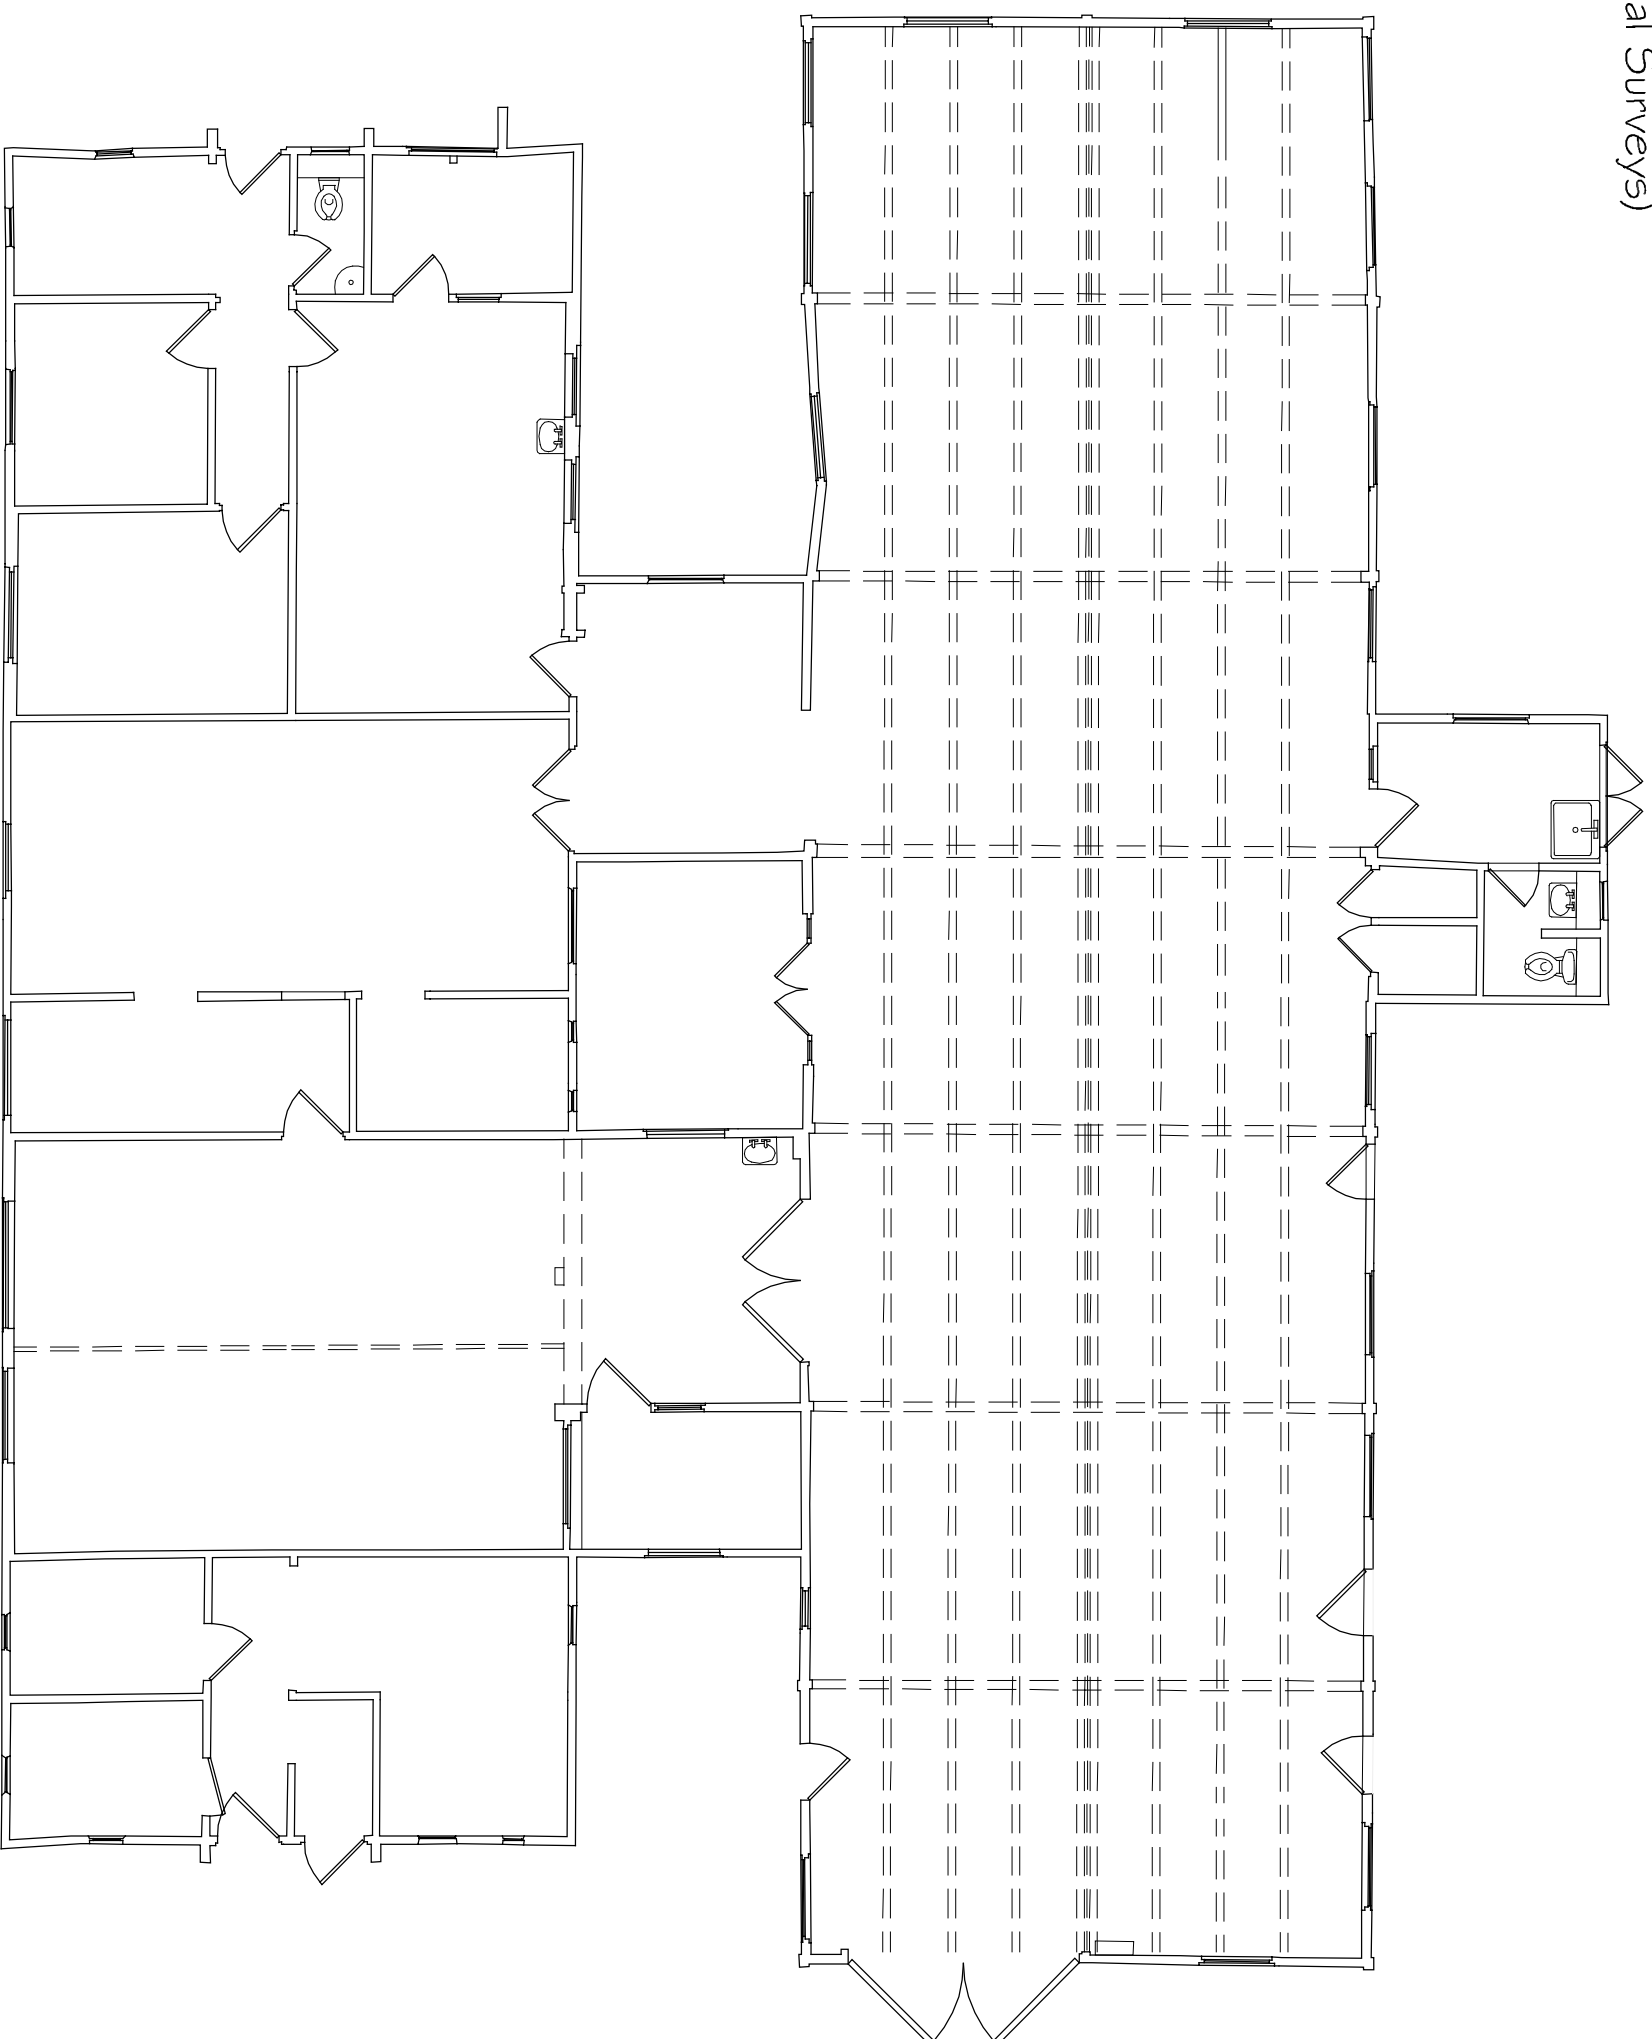

EXISTING PLAN - FORMER RAF BUILDING TO BE DEMOLISHED

Scale 1 : 100 at A3

(Based on a drawing by Global Surveys)

Scale	Metres
1:2500	250
1:2500	100
1:1250	50
1:500	25
1:200	10
1:100	5
1:50	2.5

TWO NEW DWELLINGS: FARROWBY COTTAGE, WIMBISH
GREEN, SAFFRON WALDEN, ESSEX, CB10 2XH

A - 21/09/2023 - First Issue
DRAWING 002/A