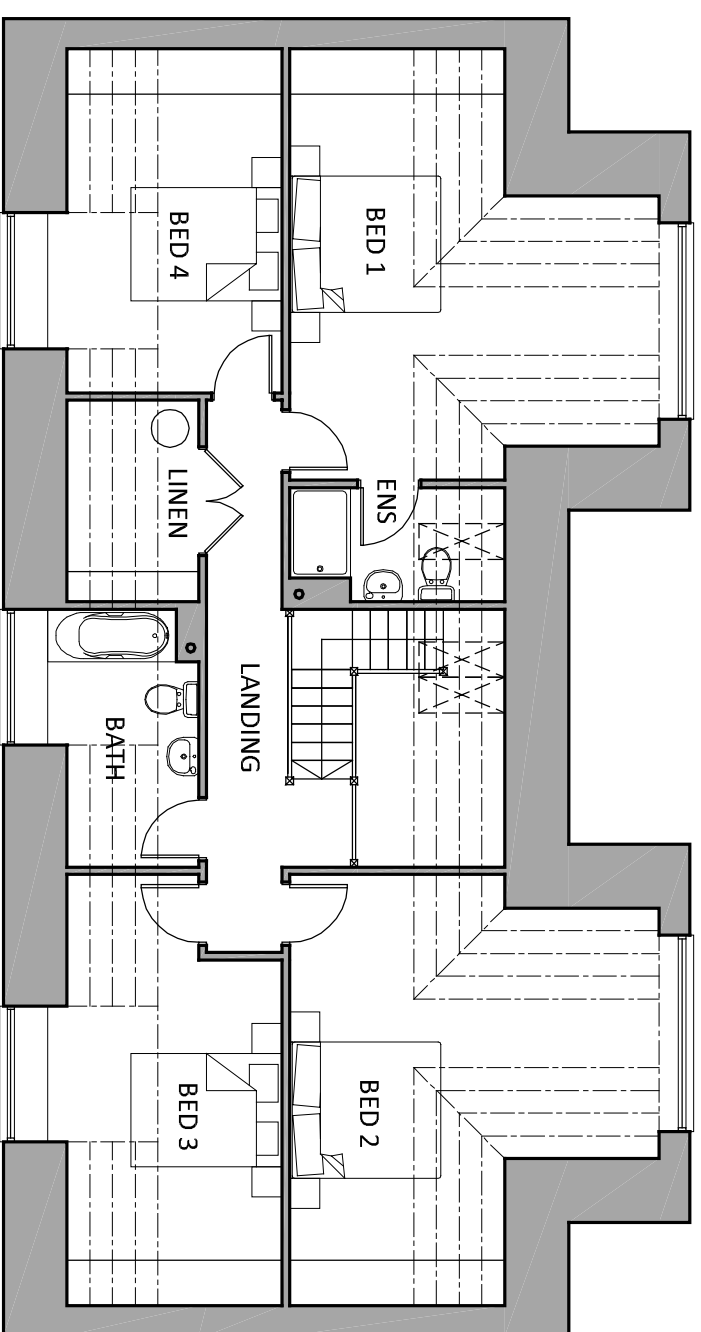

PROPOSED FLOOR PLANS

Scale 1:100 at A3

(plot 1 shown, plot 2 handed)

Ground Floor

First Floor

Scale	1:100	1:200	1:250	1:500	1:1000
50	50	100	125	125	125
25	25	50	62.5	62.5	62.5
10	10	20	25	25	25
4	4	8	10	10	10
2	2	4	5	5	5
1	1	2	2.5	2.5	2.5

Scale 1:100 at A3
Metric

TWO NEW DWELLINGS; FARROWBY COTTAGE, WIMBISH
GREEN, SAFFRON WALDEN, ESSEX, CB10 2XH

A - 21/09/2023 - First Issue
DRAWING 004/A