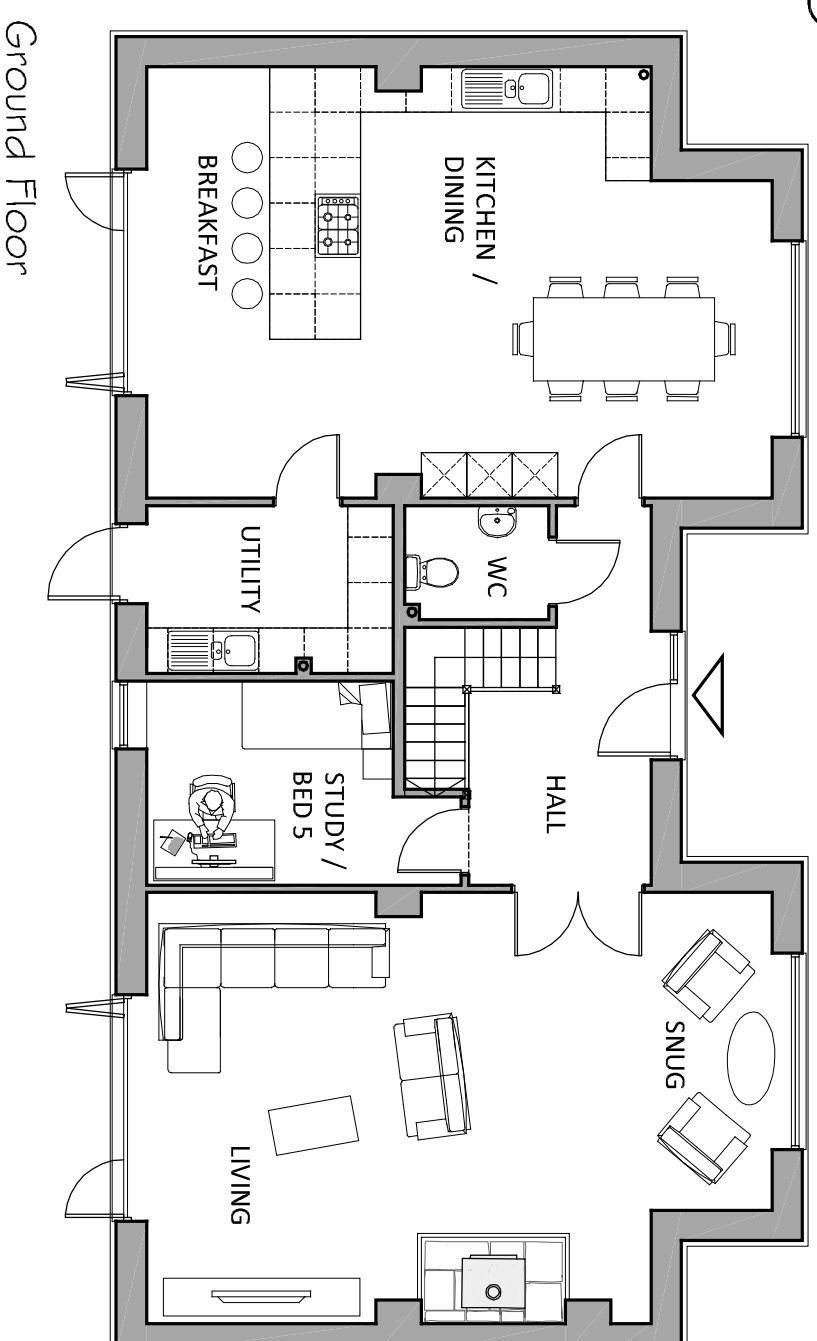

PROPOSED FLOOR PLANS

Scale 1:100 at A3

(plot 1 shown, plot 2 handed)

Ground Floor

First Floor

Scale	1:100	1:200	1:250	1:500	1:1000
50	50	100	125	125	125
25	25	50	62.5	62.5	62.5
10	10	20	25	25	25
4	4	8	10	10	10
2	2	4	5	5	5
1	1	2	2.5	2.5	2.5

Scale 1:100 at A3
Metric

TWO NEW DWELLINGS; FARROWBY COTTAGE, WIMBISH
GREEN, SAFFRON WALDEN, ESSEX, CB10 2XH

A - 21/09/2023 - First Issue
DRAWING 004/A