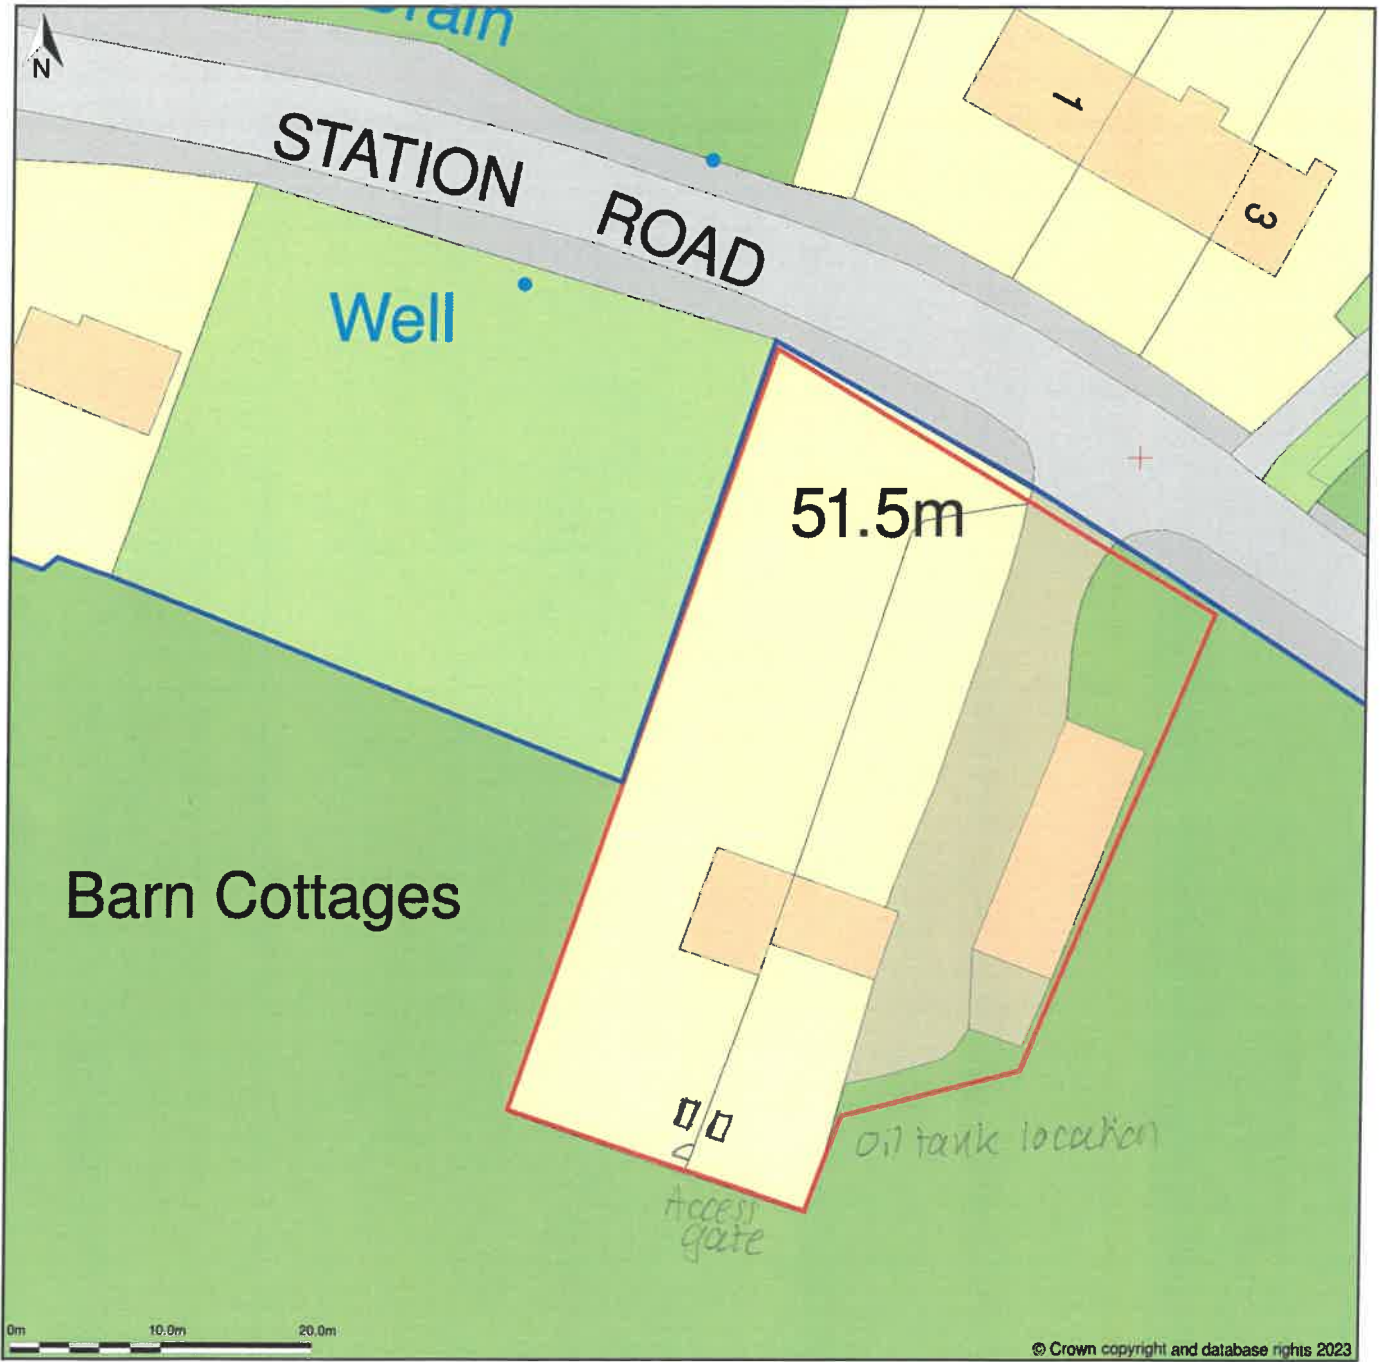

1, Barn Cottage, Station Road, Tivetshall St Margaret, Norfolk, NR15 2ED

Site Plan (also called a Block Plan) shows area bounded by: 617063.73, 287986.64 617153.73, 288076.64 (at a scale of 1:500), OSGridRef: TM17108803. The representation of a road, track or path is no evidence of a right of way. The representation of features as lines is no evidence of a property boundary.

Produced on 11th Oct 2023 from the Ordnance Survey National Geographic Database and incorporating surveyed revision available at this date. Reproduction in whole or part is prohibited without the prior permission of Ordnance Survey. © Crown copyright 2023. Supplied by www.buyaplan.co.uk a licensed Ordnance Survey partner (100053143). Unique plan reference: #00853293-637D6D.