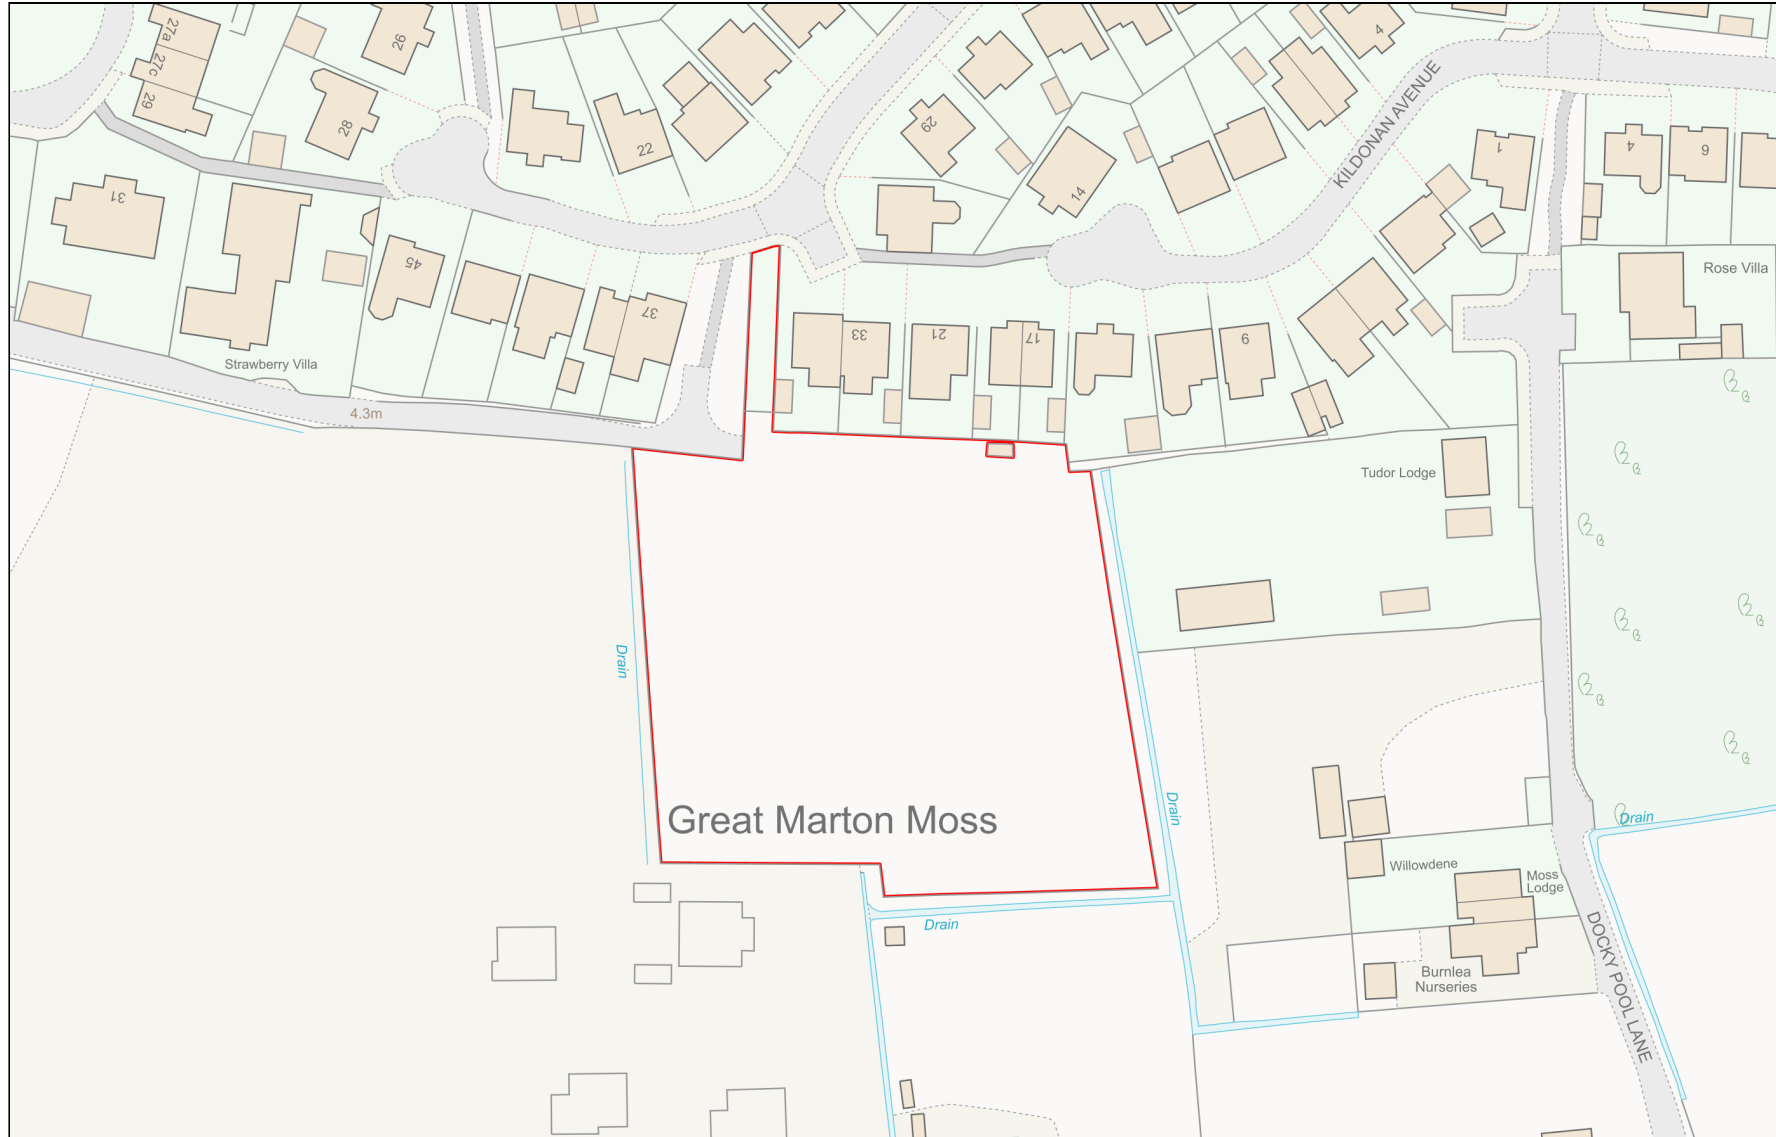

Location Plan

Site Address: Easting: 332980 Northing: 432704

Date Produced: 02-Oct-2023

Scale: 1:1250 @A4

Planning Portal Reference: PP-12486511v1