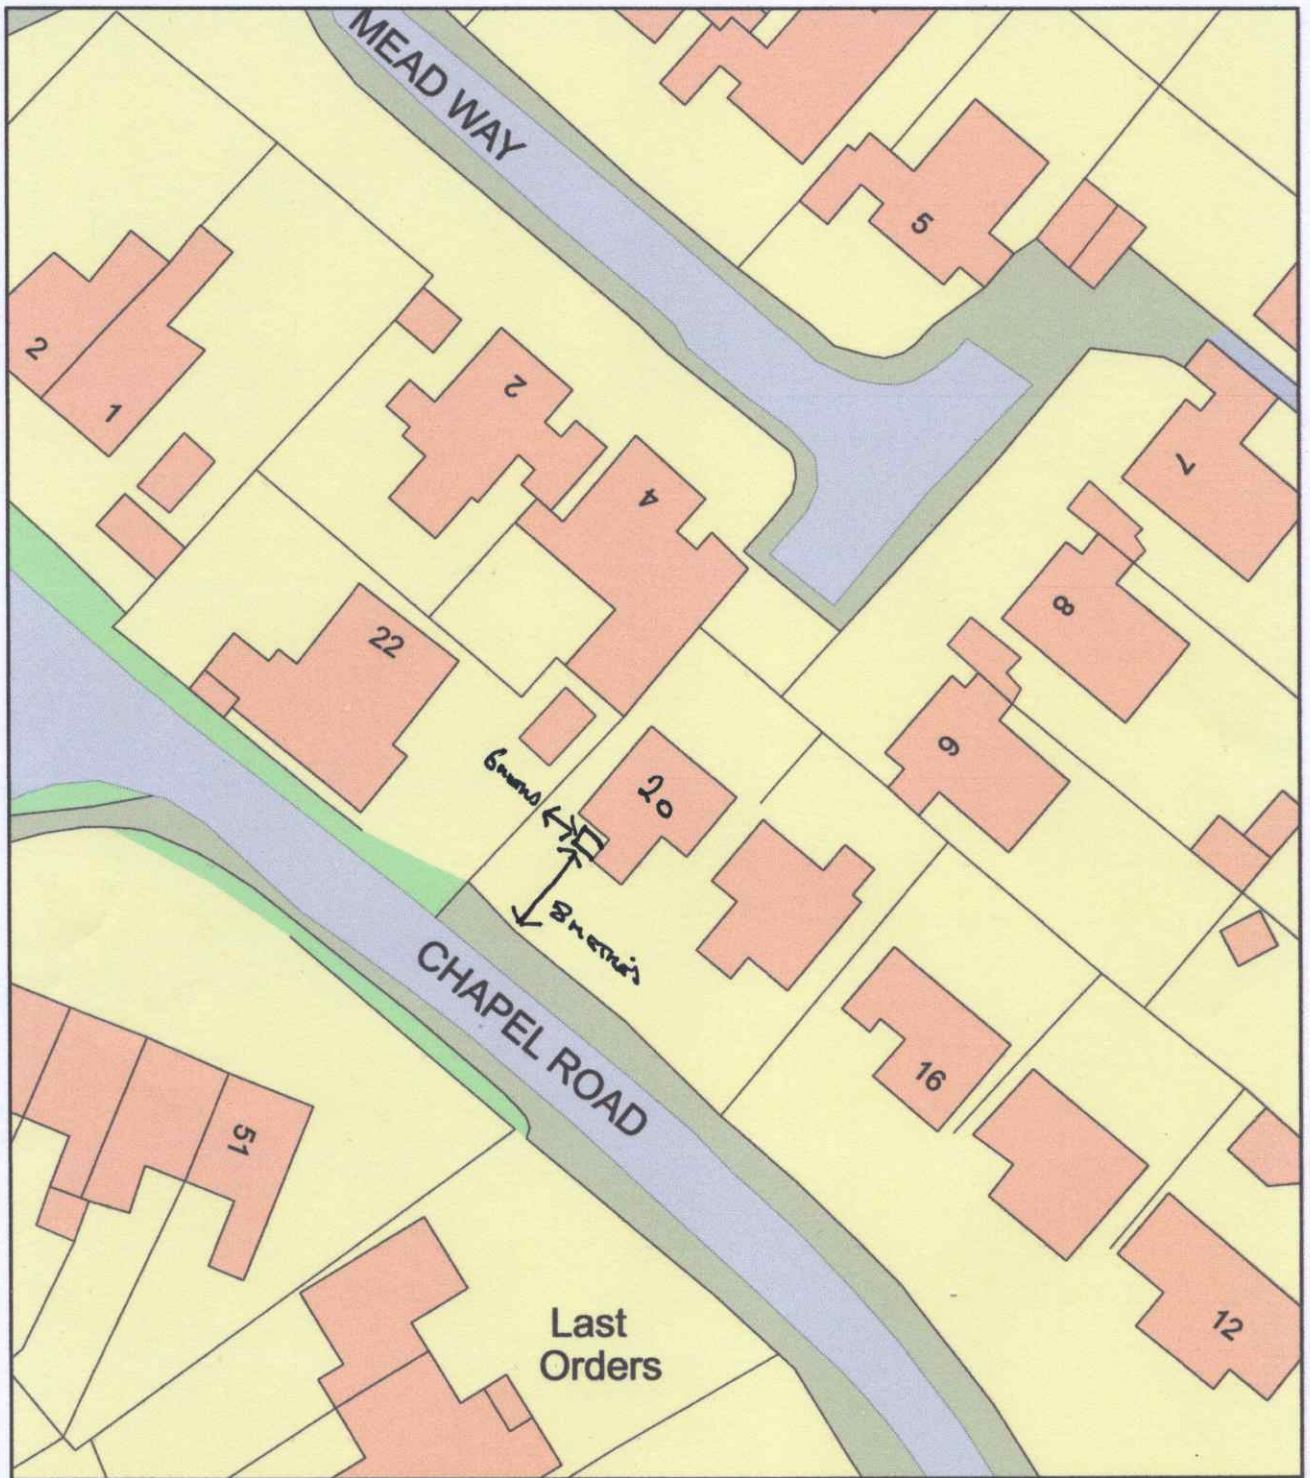

Block plan

Plan Produced for: Mrs Mayes
Date Produced: 03 Oct 2023
Plan Reference Number: TQRQM23276110326372
Scale: 1:500 @ A4