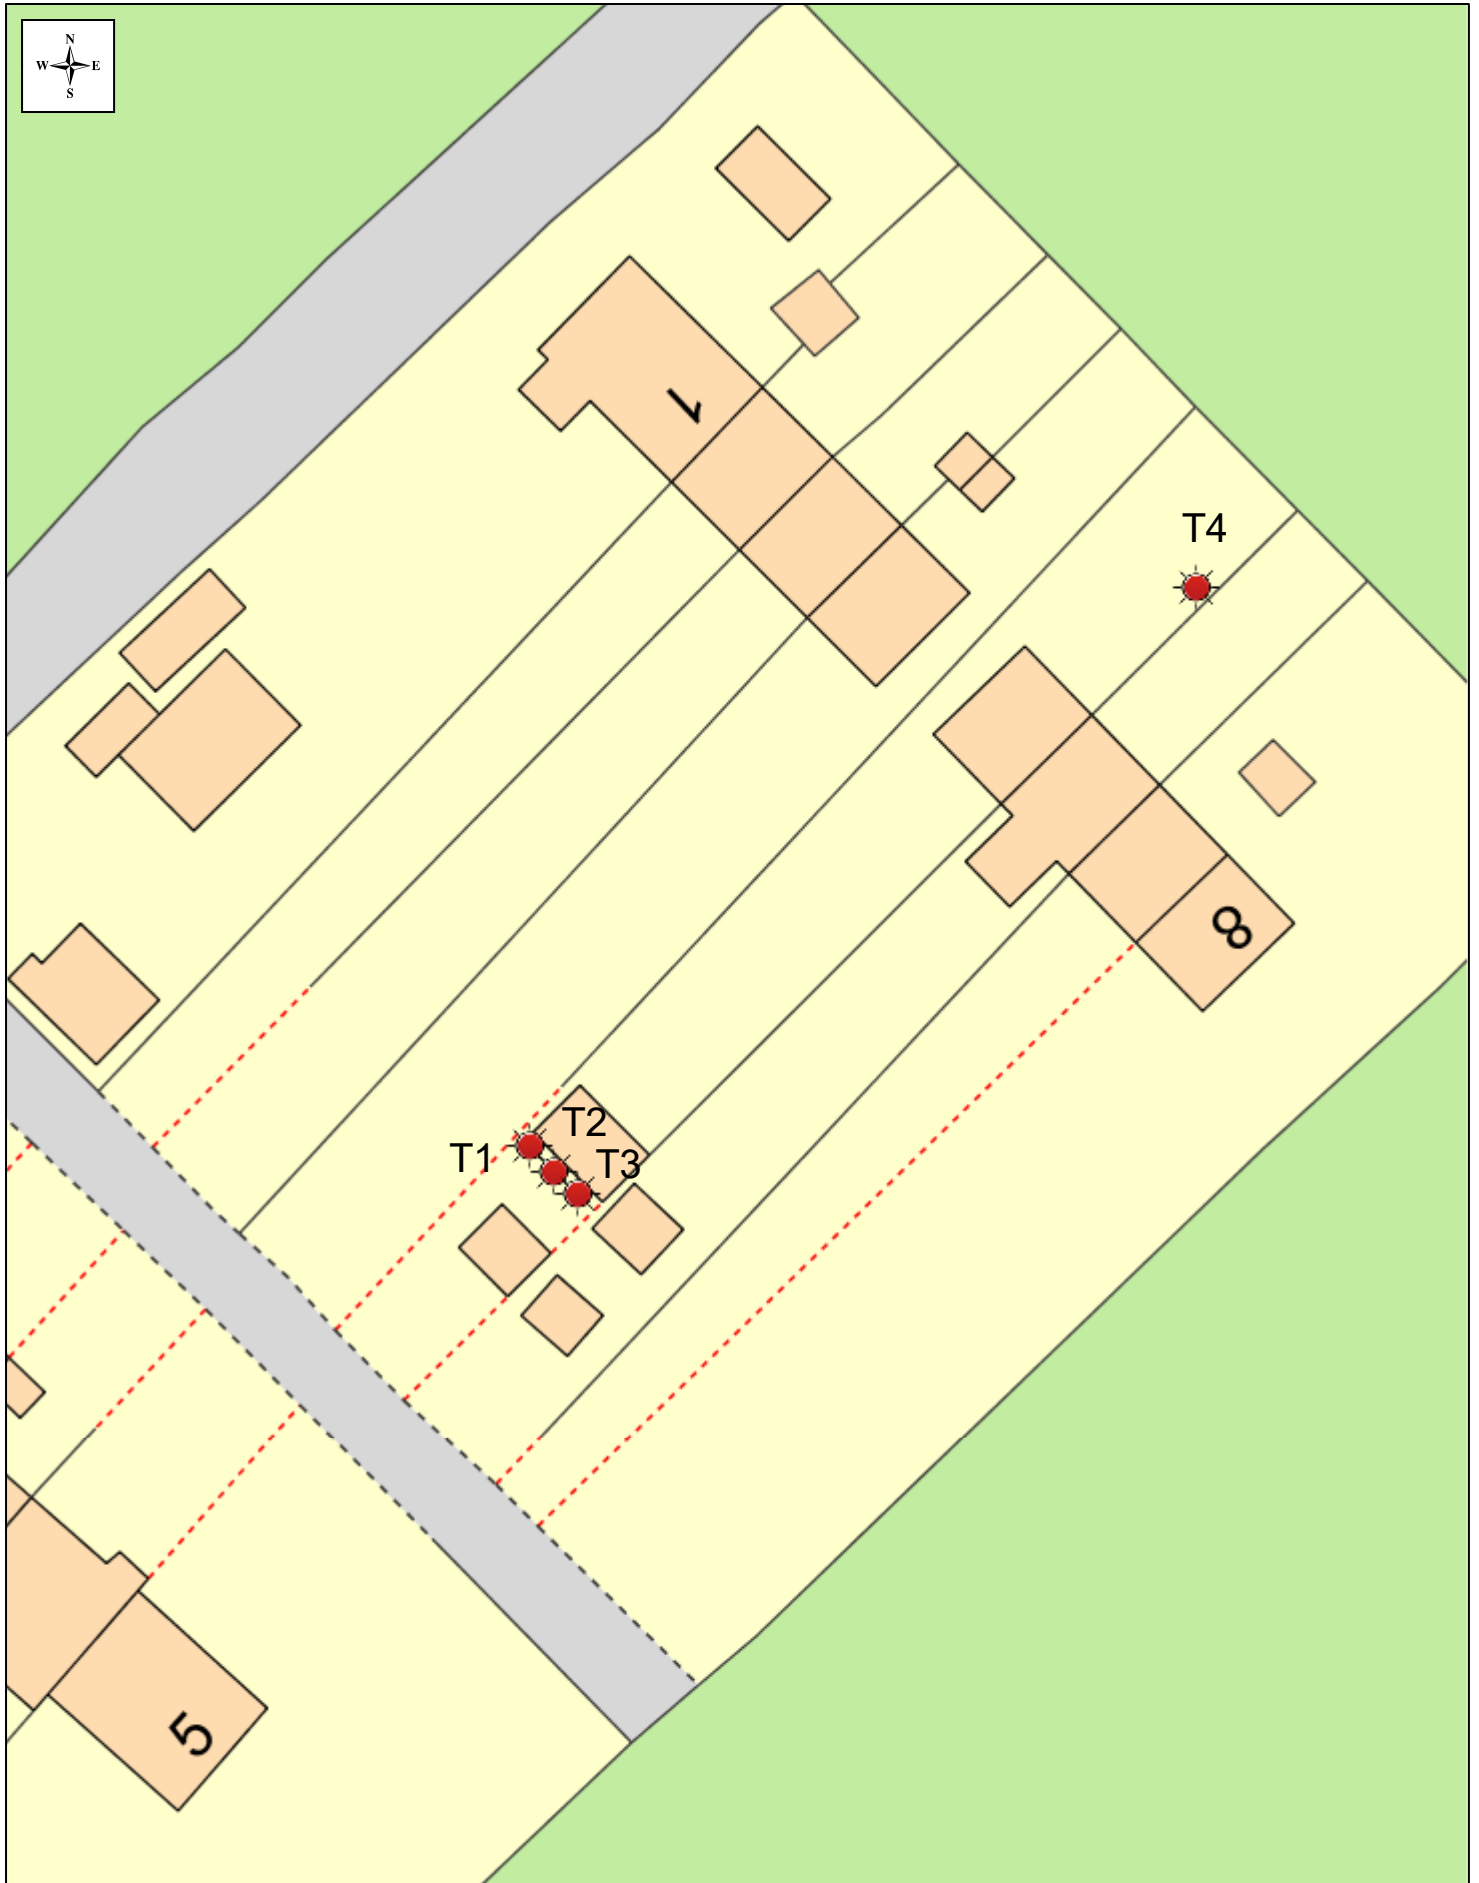

Site Plan 5 Baptist Hill, SP11 6BQ

Date: 09/10/2023

Scale: 1:396

© Crown copyright and database rights 2023
OS 100024295. You are permitted to use this
data solely to enable you to respond to, or
interact with, the organisation that provided
you with the data. You are not permitted to
copy, sub-licence, distribute or sell any of this
data to third parties in any form.