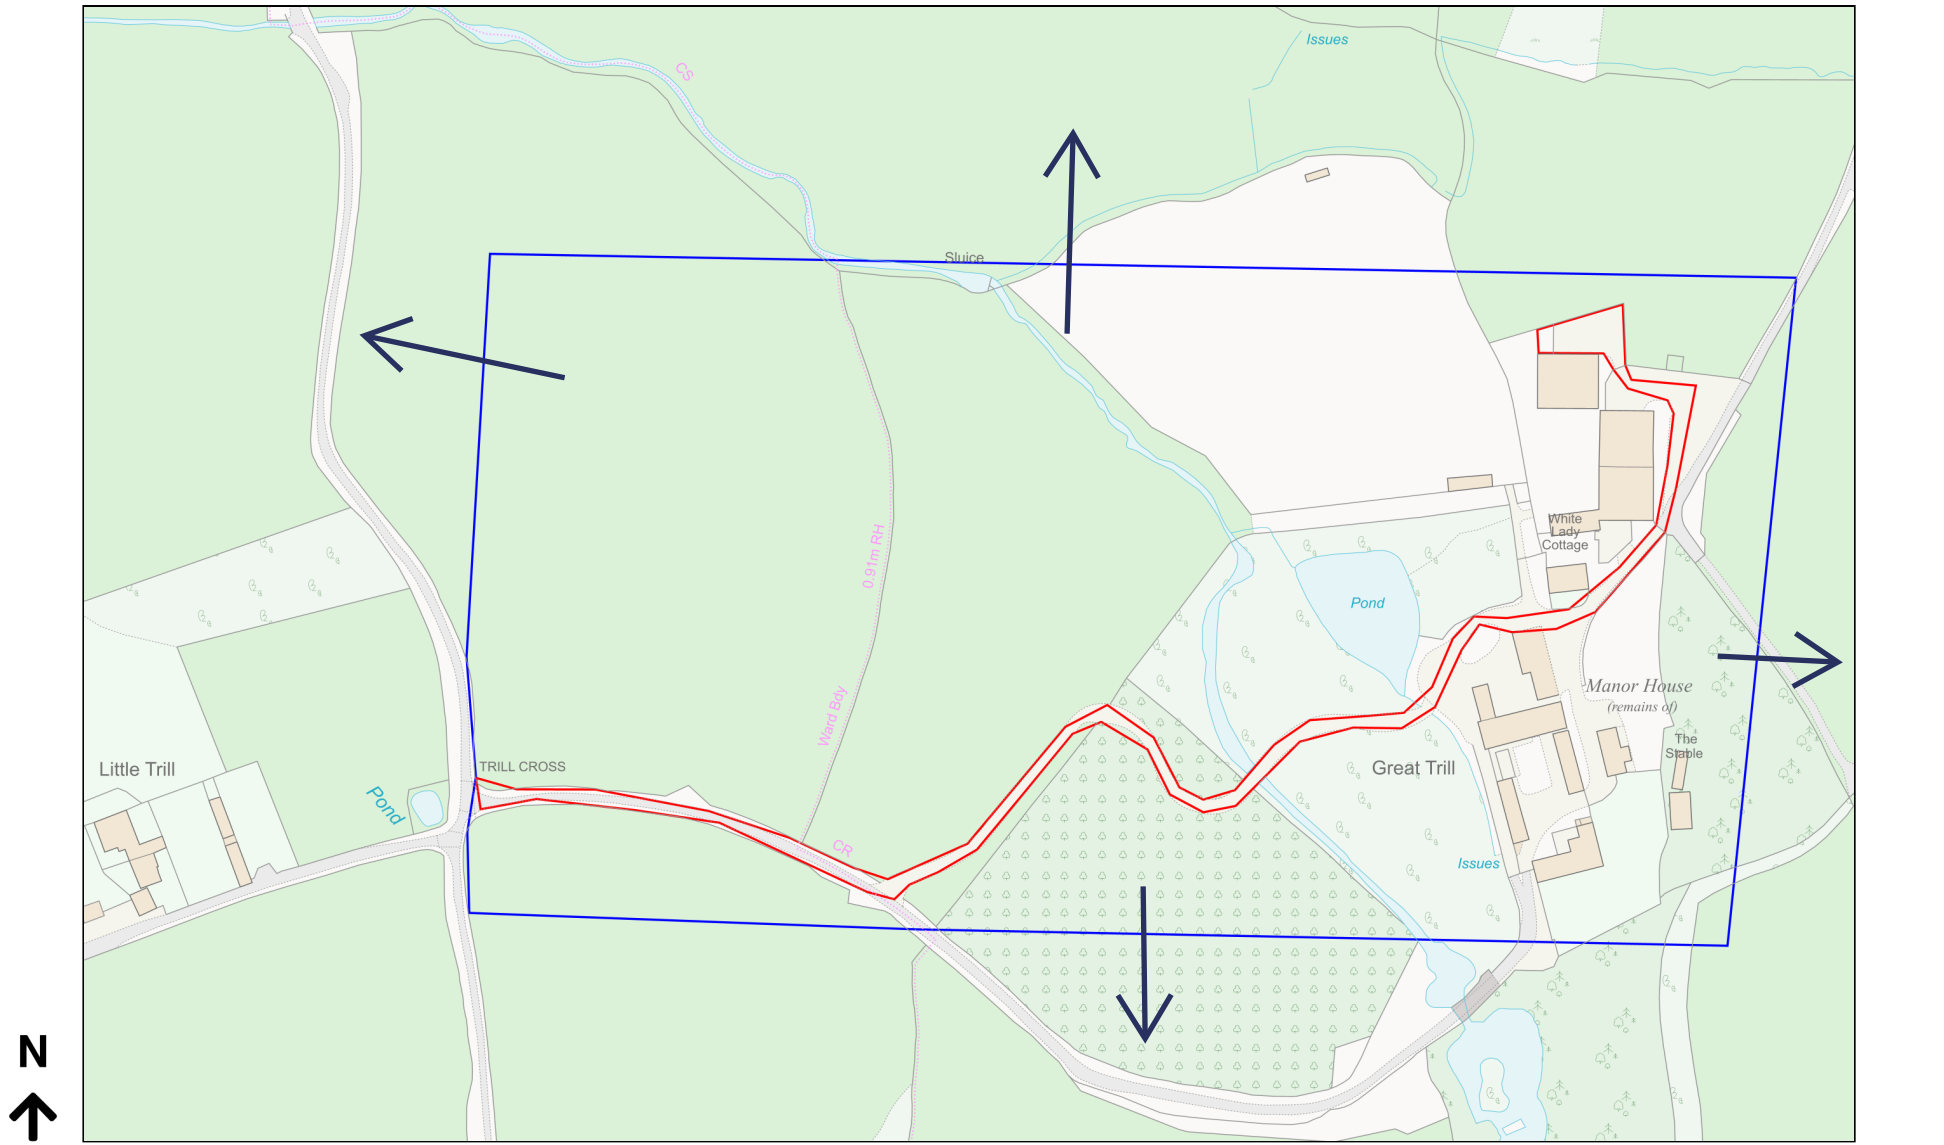

Location Plan

Site Address: Great Trill Farm, Lane To Great Trill Farm, Musbury, Axminster, EX13 8TU

Date Produced: 10-Oct-2023

Scale: 1:2500 @A4

Planning Portal Reference: PP-12508669v4