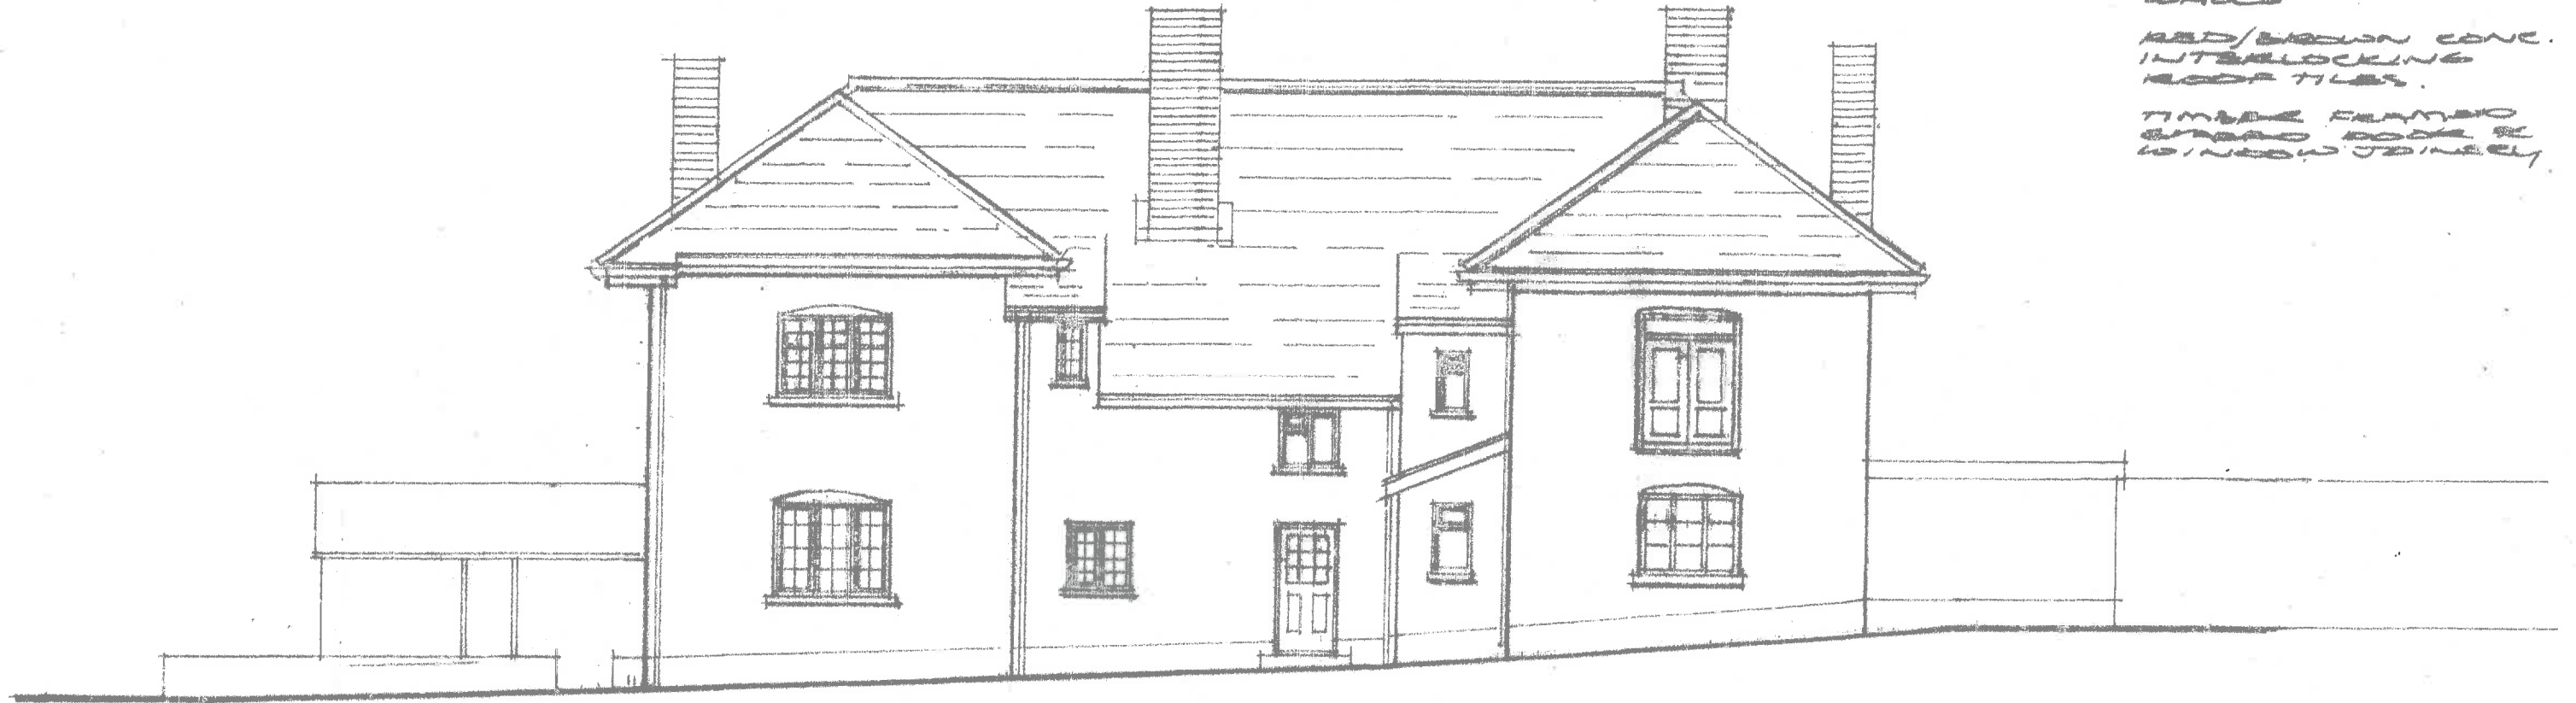

PAINTED SANDRAB
DARK EXTERNAL
WALLS

RED/BROWN CONC.
INTERLOCKING
ROOF TILES.

TIMBER FRAMED
GARDEN DOOR &
LOUNGE JOINERY

NORTH ELEVATION

SOUTH ELEVATION

0 1 2 5m
SCALE 1:100

EXISTING
ELEVATIONS
SHT 1.

HOLLACOMBE FARM
PITT LANE
CREDITON EX17 5BW
FOR MR & MRS G COOPER