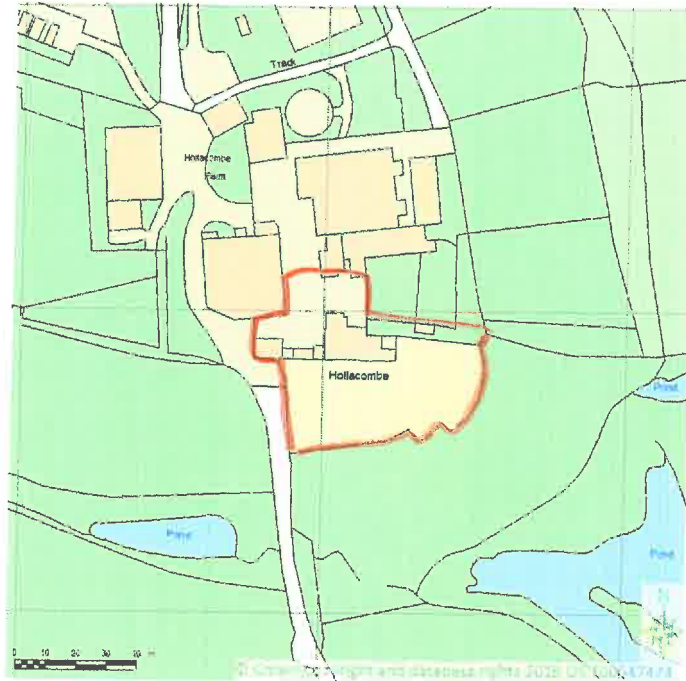

SITE LOCATION PLAN
AREA 5 HA
SCALE 1:2500 on A4
CENTRE COORDINATES: 281109, 100289

Supplied by Streetwise Maps Ltd
www.streetwise.net
Licence No: 100047474
23/03/2022 16:21:01