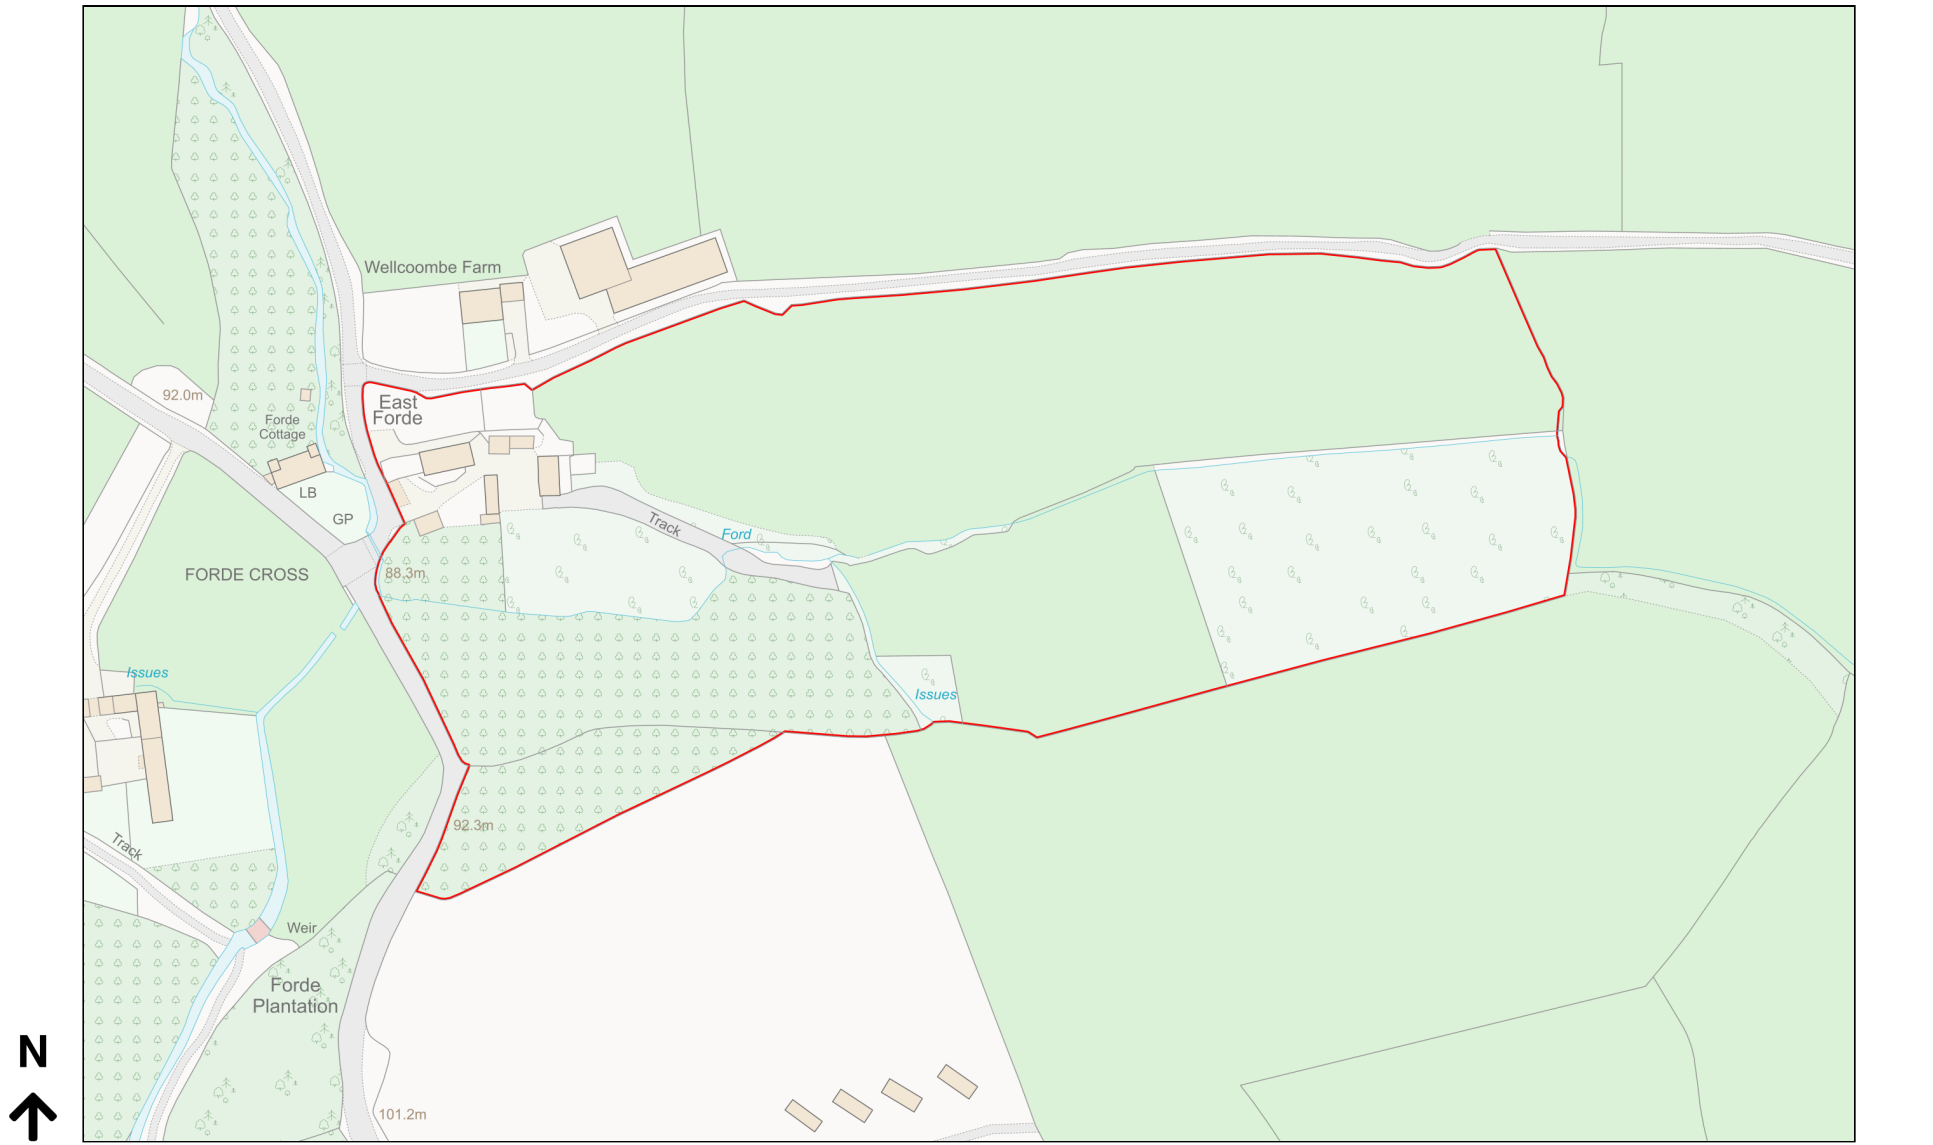

# Location Plan

Site Address: East Forde Farm, Road From White Cross To Forde Cross, Cheriton Fitzpaine, EX17 4BA

Date Produced: 02-Oct-2023

Scale: 1:2500 @A4

Planning Portal Reference: PP-12499836v1