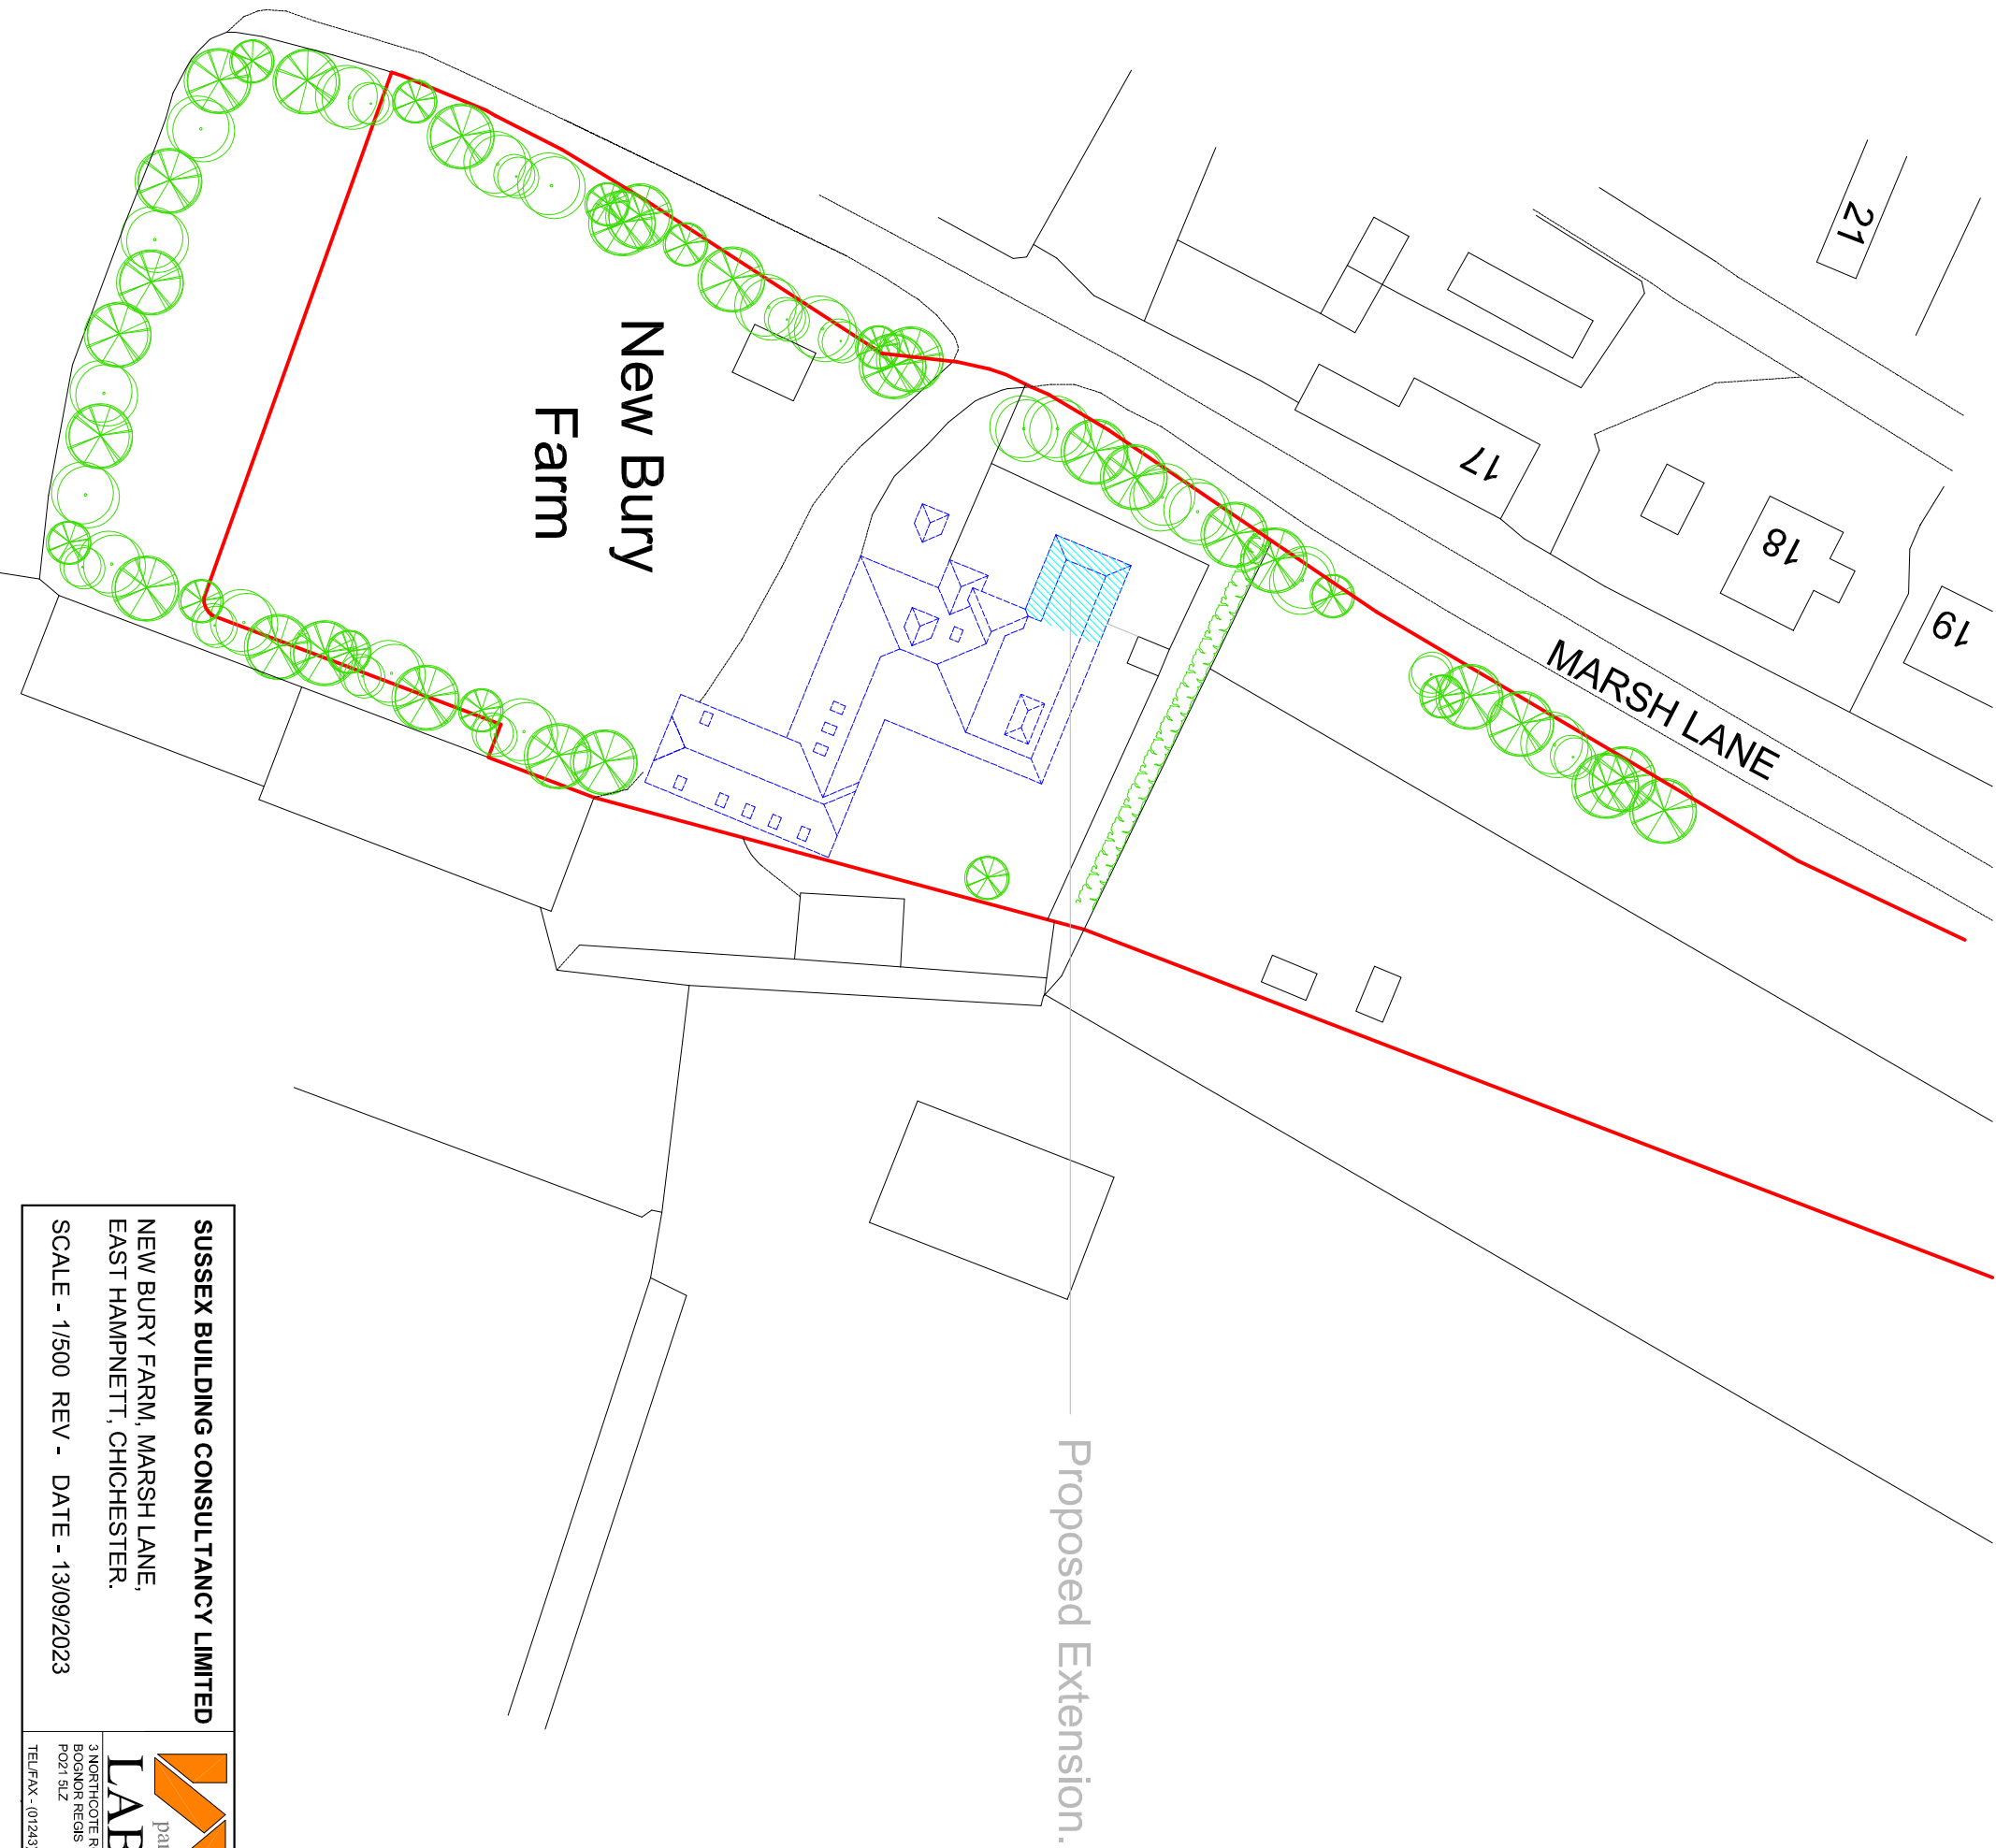

Site Plan (scale 1:500)

**SUSSEX BUILDING CONSULTANCY LIMITED**  
NEW BURY FARM, MARSH LANE,  
EAST HAMPNETT, CHICHESTER.  
SCALE - 1/500 REV - DATE - 13/09/2023