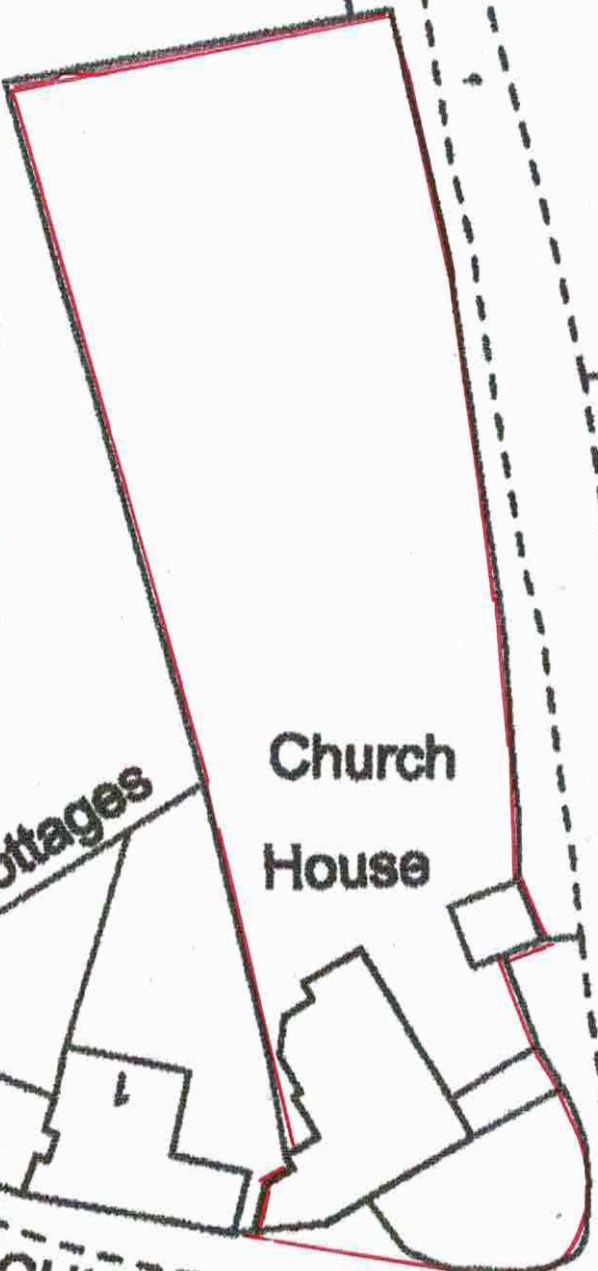

Church House

Church Cottages

Dale Villa

Warren Cottages

The Smithy

Forge House

Five Ways

Danetre

CHURCH ST

LB Bluebell Cottage

Bellevue

The Haven

p Inn

EXISTING BLOCK PLAN
CHURCH HOUSE
CHURCH STREET
SOUTHFLEET
DA13 9NR

SCALE 1:500

SCALE 1:500

32.5m

1

3

4