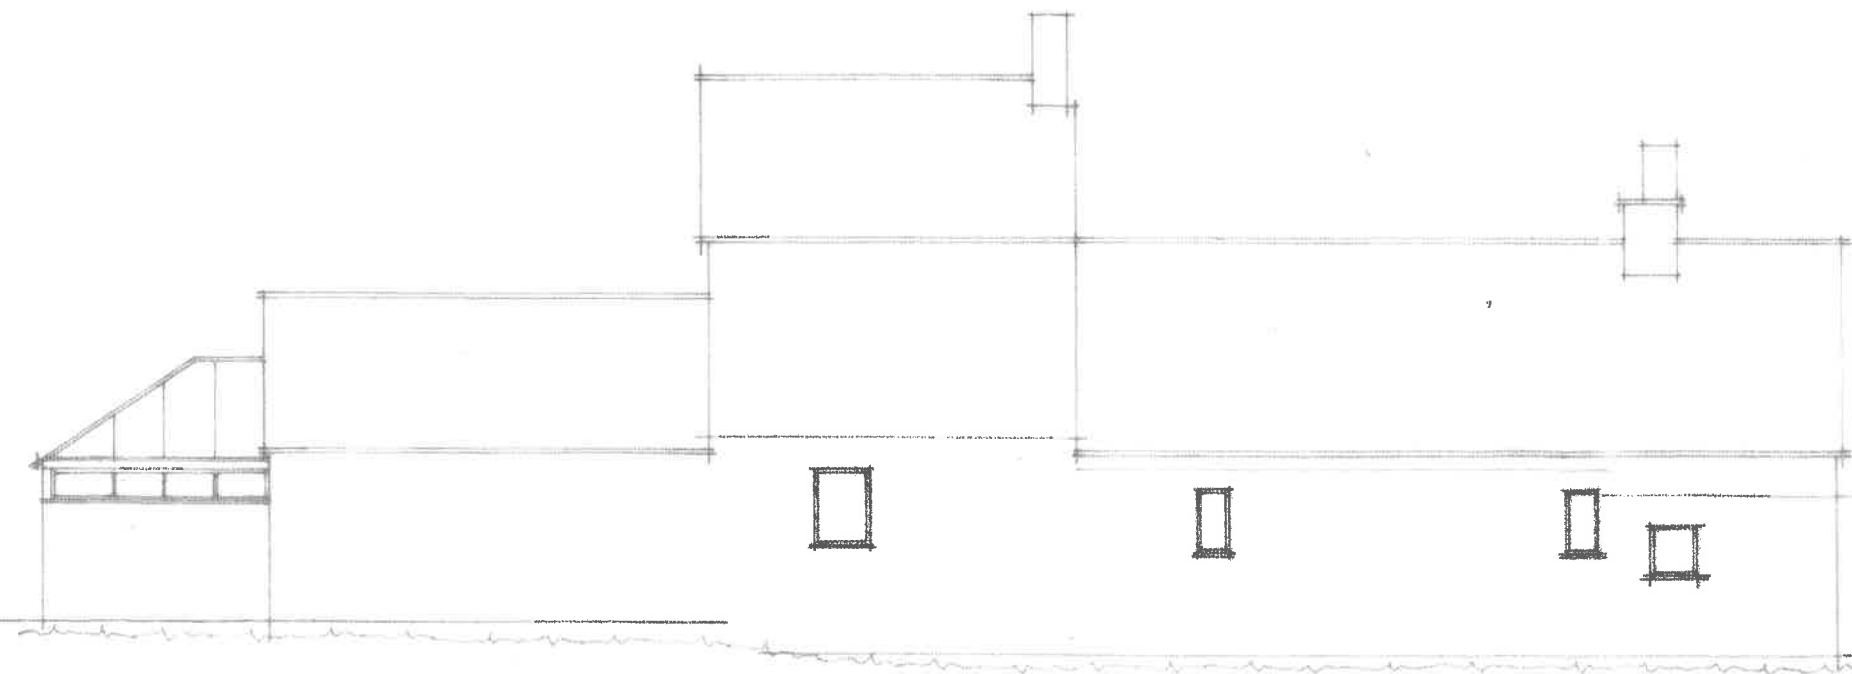

HORSESHOE INN HOUSE, BROOMS GREEN, DYMOCK, GLOS.

ELEVATIONS AS EXISTING

FRONT ELEVATION

SIDE ELEVATION

REAR ELEVATION

SIDE ELEVATION

SCALE 1-100

Ten Acre Services
Lincoln Green Lane
Tewkesbury
Glos GL20 7DN
Tel/Fax 01894 299521