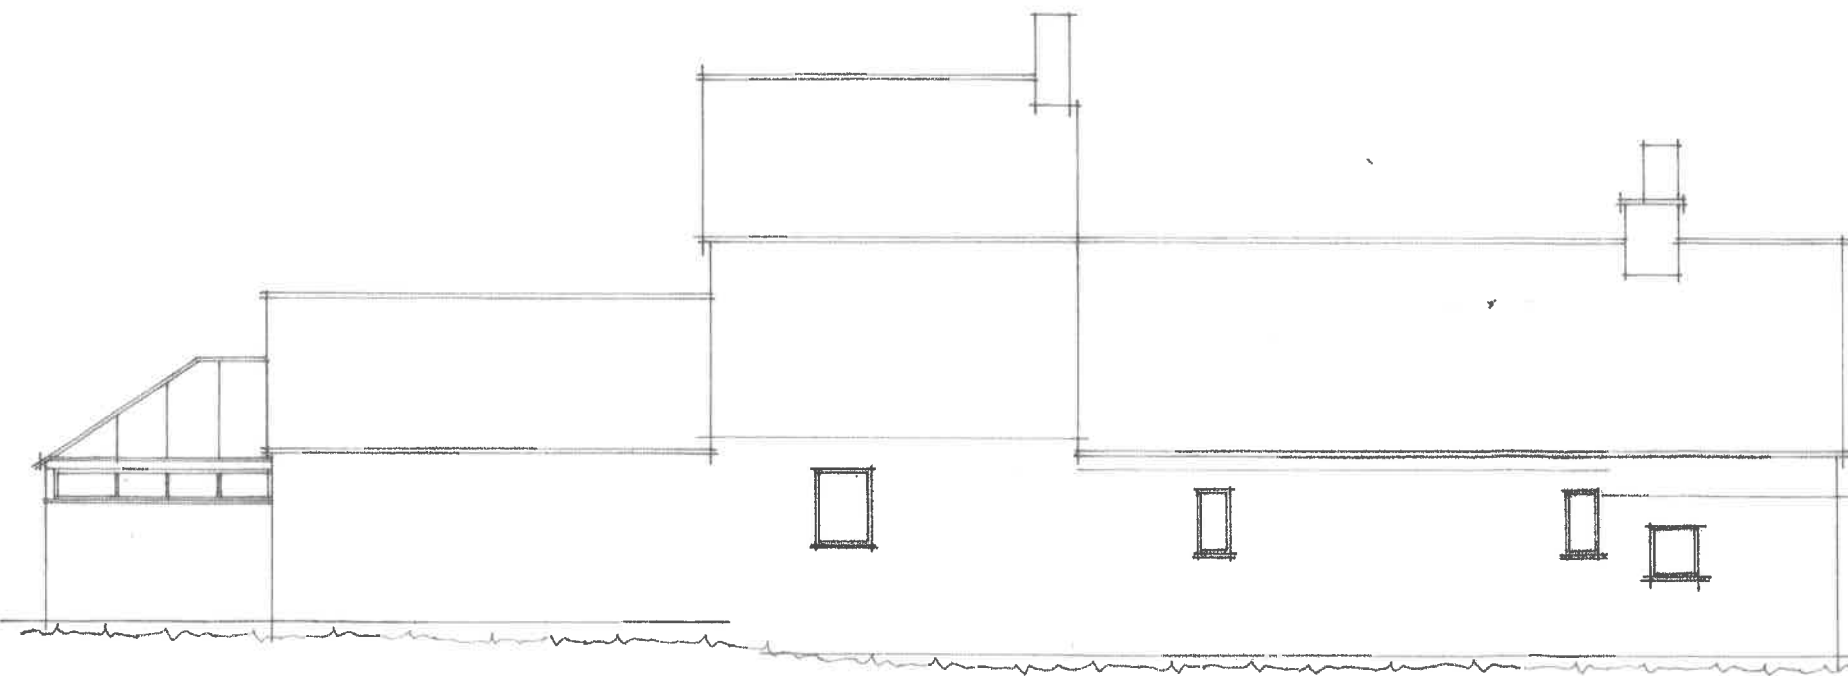

HORSESHOE INN HOUSE, BROOMS GREEN, DYMOCK, GLOS.

ELEVATIONS AS PROPOSED

FRONT ELEVATION

SIDE ELEVATION

REAR ELEVATION

SIDE ELEVATION

SCALE 1-100

Ten Acre Services
Lincoln Green Lane
Tewkesbury
Glos GL20 7DN
Tel/Fax 01684 296521