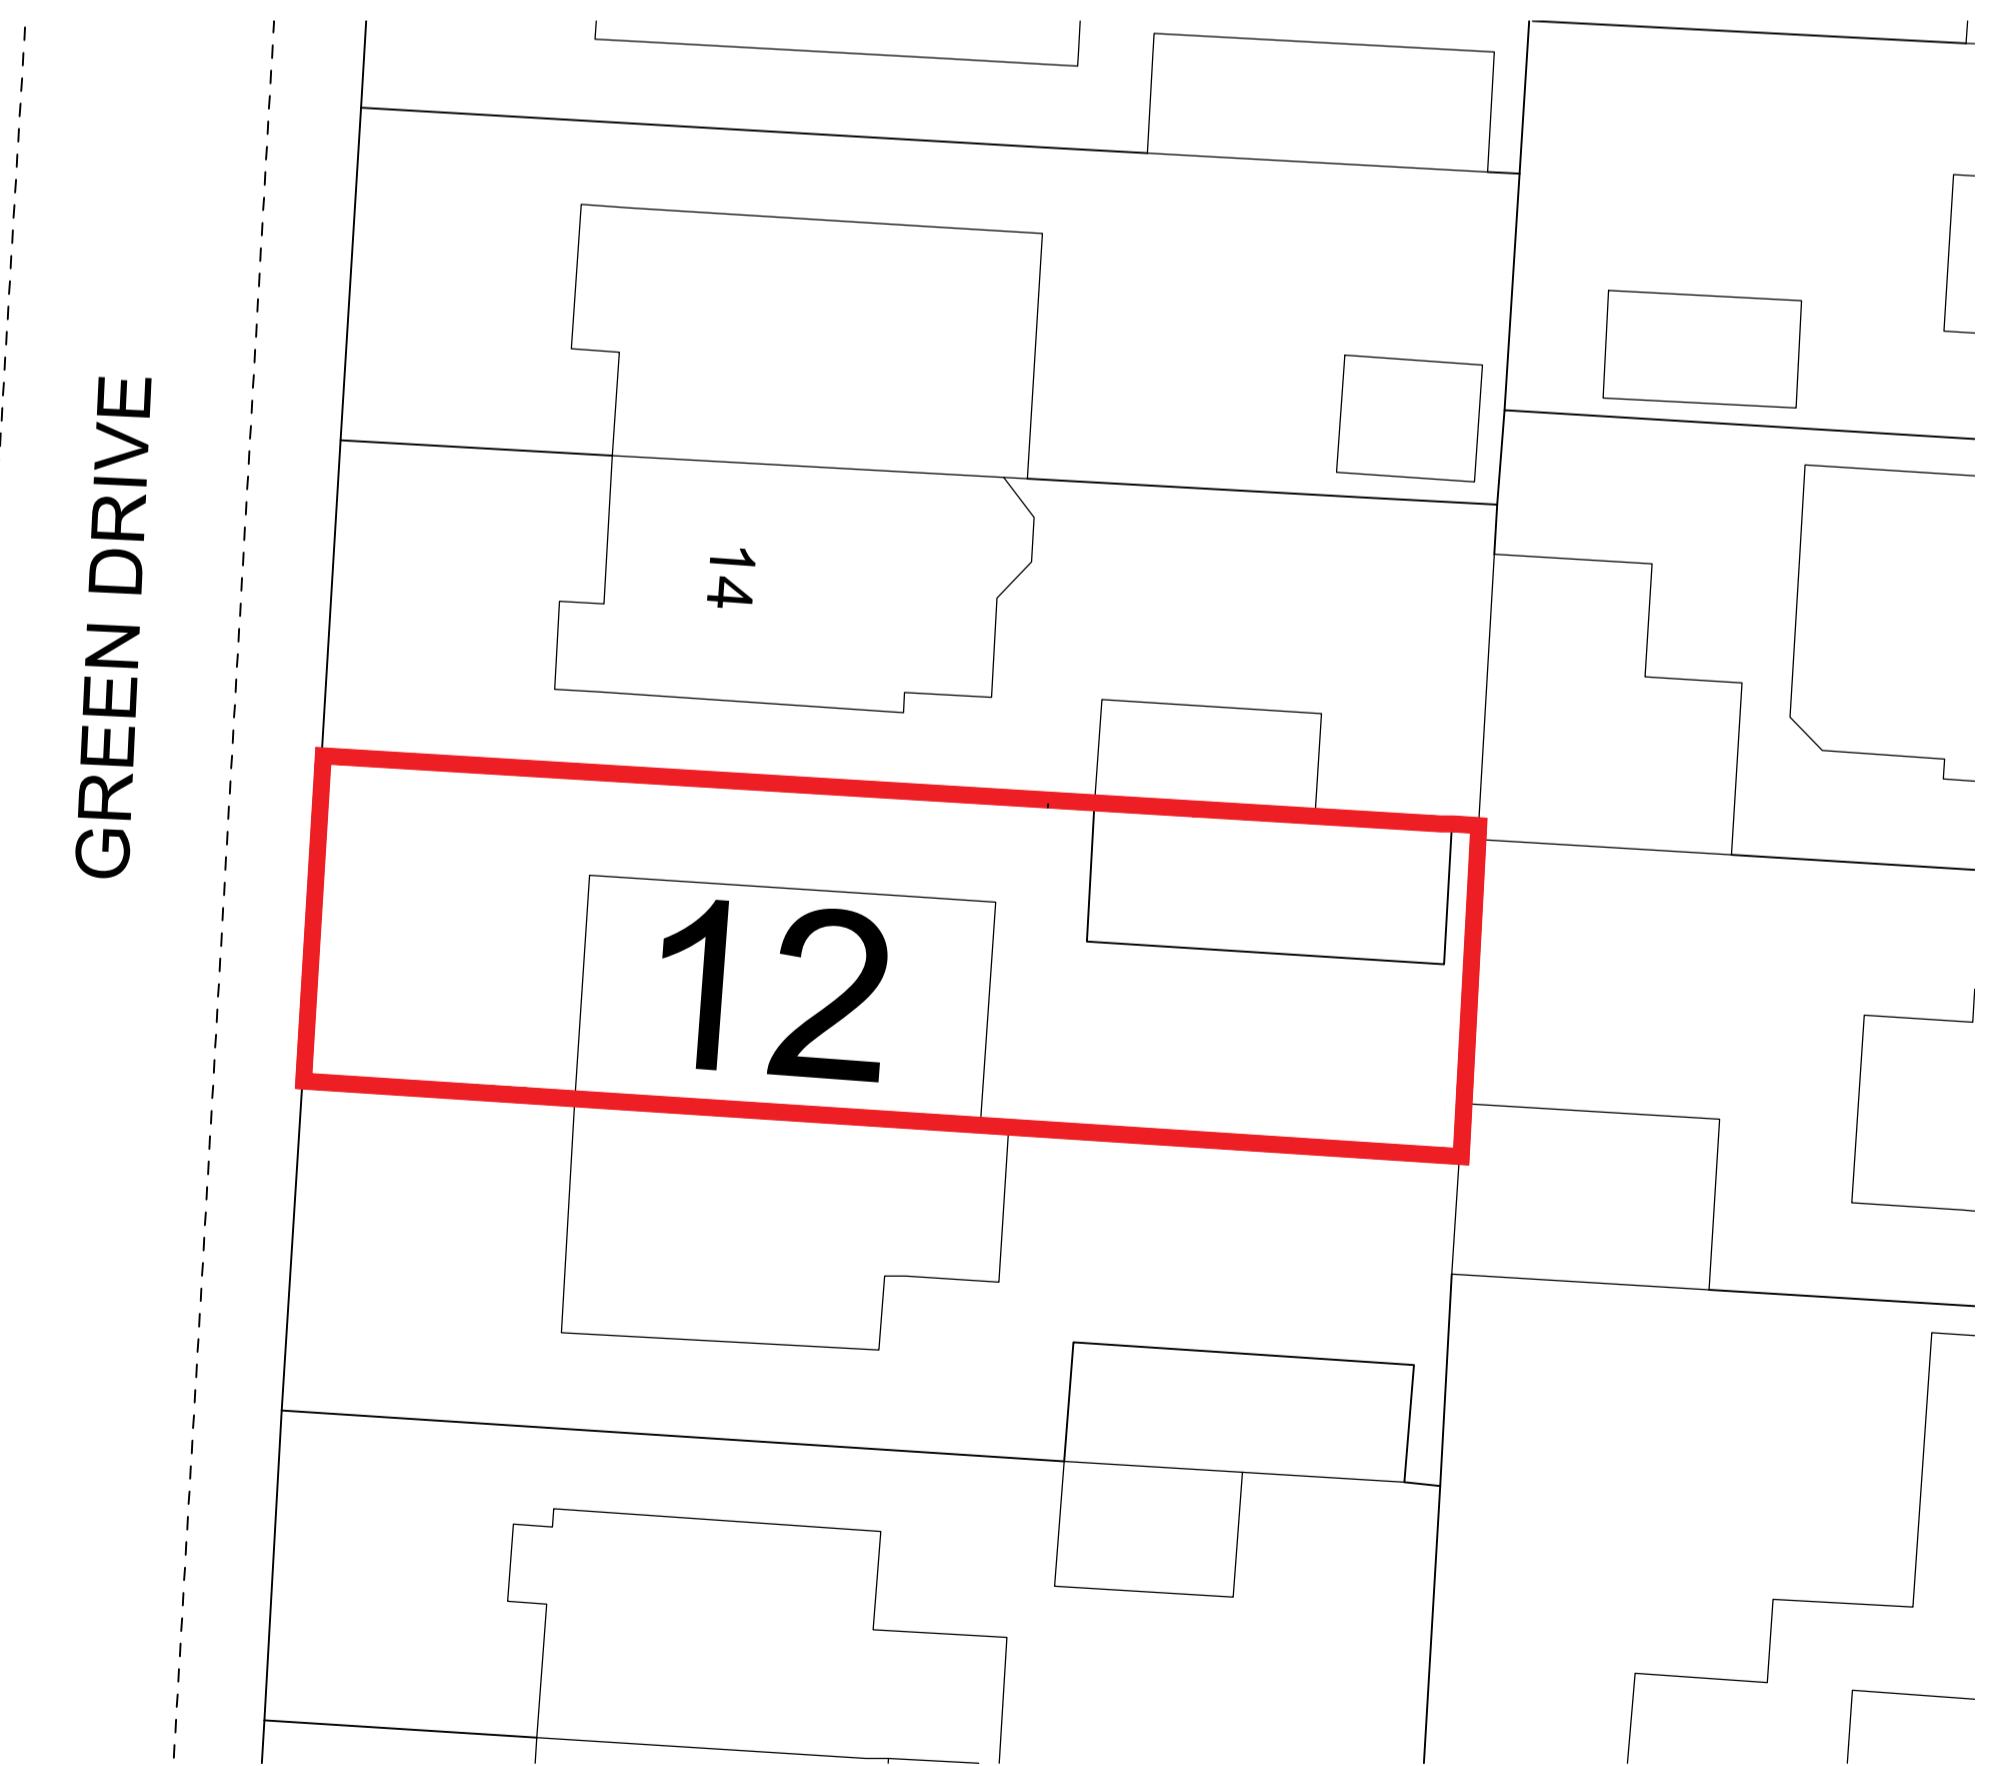

Location Plan
Scale 1:500

Site Plan Existing
Scale 1:200

Site Plan Proposed
Scale 1:200

A	First Issue	SB	14.09.23
STATUS: House Holder Planning			

RD-ENGINEERING
Architectural & Structural Solutions

W: www.rd-engineering.co.uk
E: info@rd-engineering.co.uk
T: 01257 445 010 (South)
T: 01253 201 485 (North)

CLIENT:
Mrs. Hazell

SITE:
12 Green Drive, Cleveleys,
FY5 1LQ

TITLE:
Location Plan & Site Plans

SCALE AT A1: 1:50	DATE: 14/09/23	DRAWN: S.B.	CHECKED: C.D.
PROJECT NO: 2011	DRAWING NO: 03	REVISION: -	