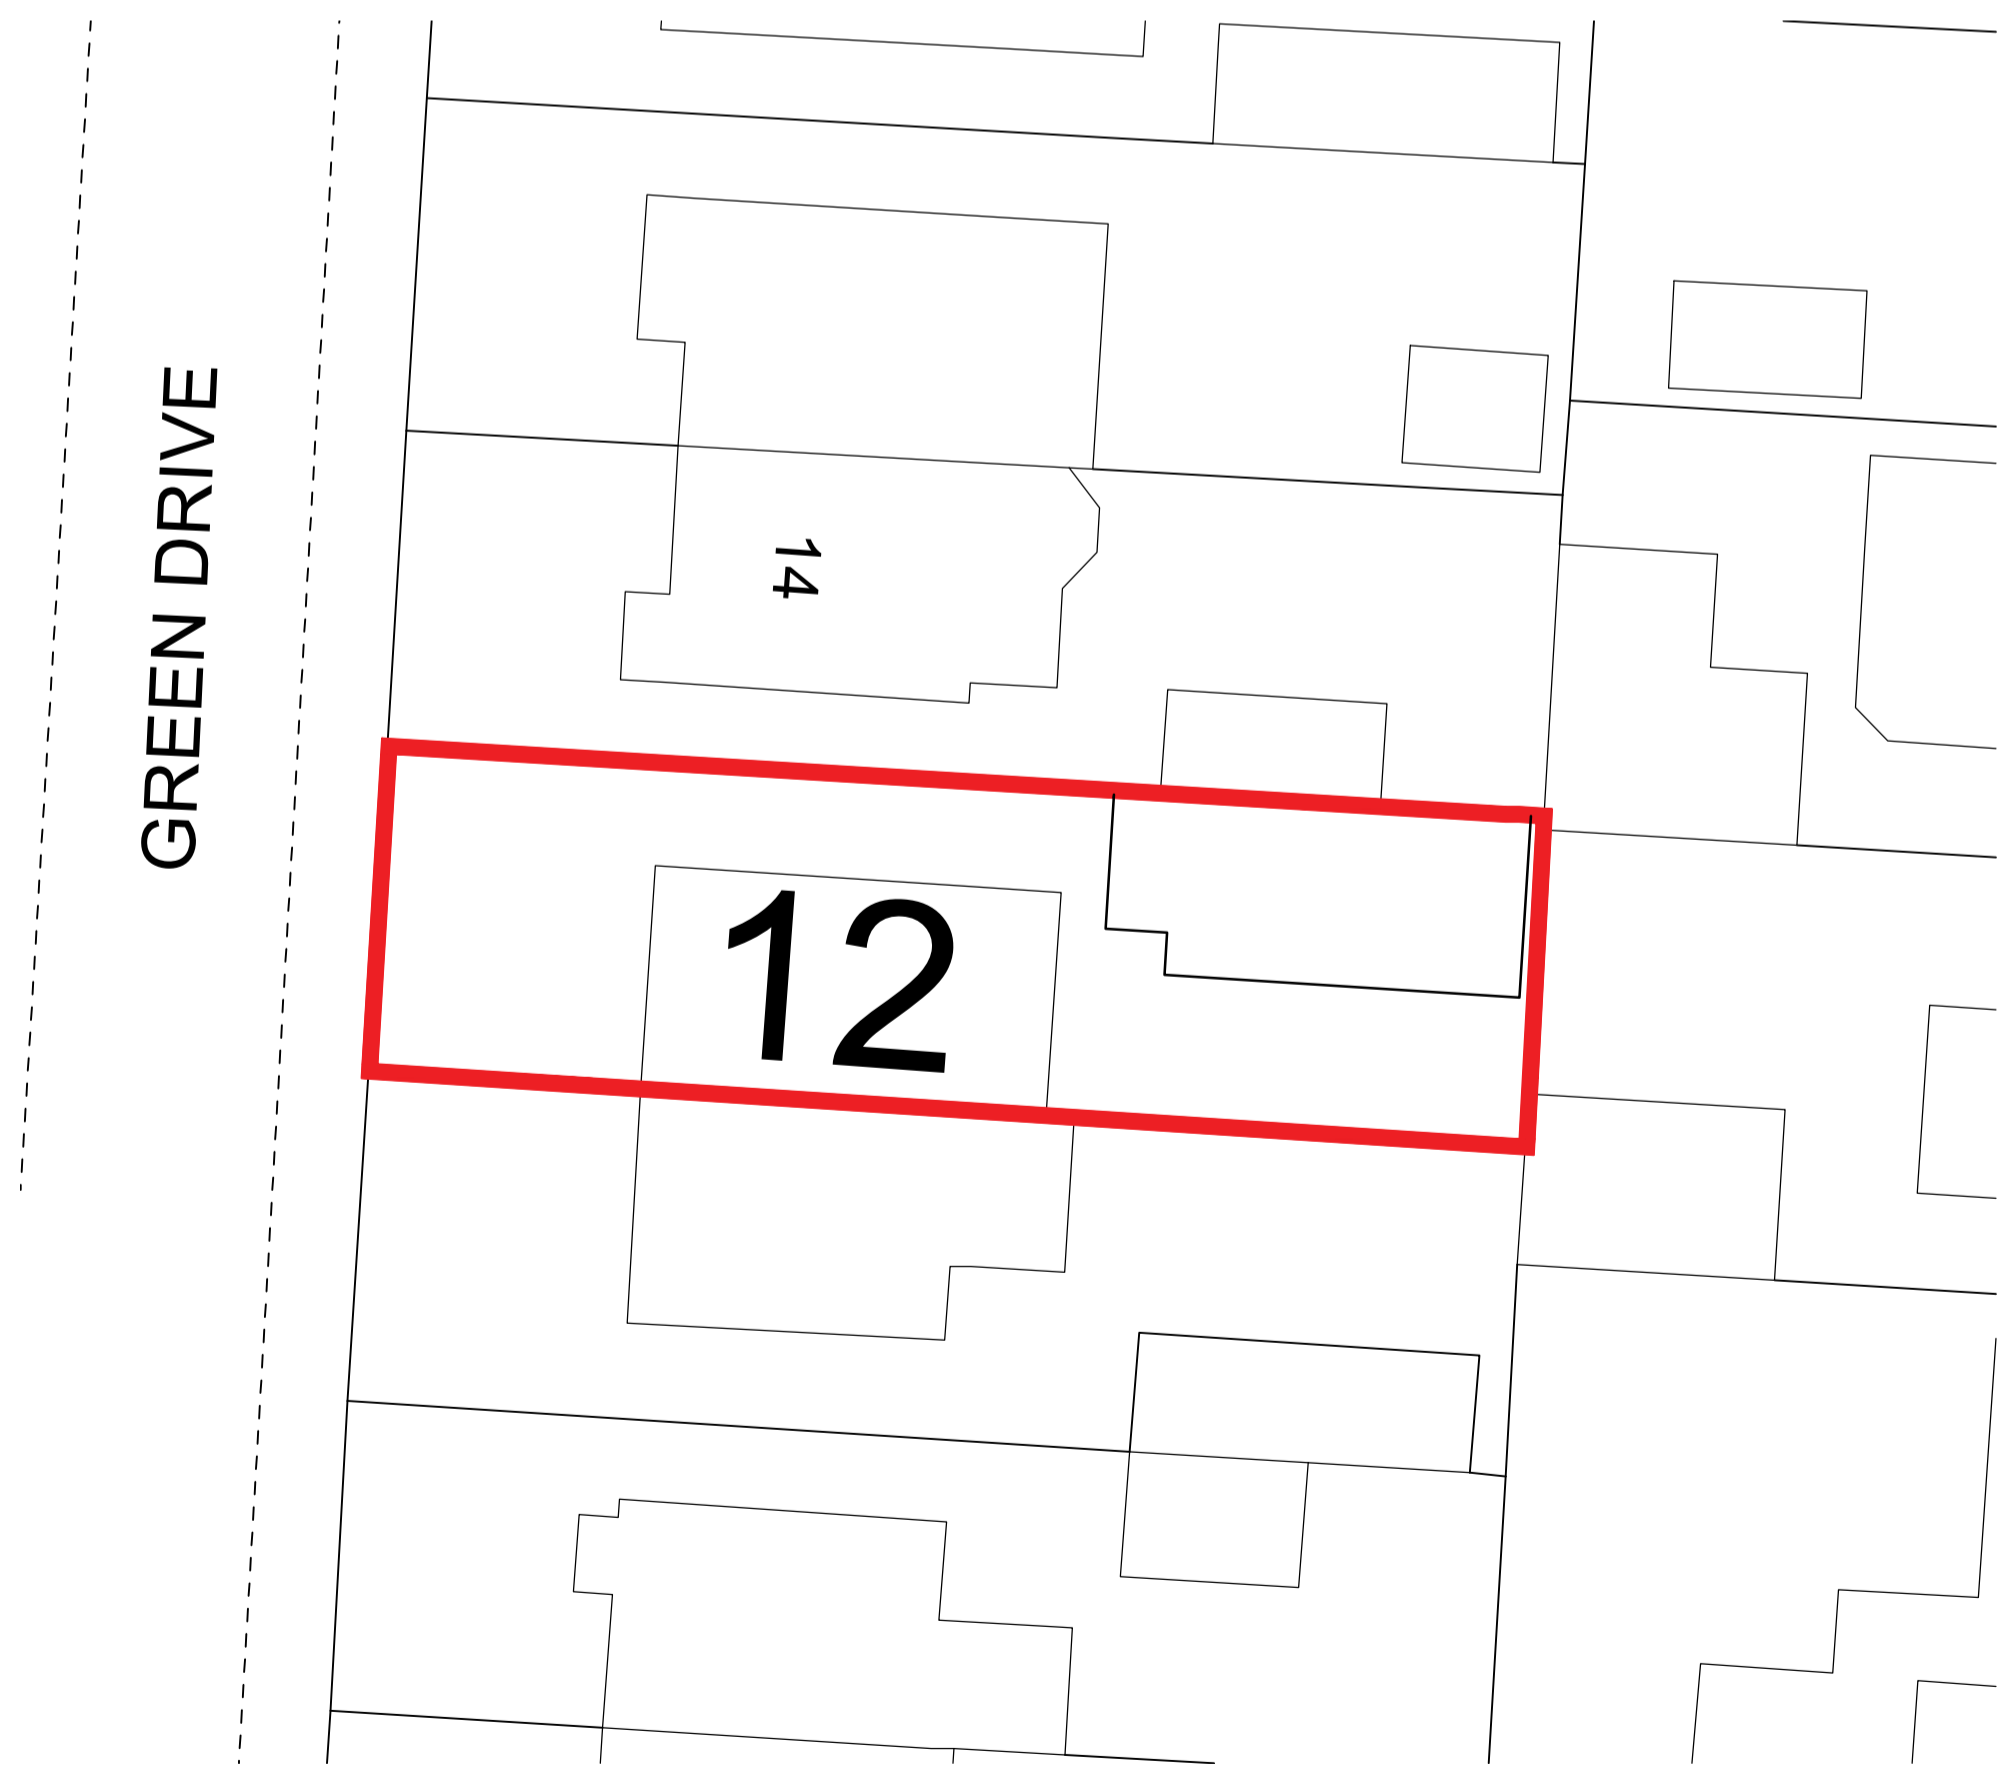

Location Plan
Scale 1:500

Site Plan Existing
Scale 1:200

Site Plan Proposed
Scale 1:200

A	First Issue	SB	14.09.23
STATUS: House Holder Planning			

RD-ENGINEERING
Architectural & Structural Solutions

W: www.rd-engineering.co.uk
E: info@rd-engineering.co.uk
T: 01257 445 010 (South)
T: 01253 201 485 (North)

CLIENT:
Mrs. Hazell

SITE:
12 Green Drive, Cleveleys,
FY5 1LQ

TITLE:
Location Plan & Site Plans

SCALE AT A1: 1:50	DATE: 14/09/23	DRAWN: S.B.	CHECKED: C.D.
PROJECT NO: 2011	DRAWING NO: 03	REVISION: -	