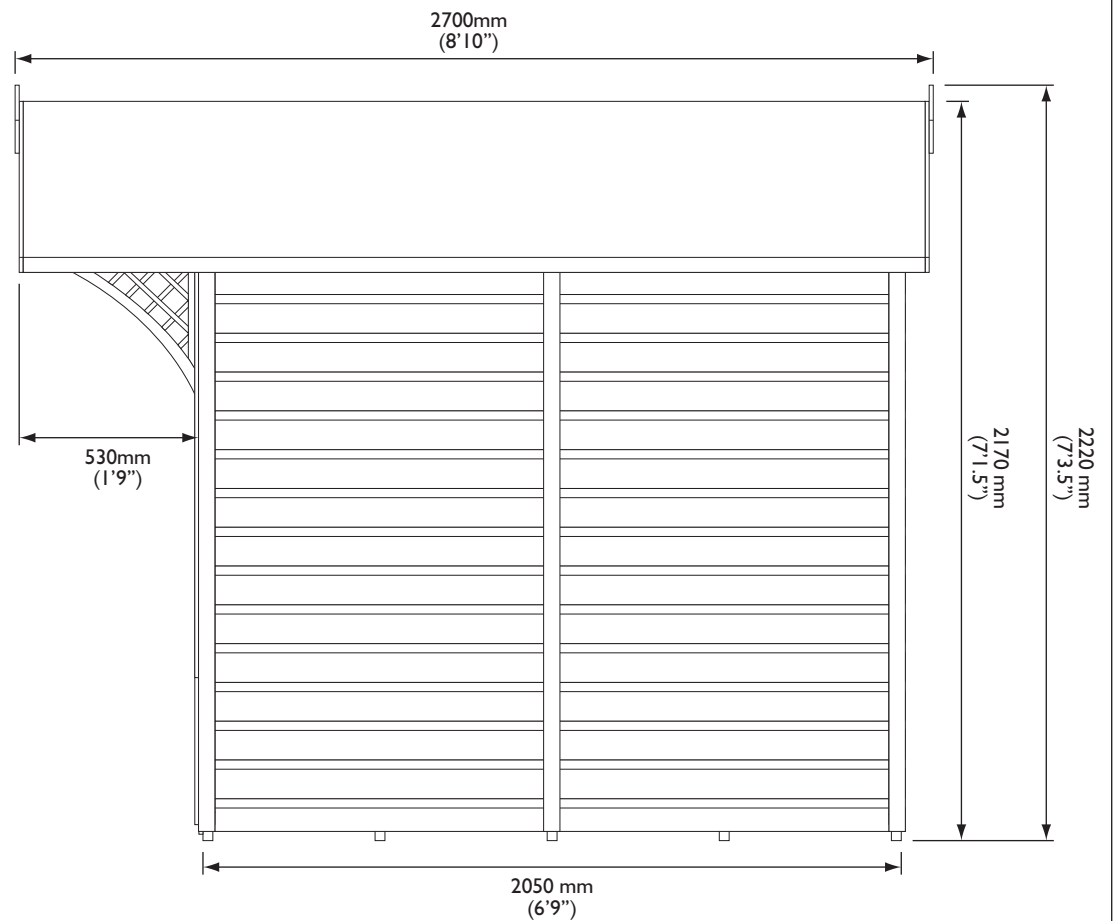

**Door Opening:**

Height: 1670mm (5'6")

Width: 1365mm (4'6")

**Eaton Summerhouse**

PRODUCT DIMENSIONS

DRAWING REF: SHEATON PD I

DRAWING DATE: 18.06.15

**ROWLINSON**  
GARDEN PRODUCTS