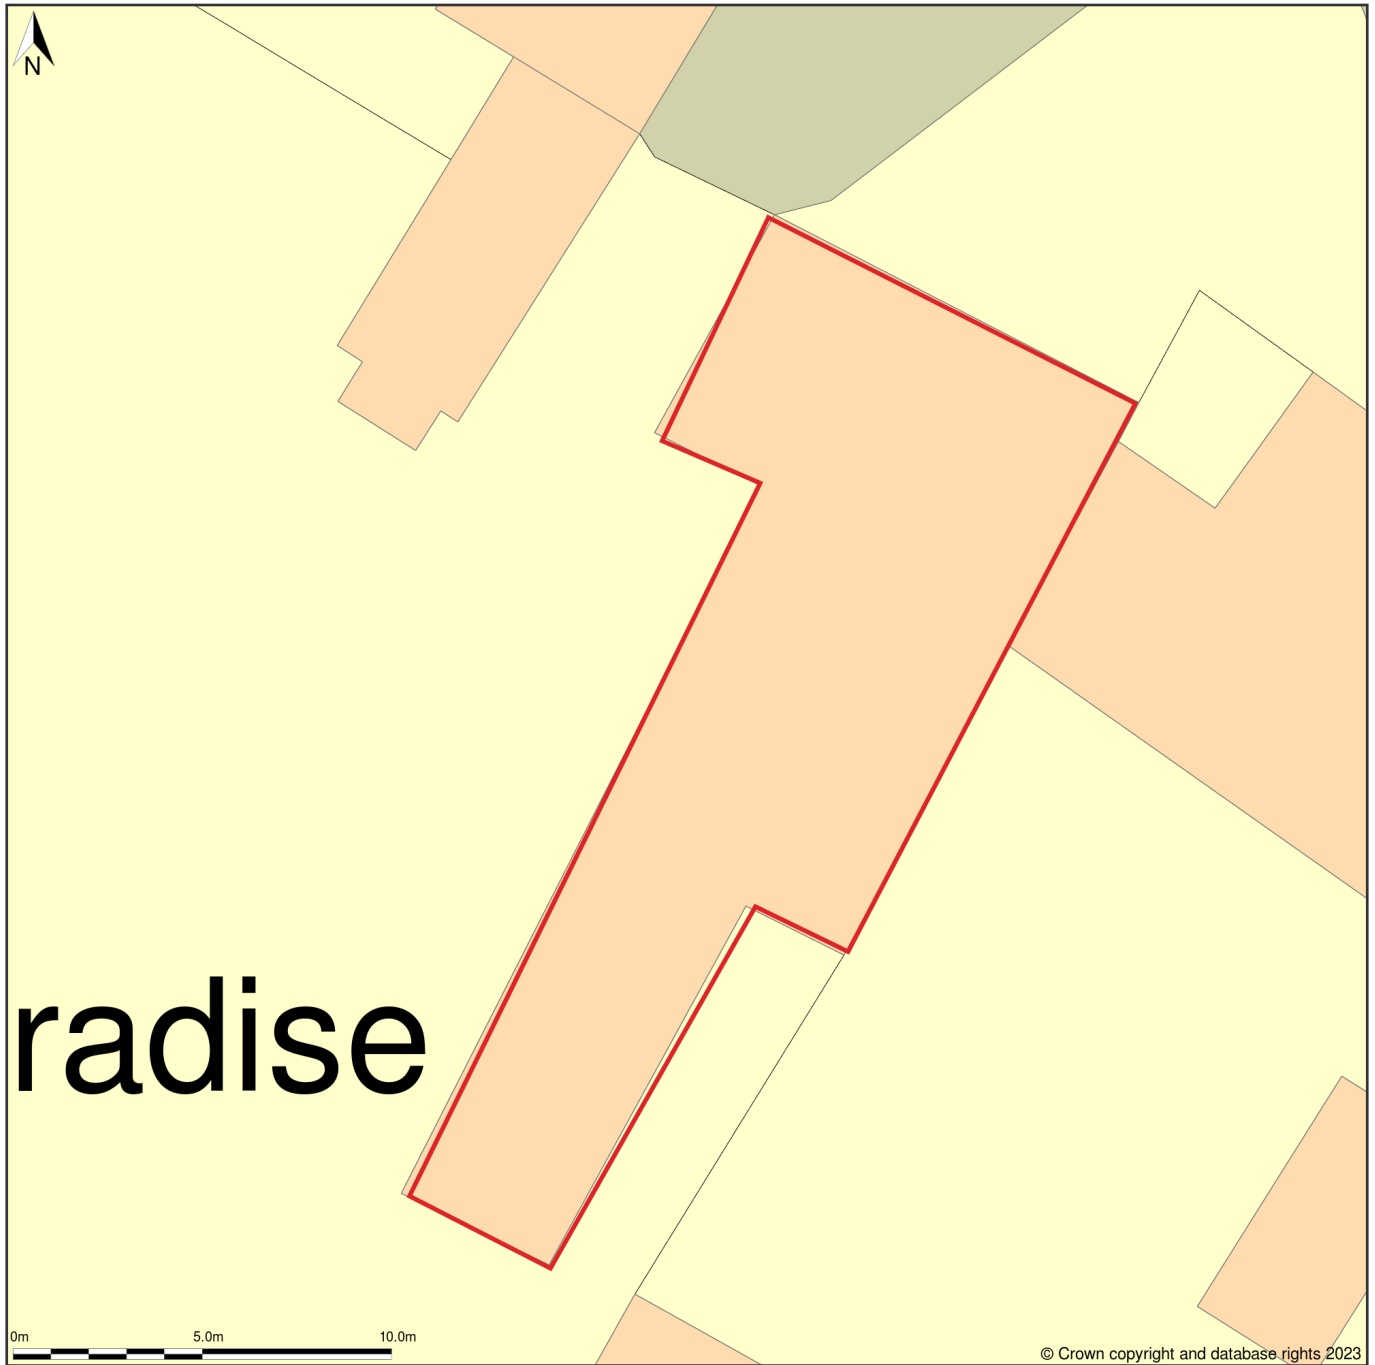

Paradise Farm, High Street, Kempford, Gloucestershire, GL7 4EU

Site Plan (also called a Block Plan) shows area bounded by: 415605.73, 196932.59 415641.73, 196968.59 (at a scale of 1:200), OSGridRef: SU15629695. The representation of a road, track or path is no evidence of a right of way. The representation of features as lines is no evidence of a property boundary.

Produced on 12th Oct 2023 from the Ordnance Survey National Geographic Database and incorporating surveyed revision available at this date. Reproduction in whole or part is prohibited without the prior permission of Ordnance Survey. © Crown copyright 2023. Supplied by [www.buyaplan.co.uk](http://www.buyaplan.co.uk) a licensed Ordnance Survey partner (100053143). Unique plan reference: #00853739-D2E48F.