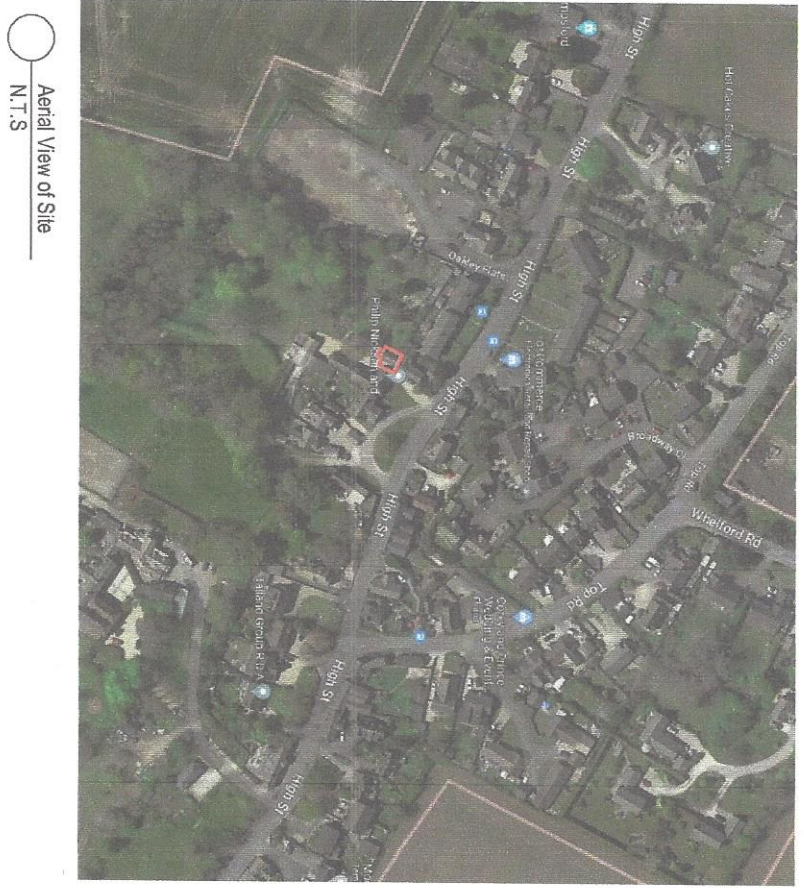

Aerial View of Site
N.T.S