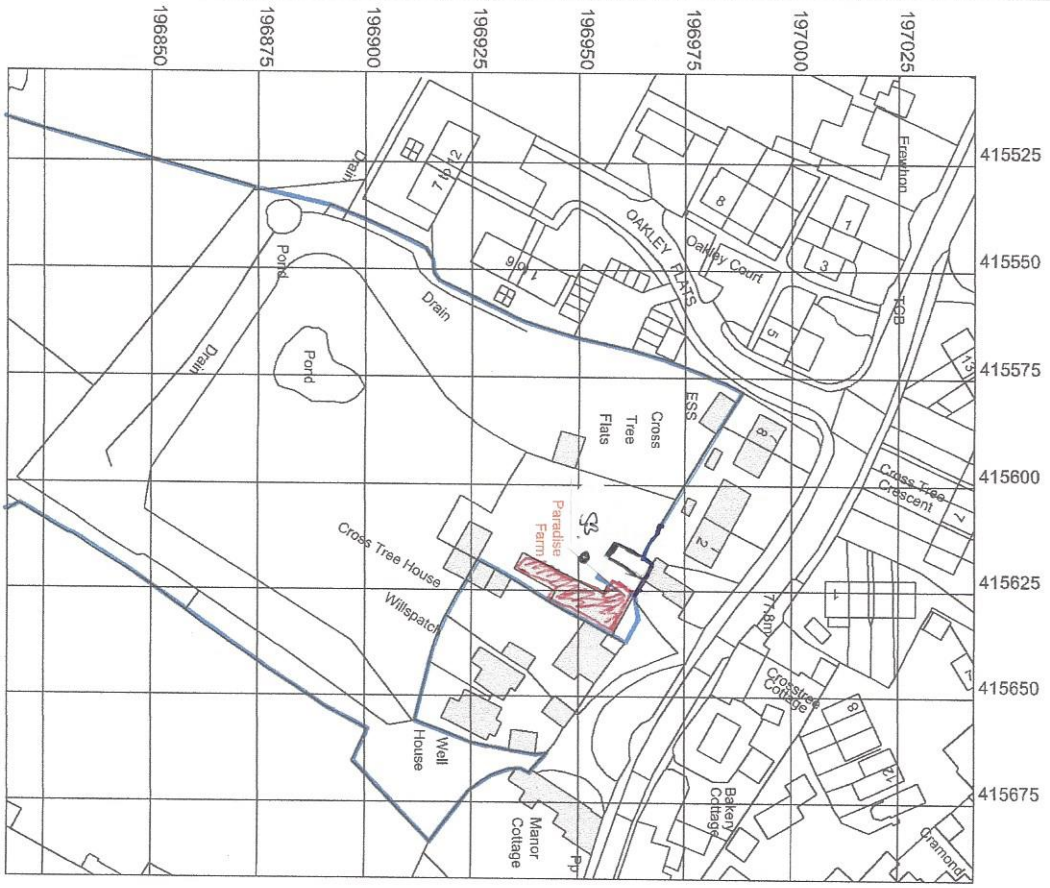

PARADISE FARM
SITE LOCATION PLAN

Site Location Plan
Scale 1:1,250

Application Boundary
Overall Site Boundary
SR Silver Birch