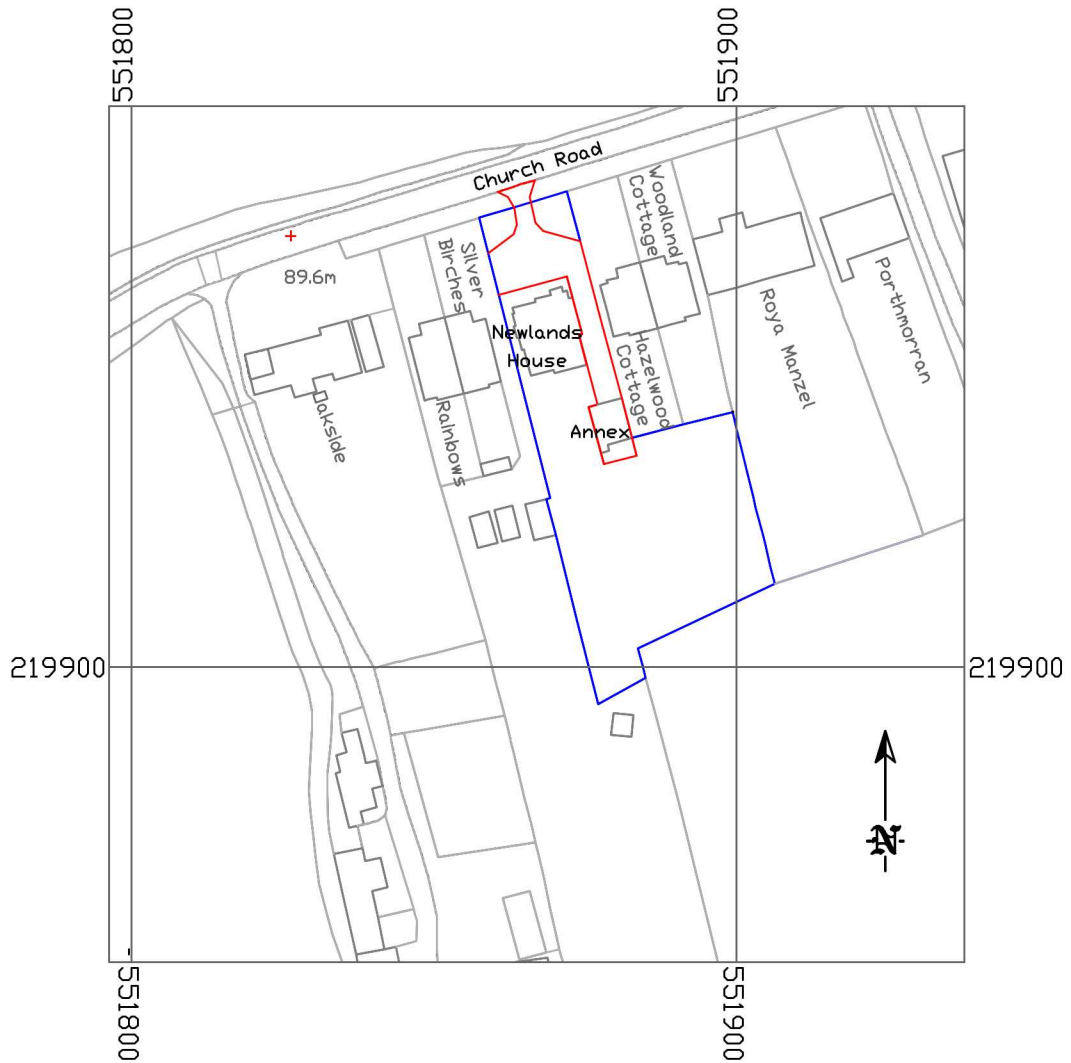

1:1250

Annex at Newlands House

Church Road, Gt Hallingbury CM22 7TS

Site location plan Scale 1:1250 @ A4