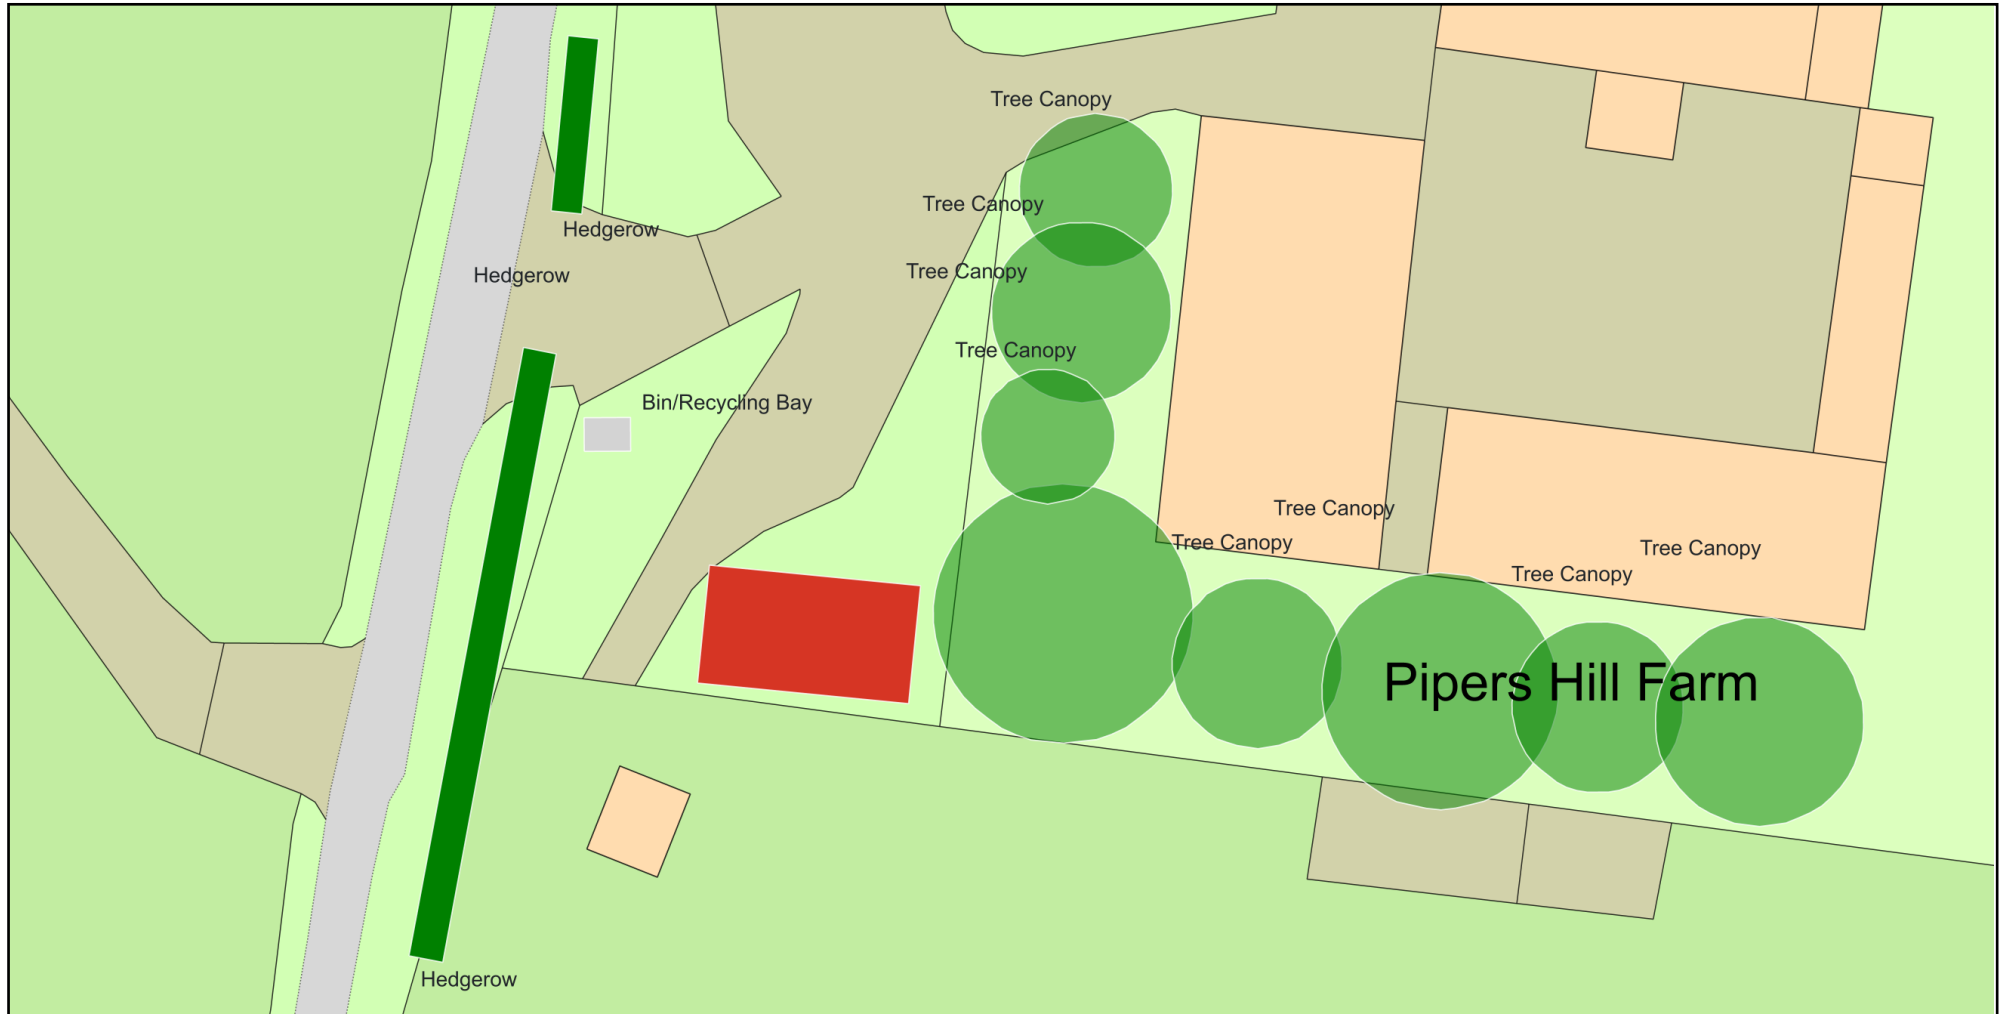

Pipers Hill Farm

Plan Produced for: Ventham
Date Produced: 07 Sep 2023
Plan Reference Number: TQRQM23250174356973
Scale: 1:500 @ A4