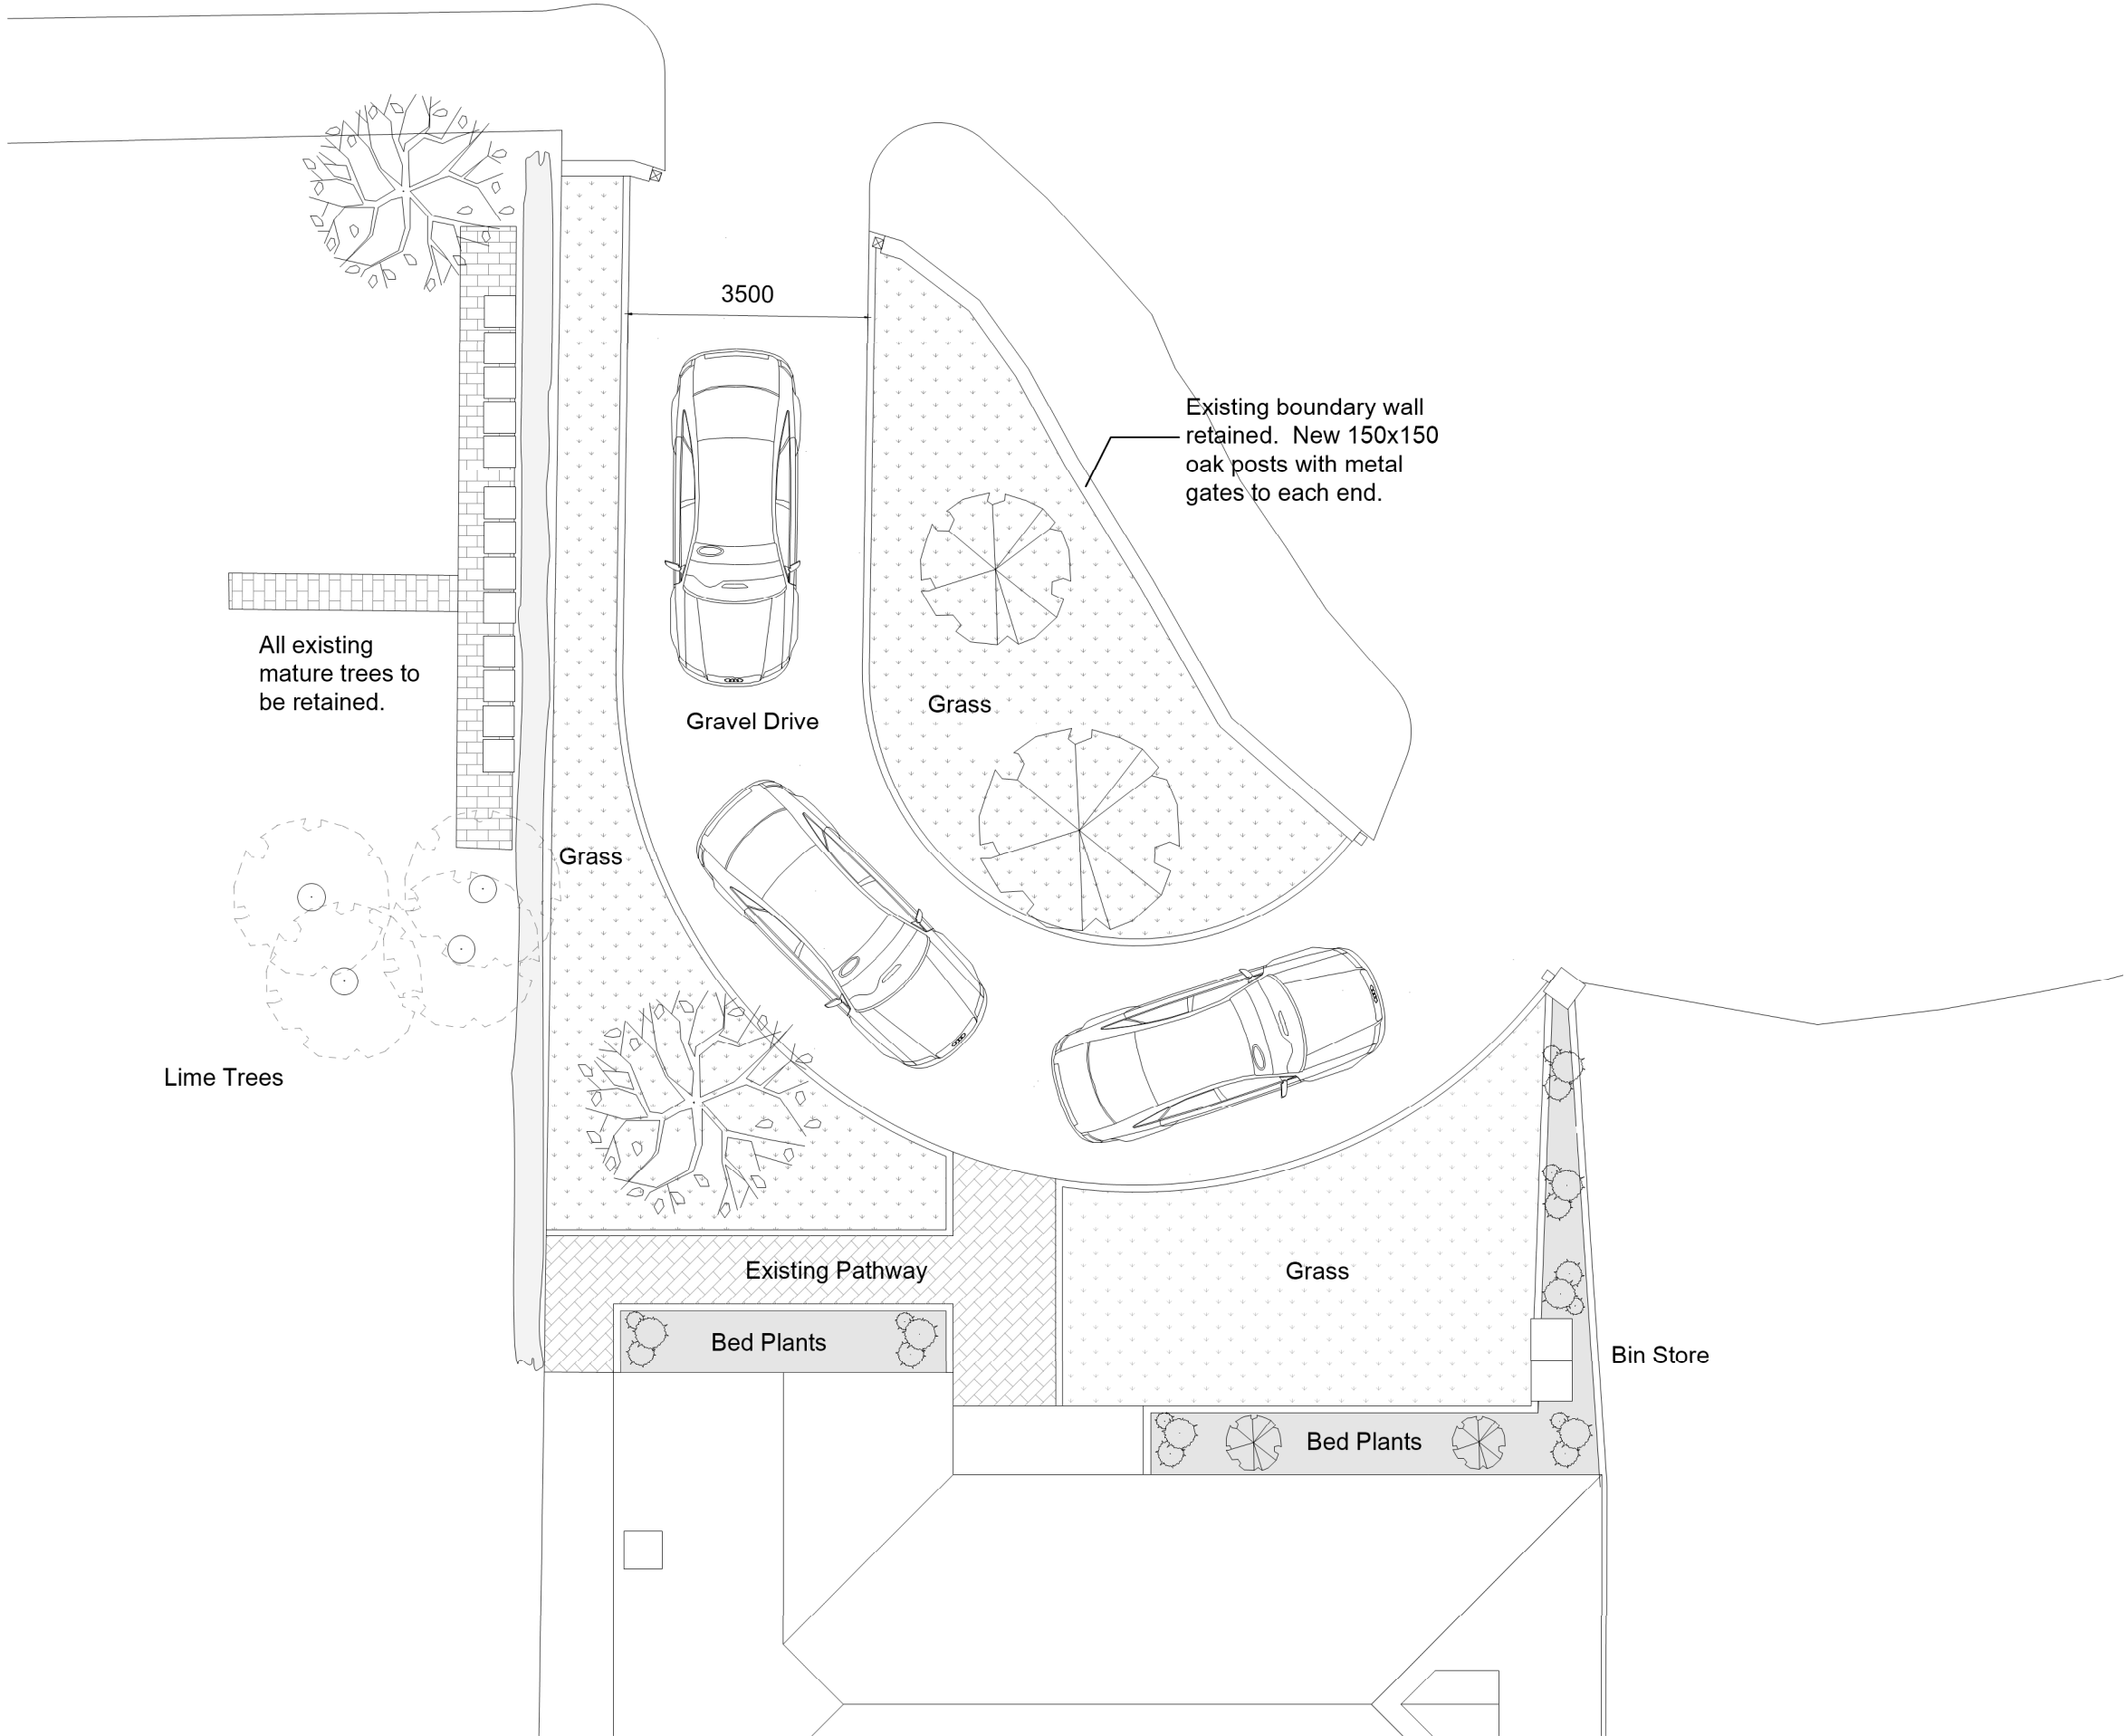

Proposed Hard Landscaping Area: 85sqm

All existing mature trees to be retained.

3500

Gravel Drive

Grass

Existing boundary wall retained. New 150x150 oak posts with metal gates to each end.

Grass

Grass

Grass

Existing Pathway

Bed Plants

Bed Plants

Bin Store

Lime Trees

Proposed Plan

1:100 @ A3