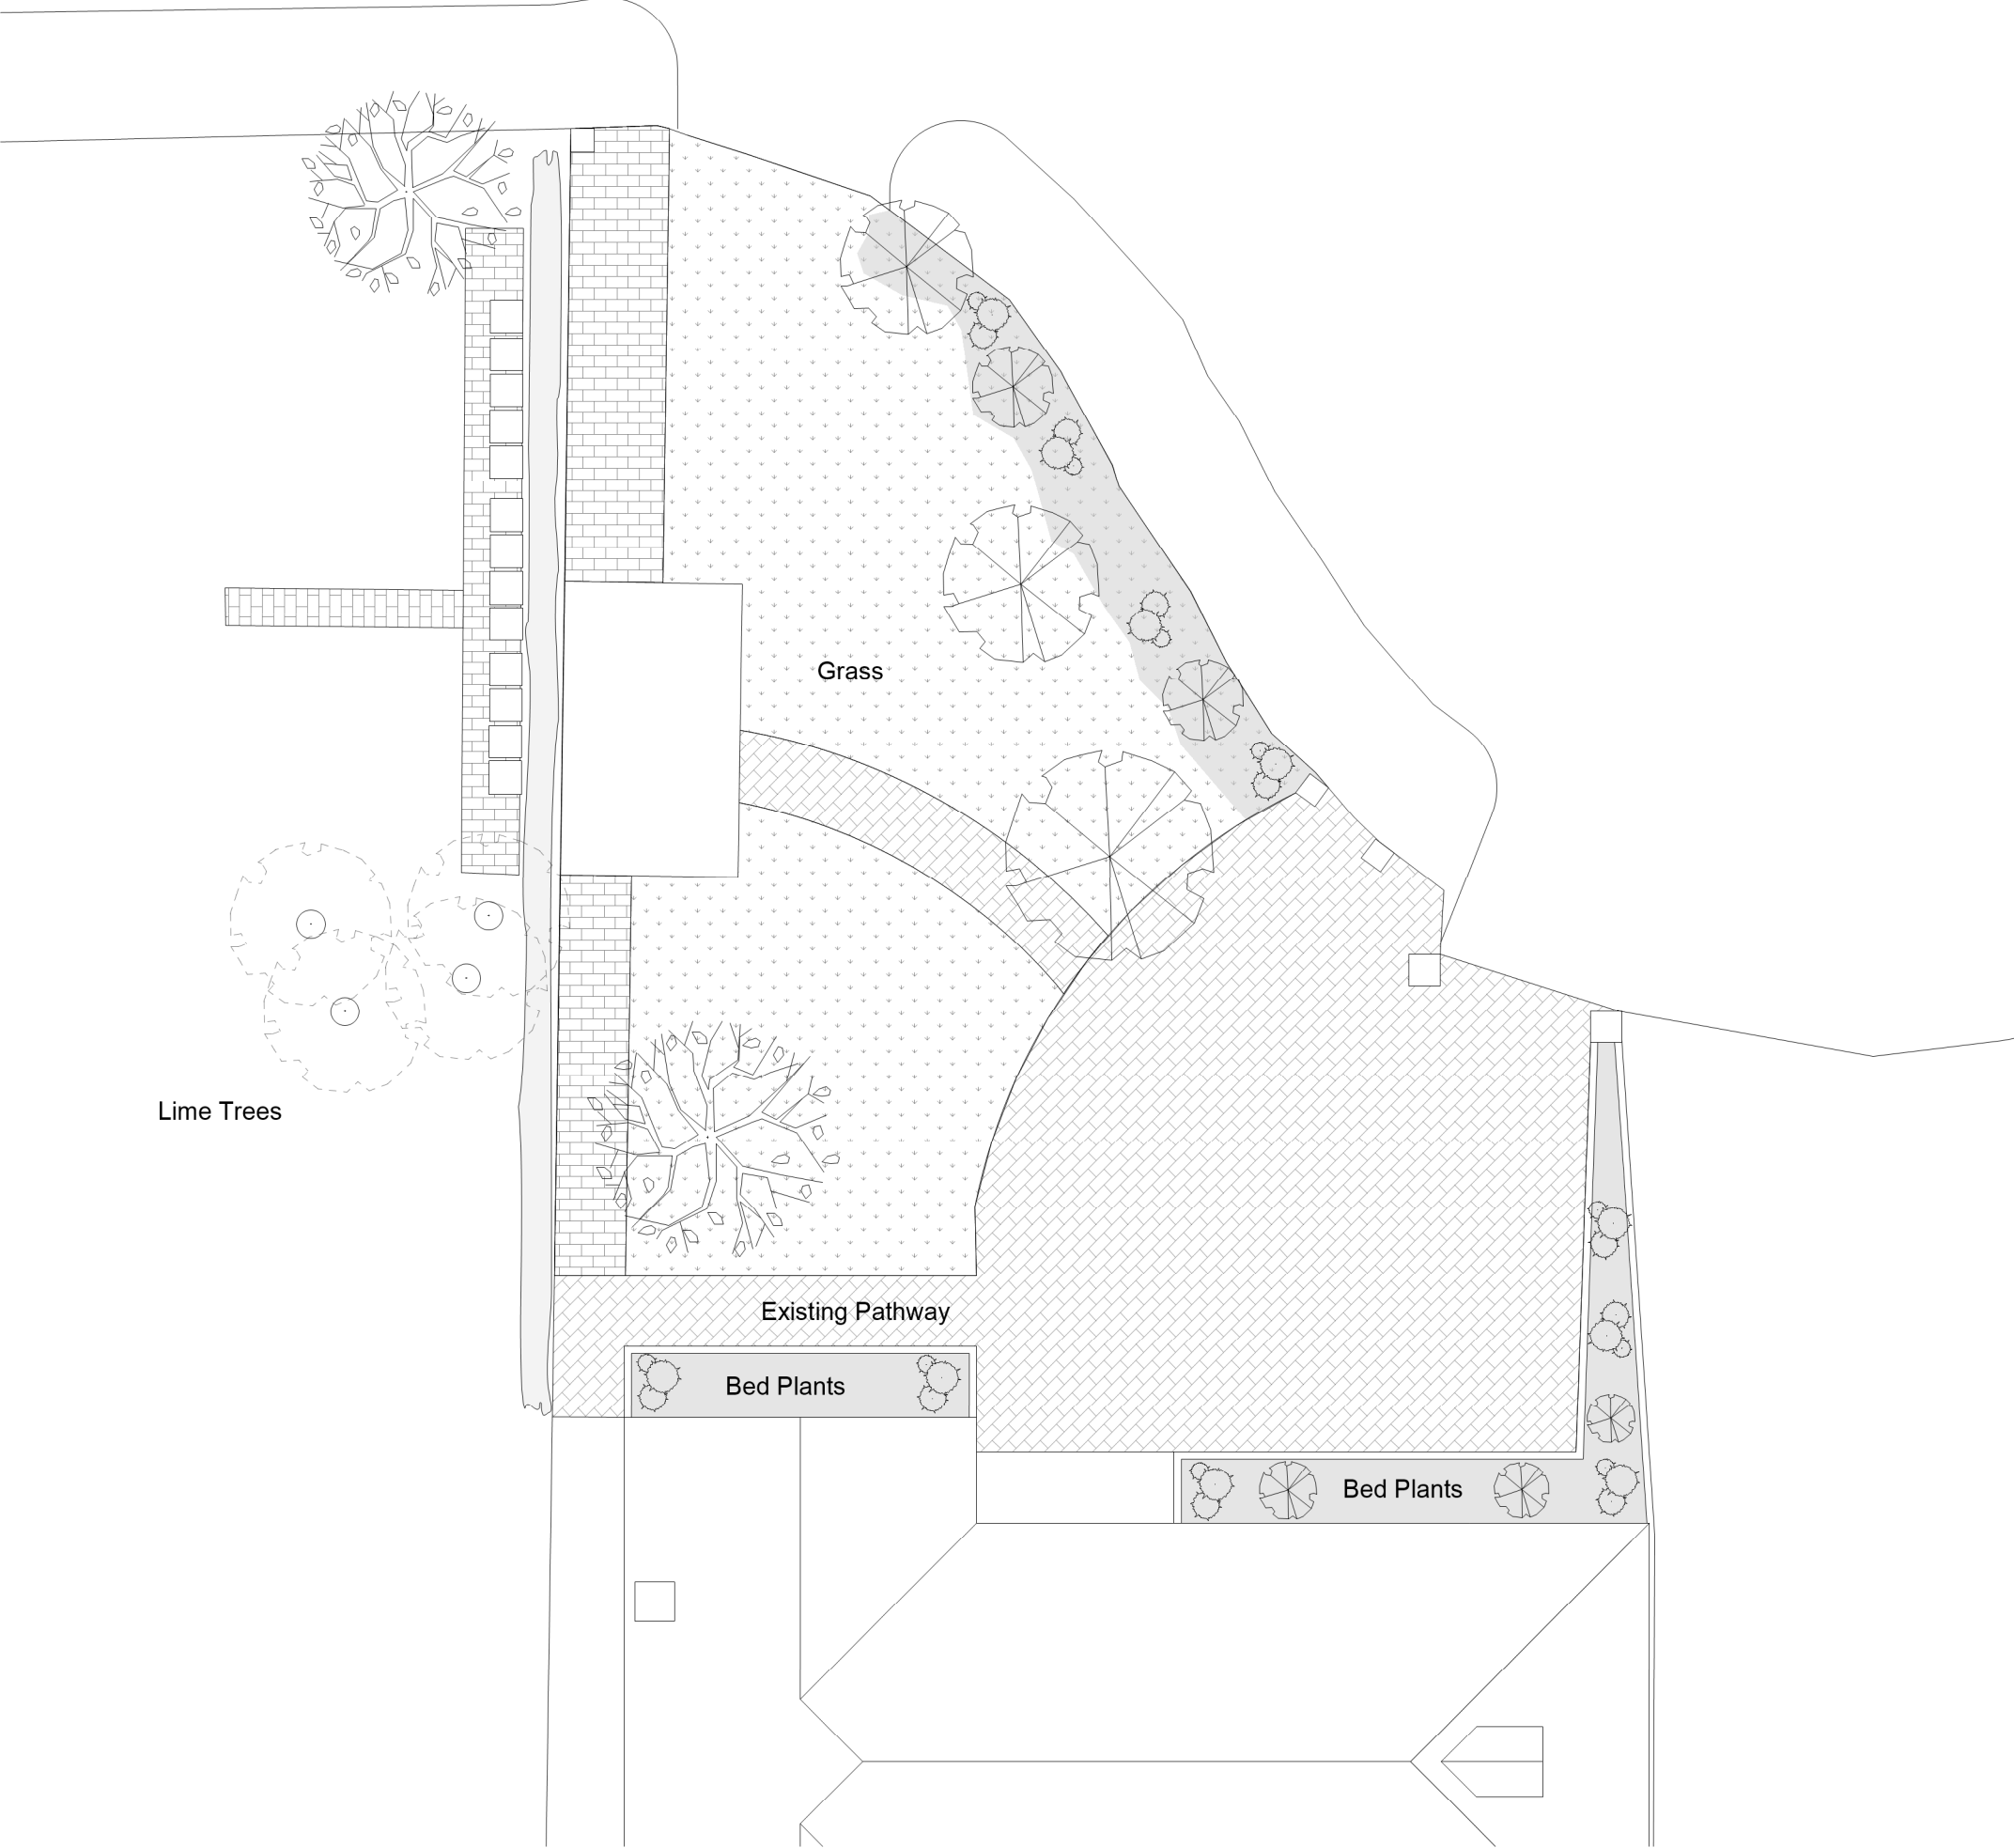

Existing Hard Landscaping Area: 85sqm

Existing Plan

1:100 @ A3