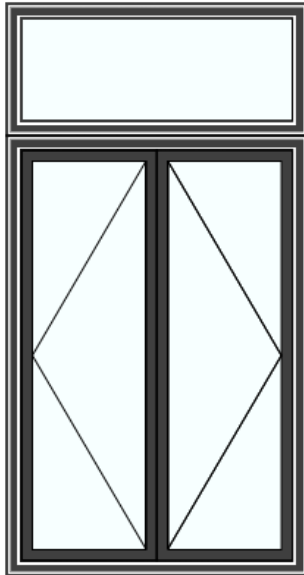

South East GF French doors

1) IMAGES ARE EXTERNAL VIEW AND ARE FOR ILLUSTRATION ONLY

Frame

Style: S620 Combination door  
(Alitherm 400)

Number of items: 1

Frame: Aluminium

Frame style: Square

Bead style: Square

Cill: 150mm

Fitting: New opening

Bay Post: None ()

Spec

Spacer colour: Black

Window hinge: Standard

Hinge colour: Colour coded

Handle: Colour Coded

Head Extension: 42mm

Frame extender: None ()

Coupler: 25mm ( bottom )

Glass

Glass: 4mm / 4mm toughened  
glass low E

Glass pattern: Clear

Design

Frame Colour: Std Matt BL  
(Ext/Int)

Slaved key: Yes

Measurements

Door width: 1270mm

Door height: 2100mm

Total height: 2400mm

Total width: 1270mm

Comments

**BLACK GLASS TO  
TOPLIGHT**