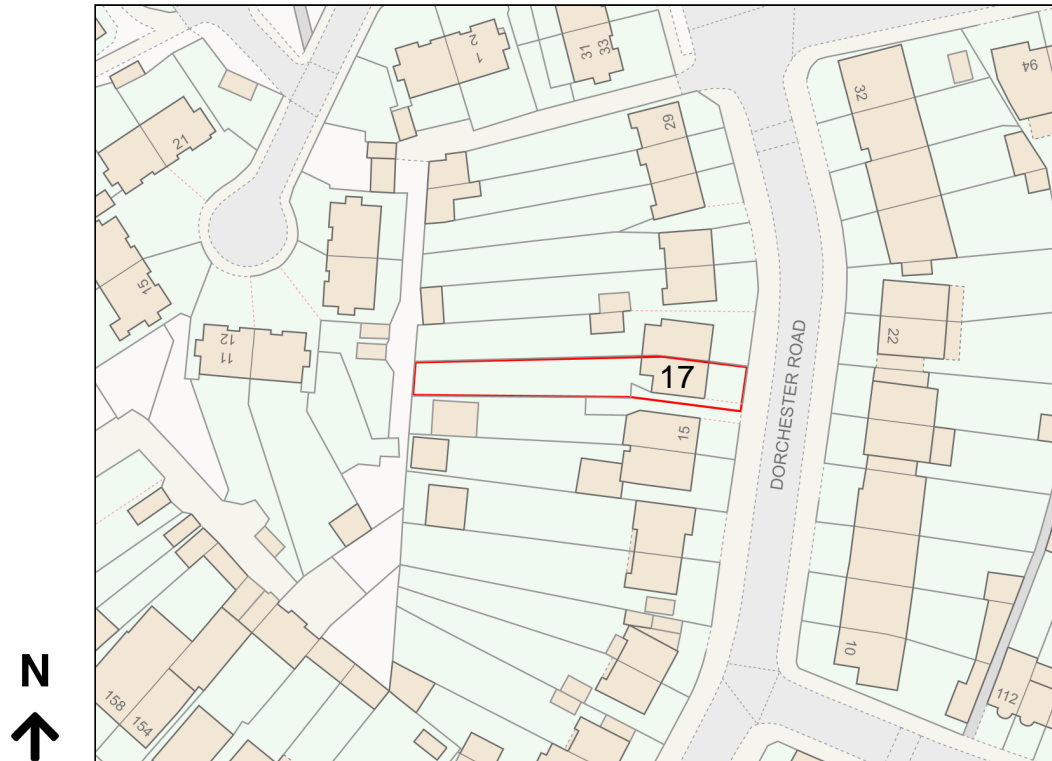

Location Plan

Site Address: 17, Dorchester Road, Northolt, UB5 4PA

Date Produced: 11-Oct-2023

Scale: 1:1250 @A4

Planning Portal Reference: PP-12522935v1