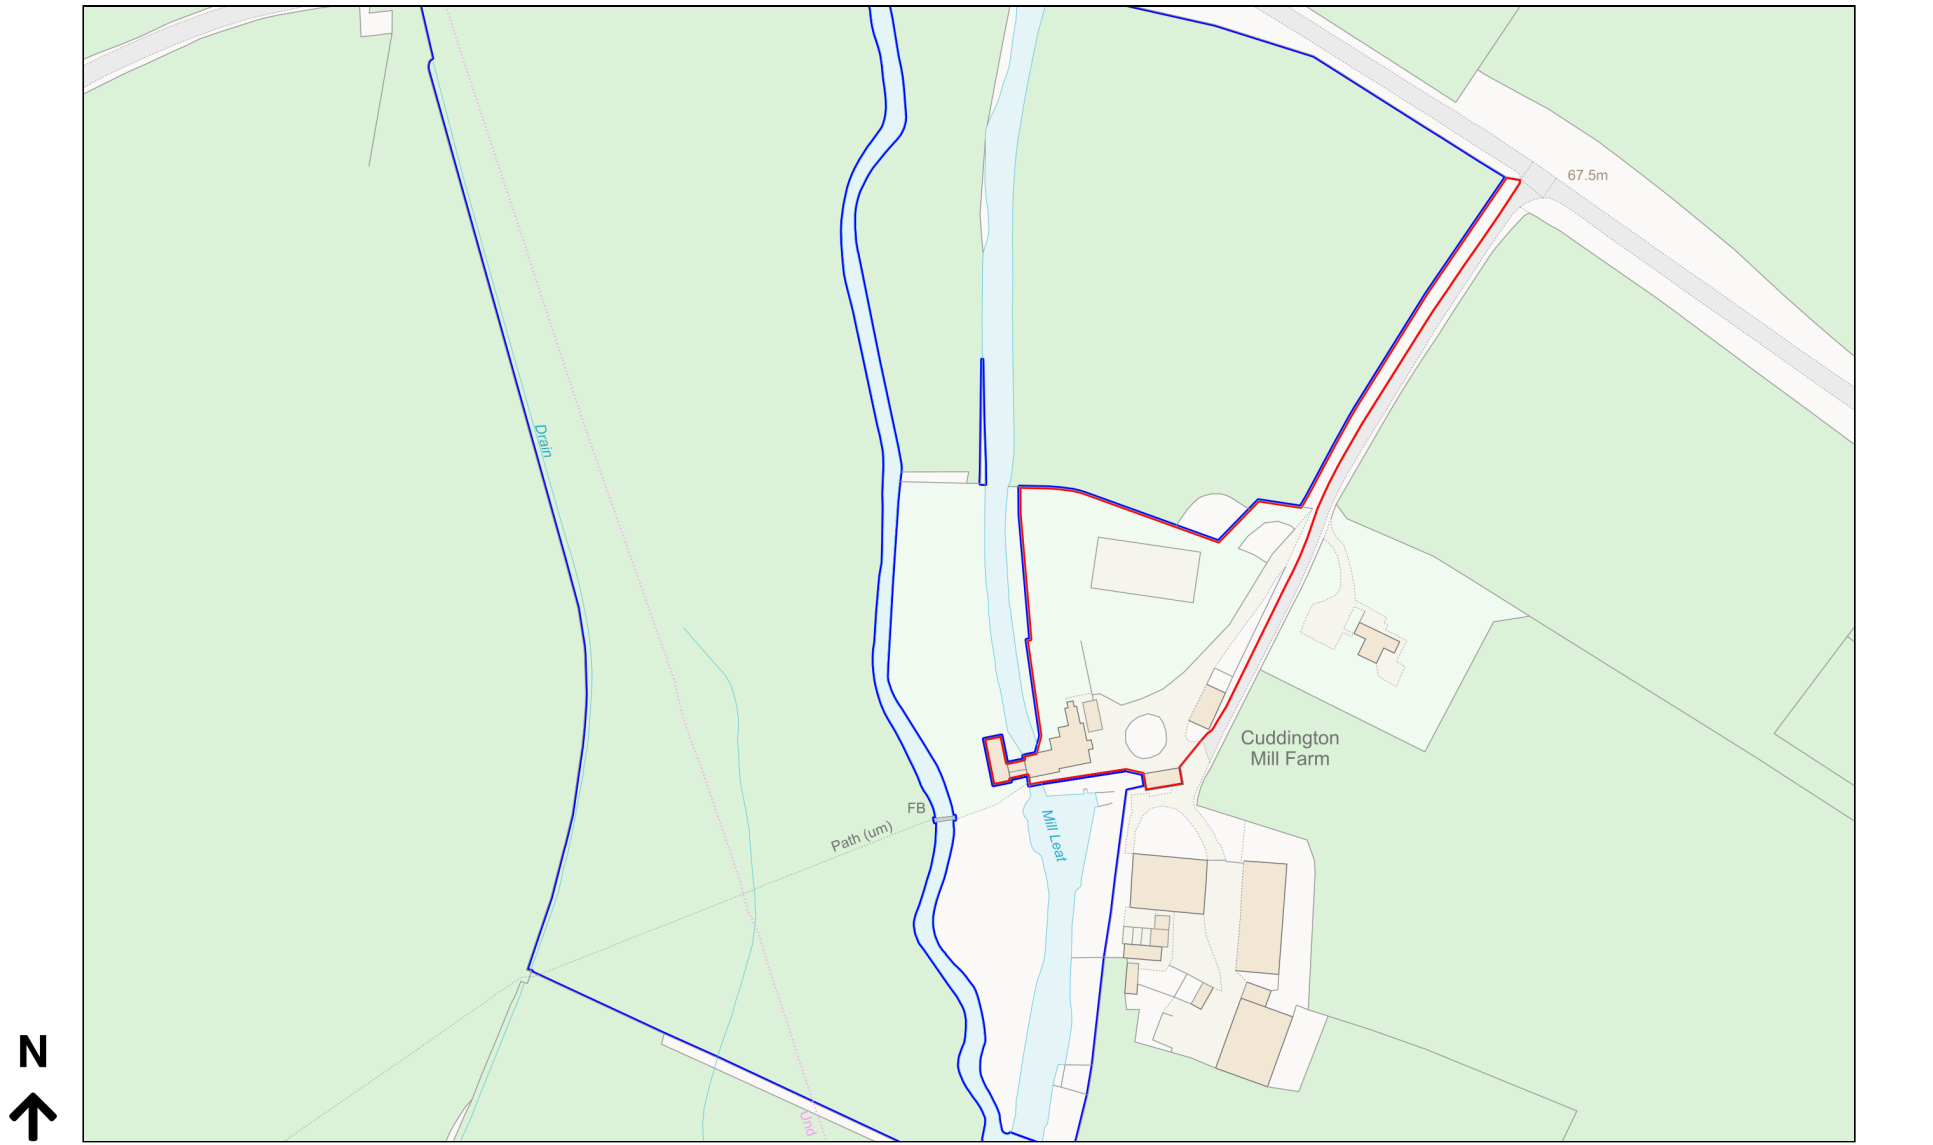

Location Plan

Site Address: Cuddington Mill, Bridgeway, Cuddington, HP18 0BP

Date Produced: 13-Sep-2023

Scale: 1:2500 @A4

Planning Portal Reference: PP-12422399v1