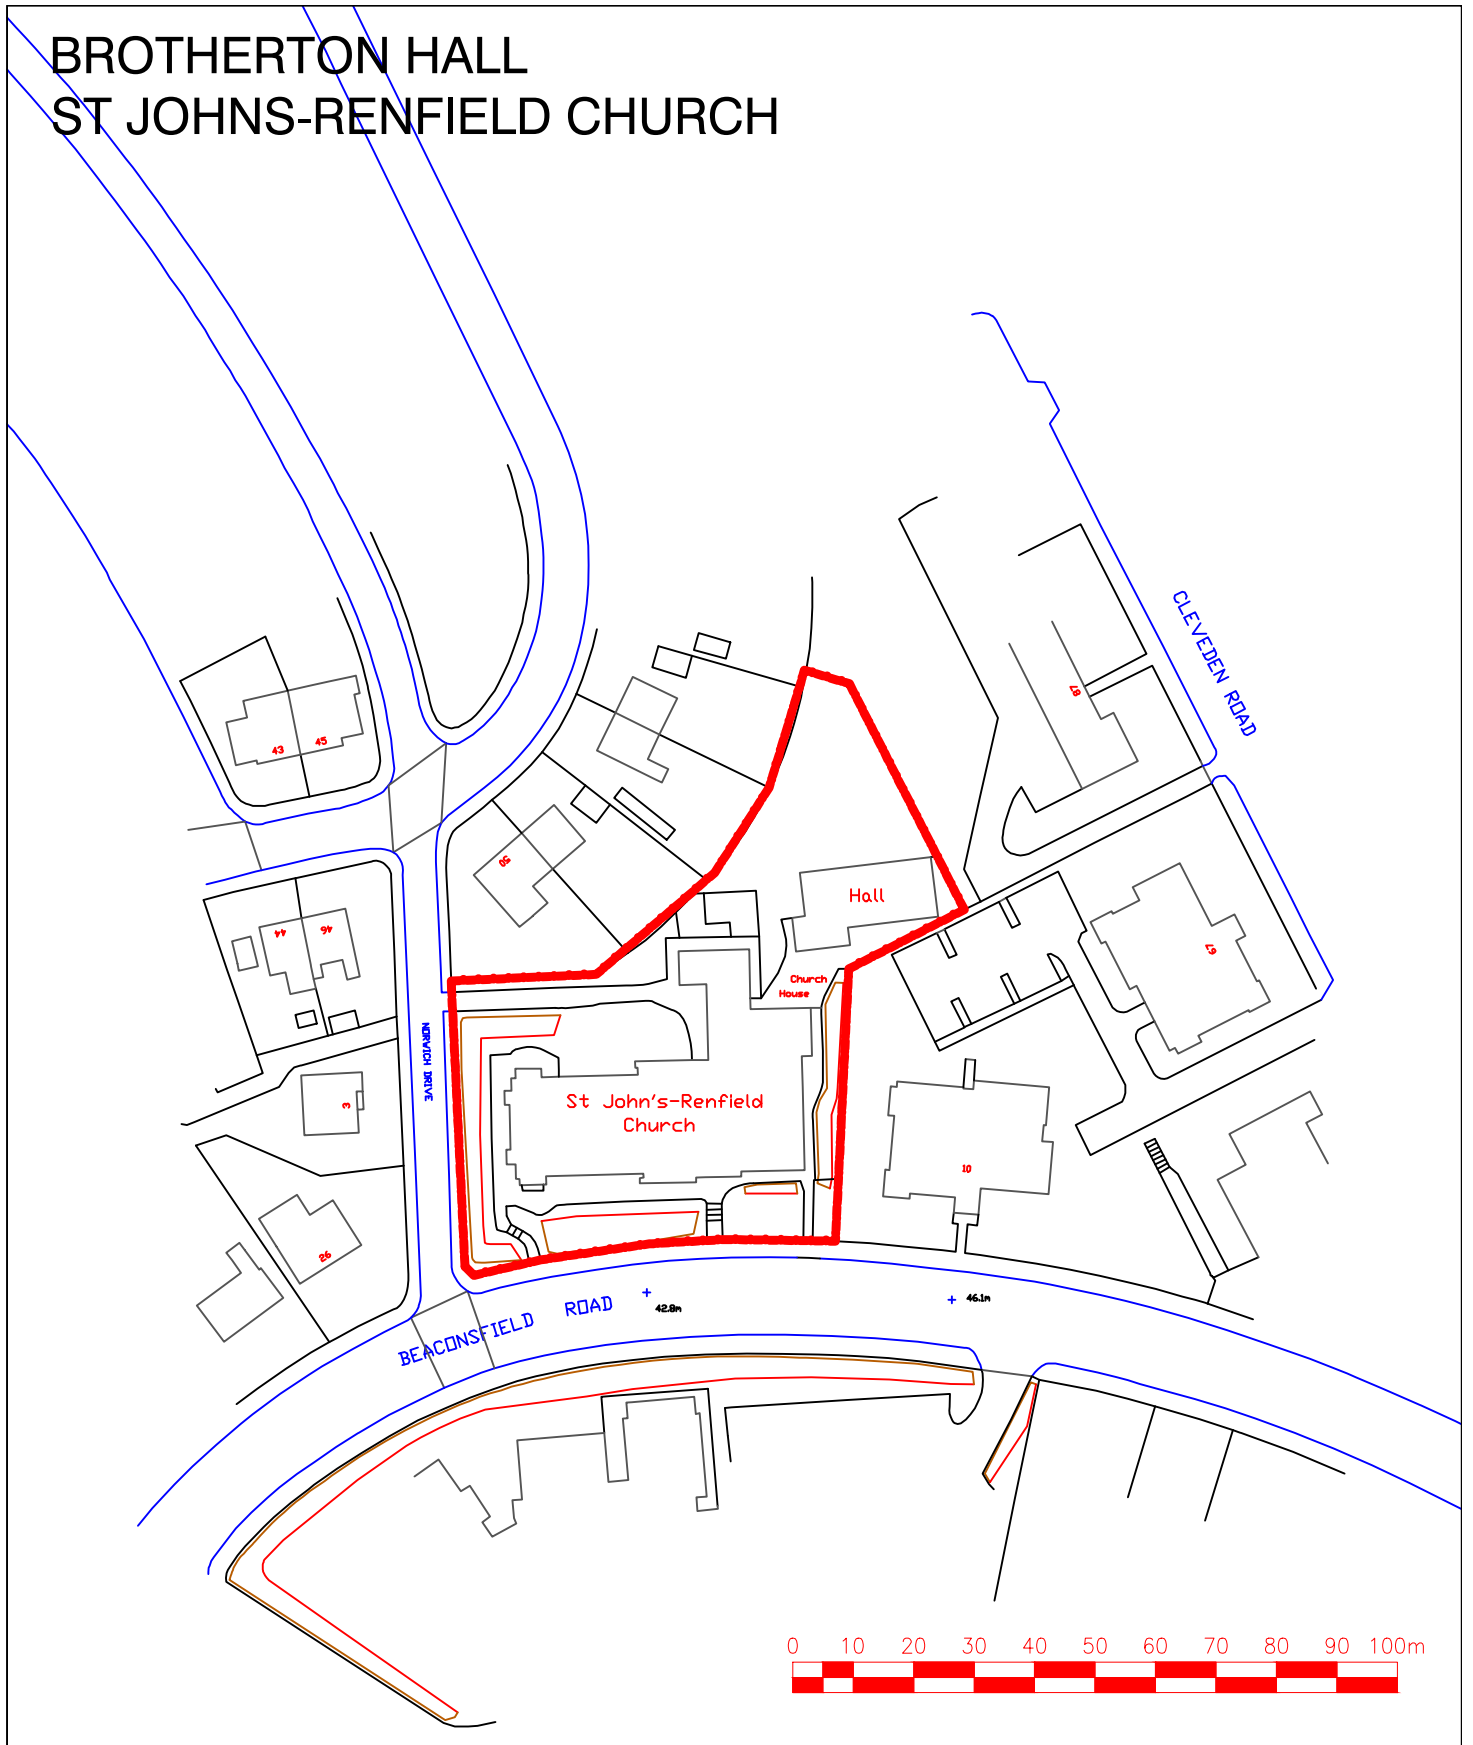

BROTHERTON HALL ST JOHNS-RENFIELD CHURCH

SITE PLAN 1:1250

BROTHERTON HALL
22 BEACONSFIELD ROAD
GLASGOW G12 0NY

drawing no.
SITE PLAN
23 402 / 000

scale
1:1250

drawn by
FM

date
09. 2023

unit5architects
the matrix 114 cowcaddens road, g4 0hl
t 0141 331 0202
e info@unit5architects.com