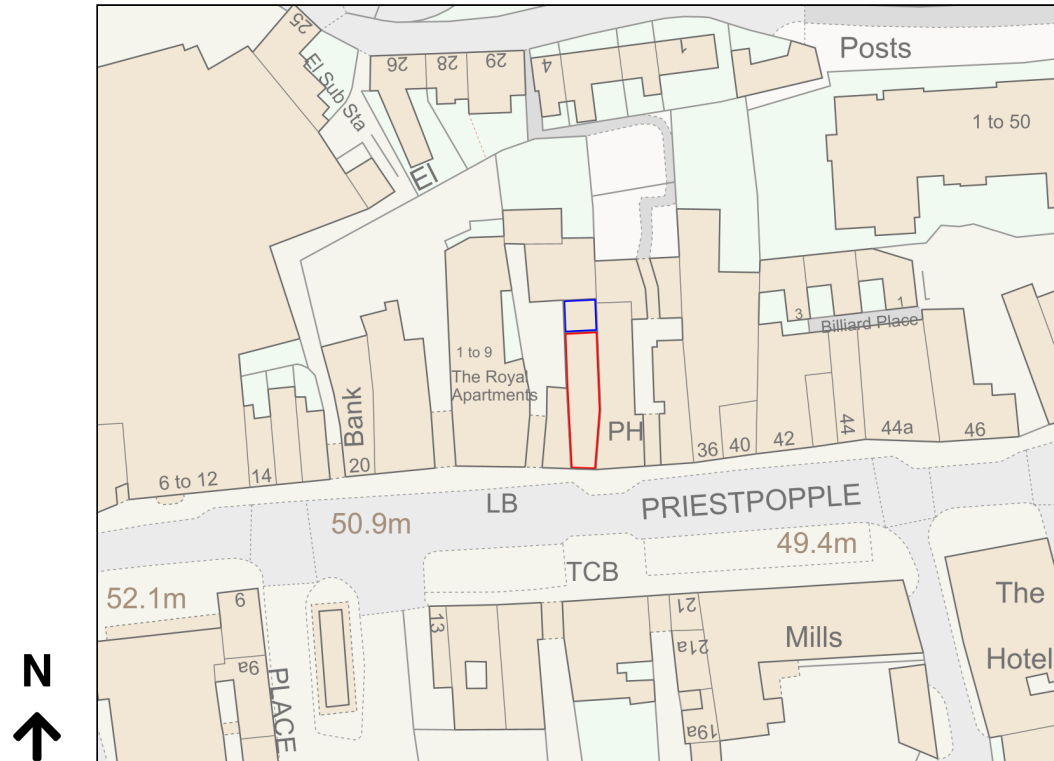

Location Plan

Site Address: Saathi, Saathi Restaurant, 28, Priestpopple, Hexham, NE46 1PQ

Date Produced: 05-Oct-2023

Scale: 1:1250 @A4

Planning Portal Reference: PP-12508614v1