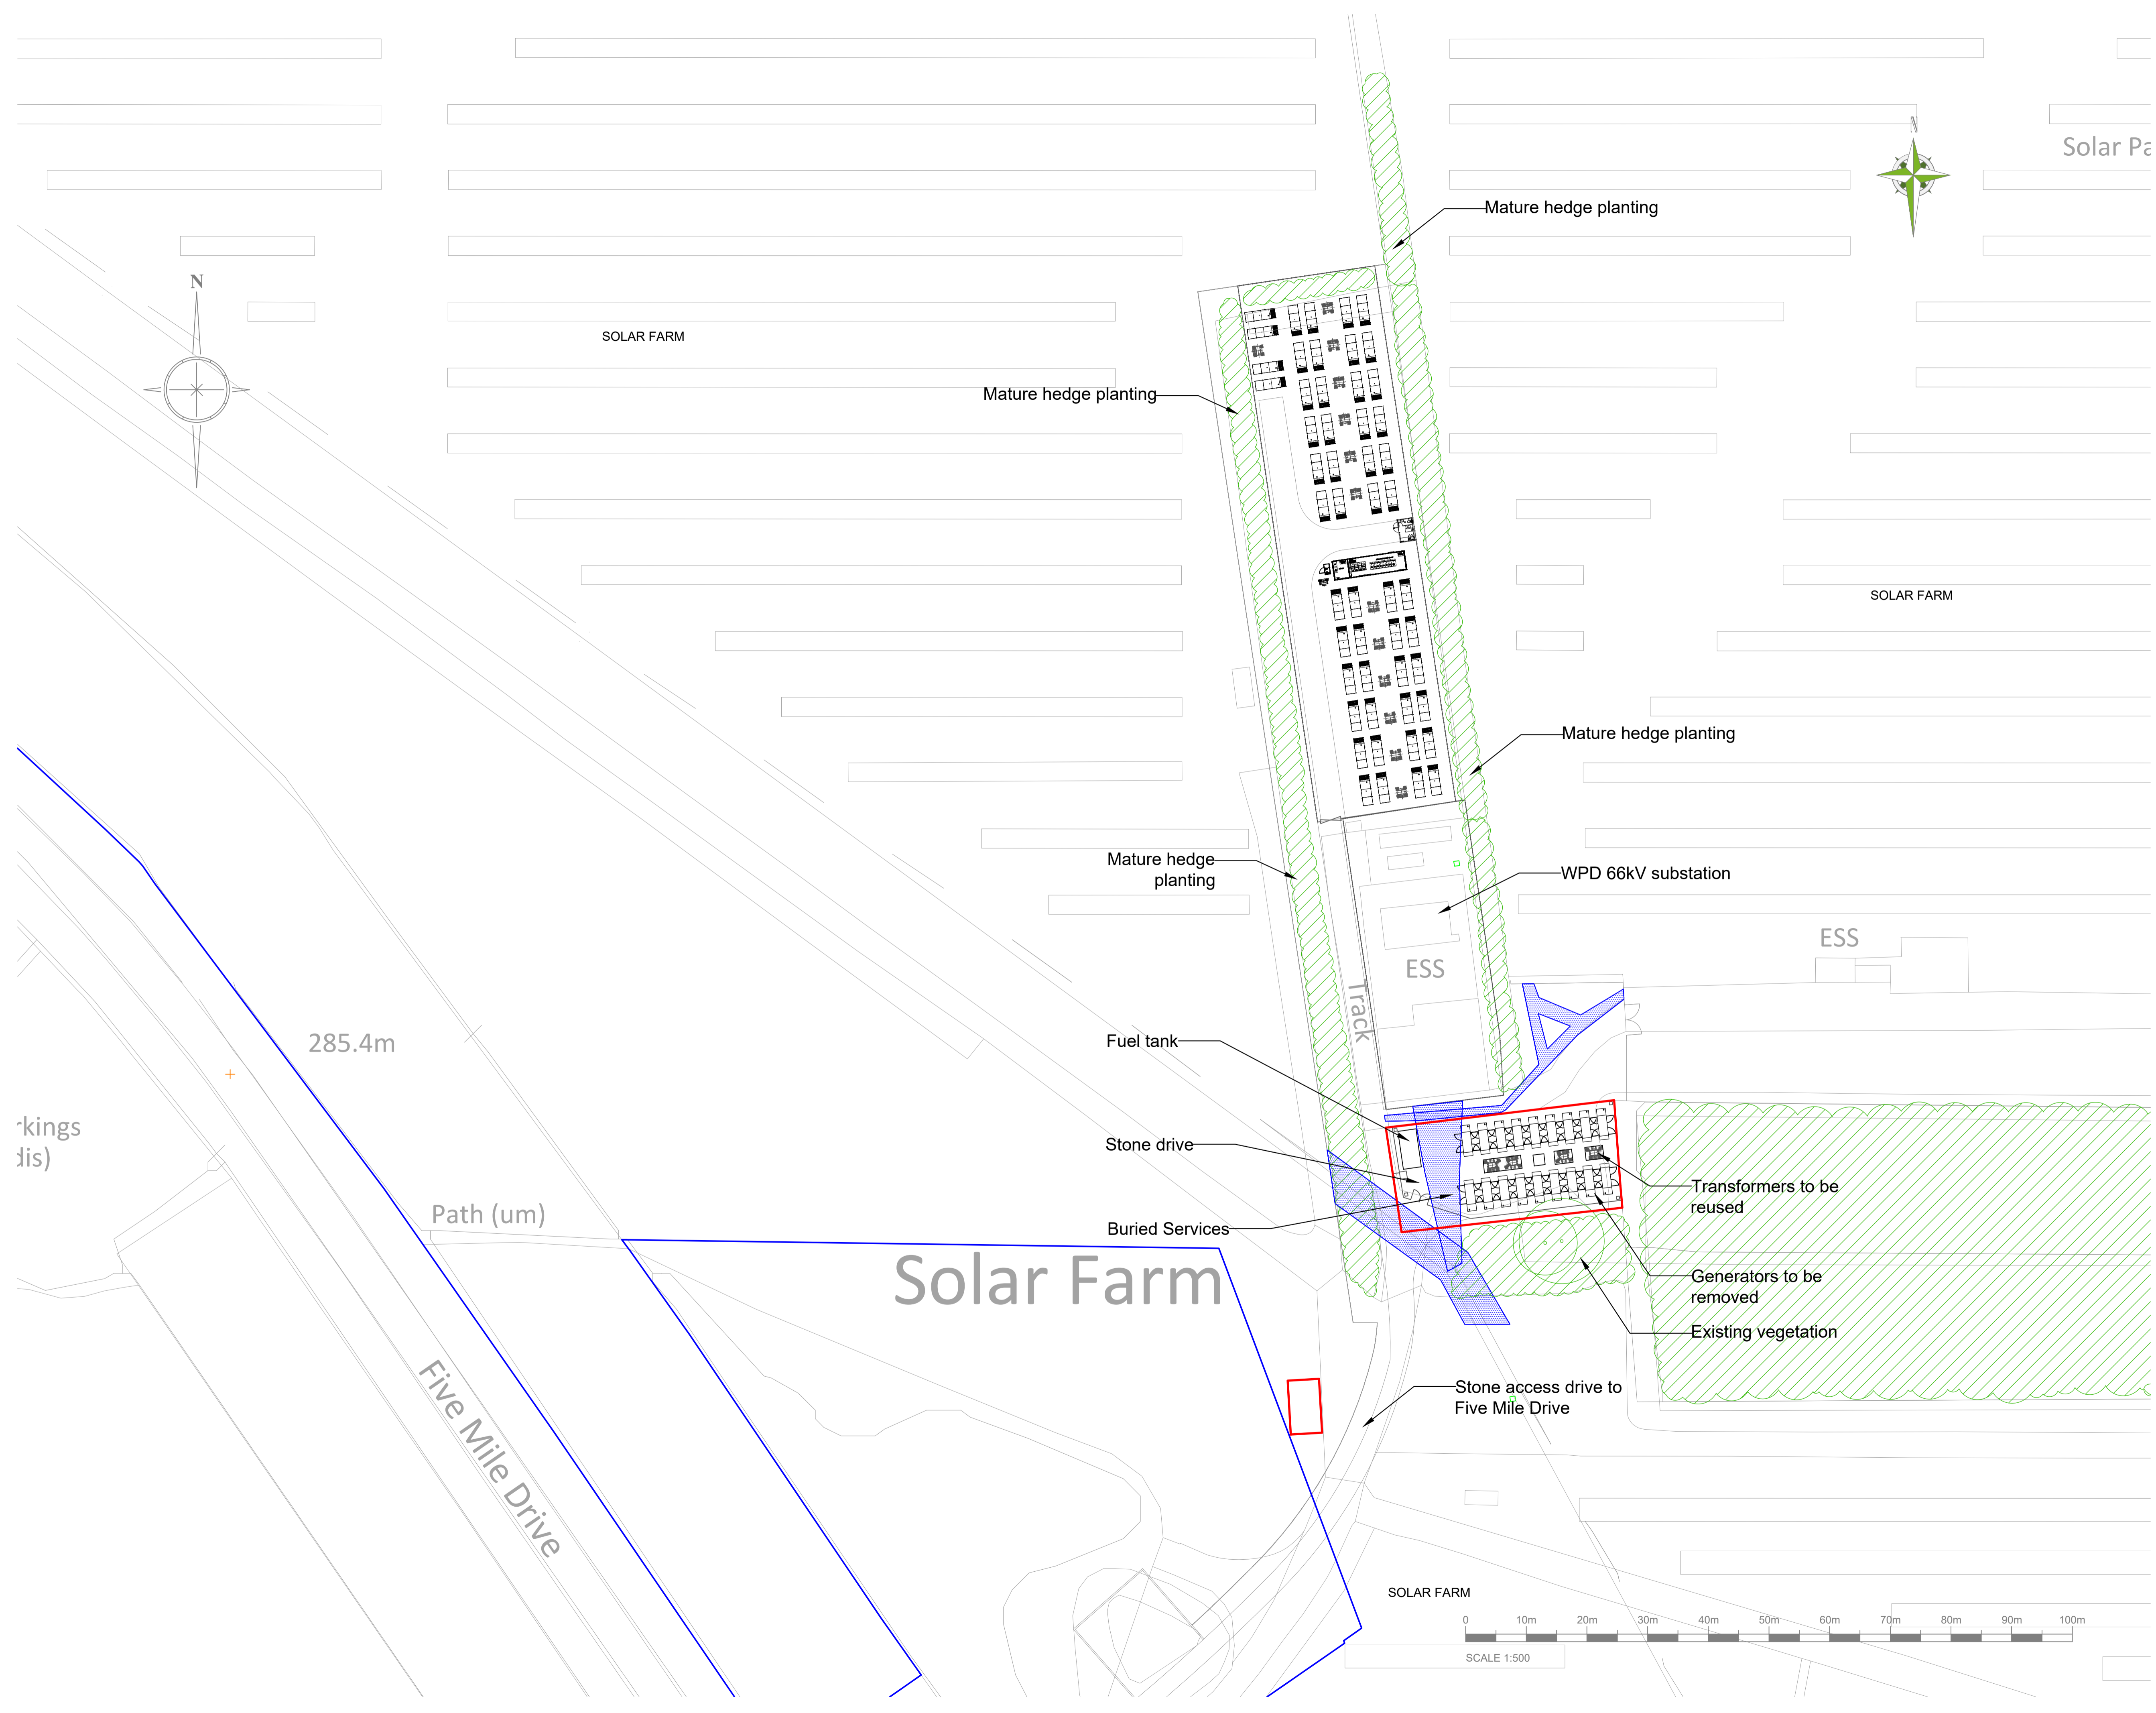

PLANNING PLAN

LEGEND:

- LANDLORDS PROPERTY
- PROPOSED SITE

rev	revision notes	date
A	Red site outline added to gas kiosk.	11.10.23

Planning

ALL DIMENSIONS TO BE CHECKED ON SITE
 WORK TO FIGURED DIMENSIONS ONLY
 REPORT DISCREPANCIES TO THE GFP
 AT ONCE BEFORE PROCEEDING
 COPYRIGHT ACT APPLIES

Project Title:
 NORTHWICK POWER GENERATION
 FIVE MILE DRIVE
 MORETON IN MARSH
 GL56 9TR

Drawing Title:
 EXISTING SITE PLAN

Scale @A1: 1:500 Date: 25.09.23
 Drawn: RA Checked: DS
 Drawing No: NPG-EP-012 Rev: A