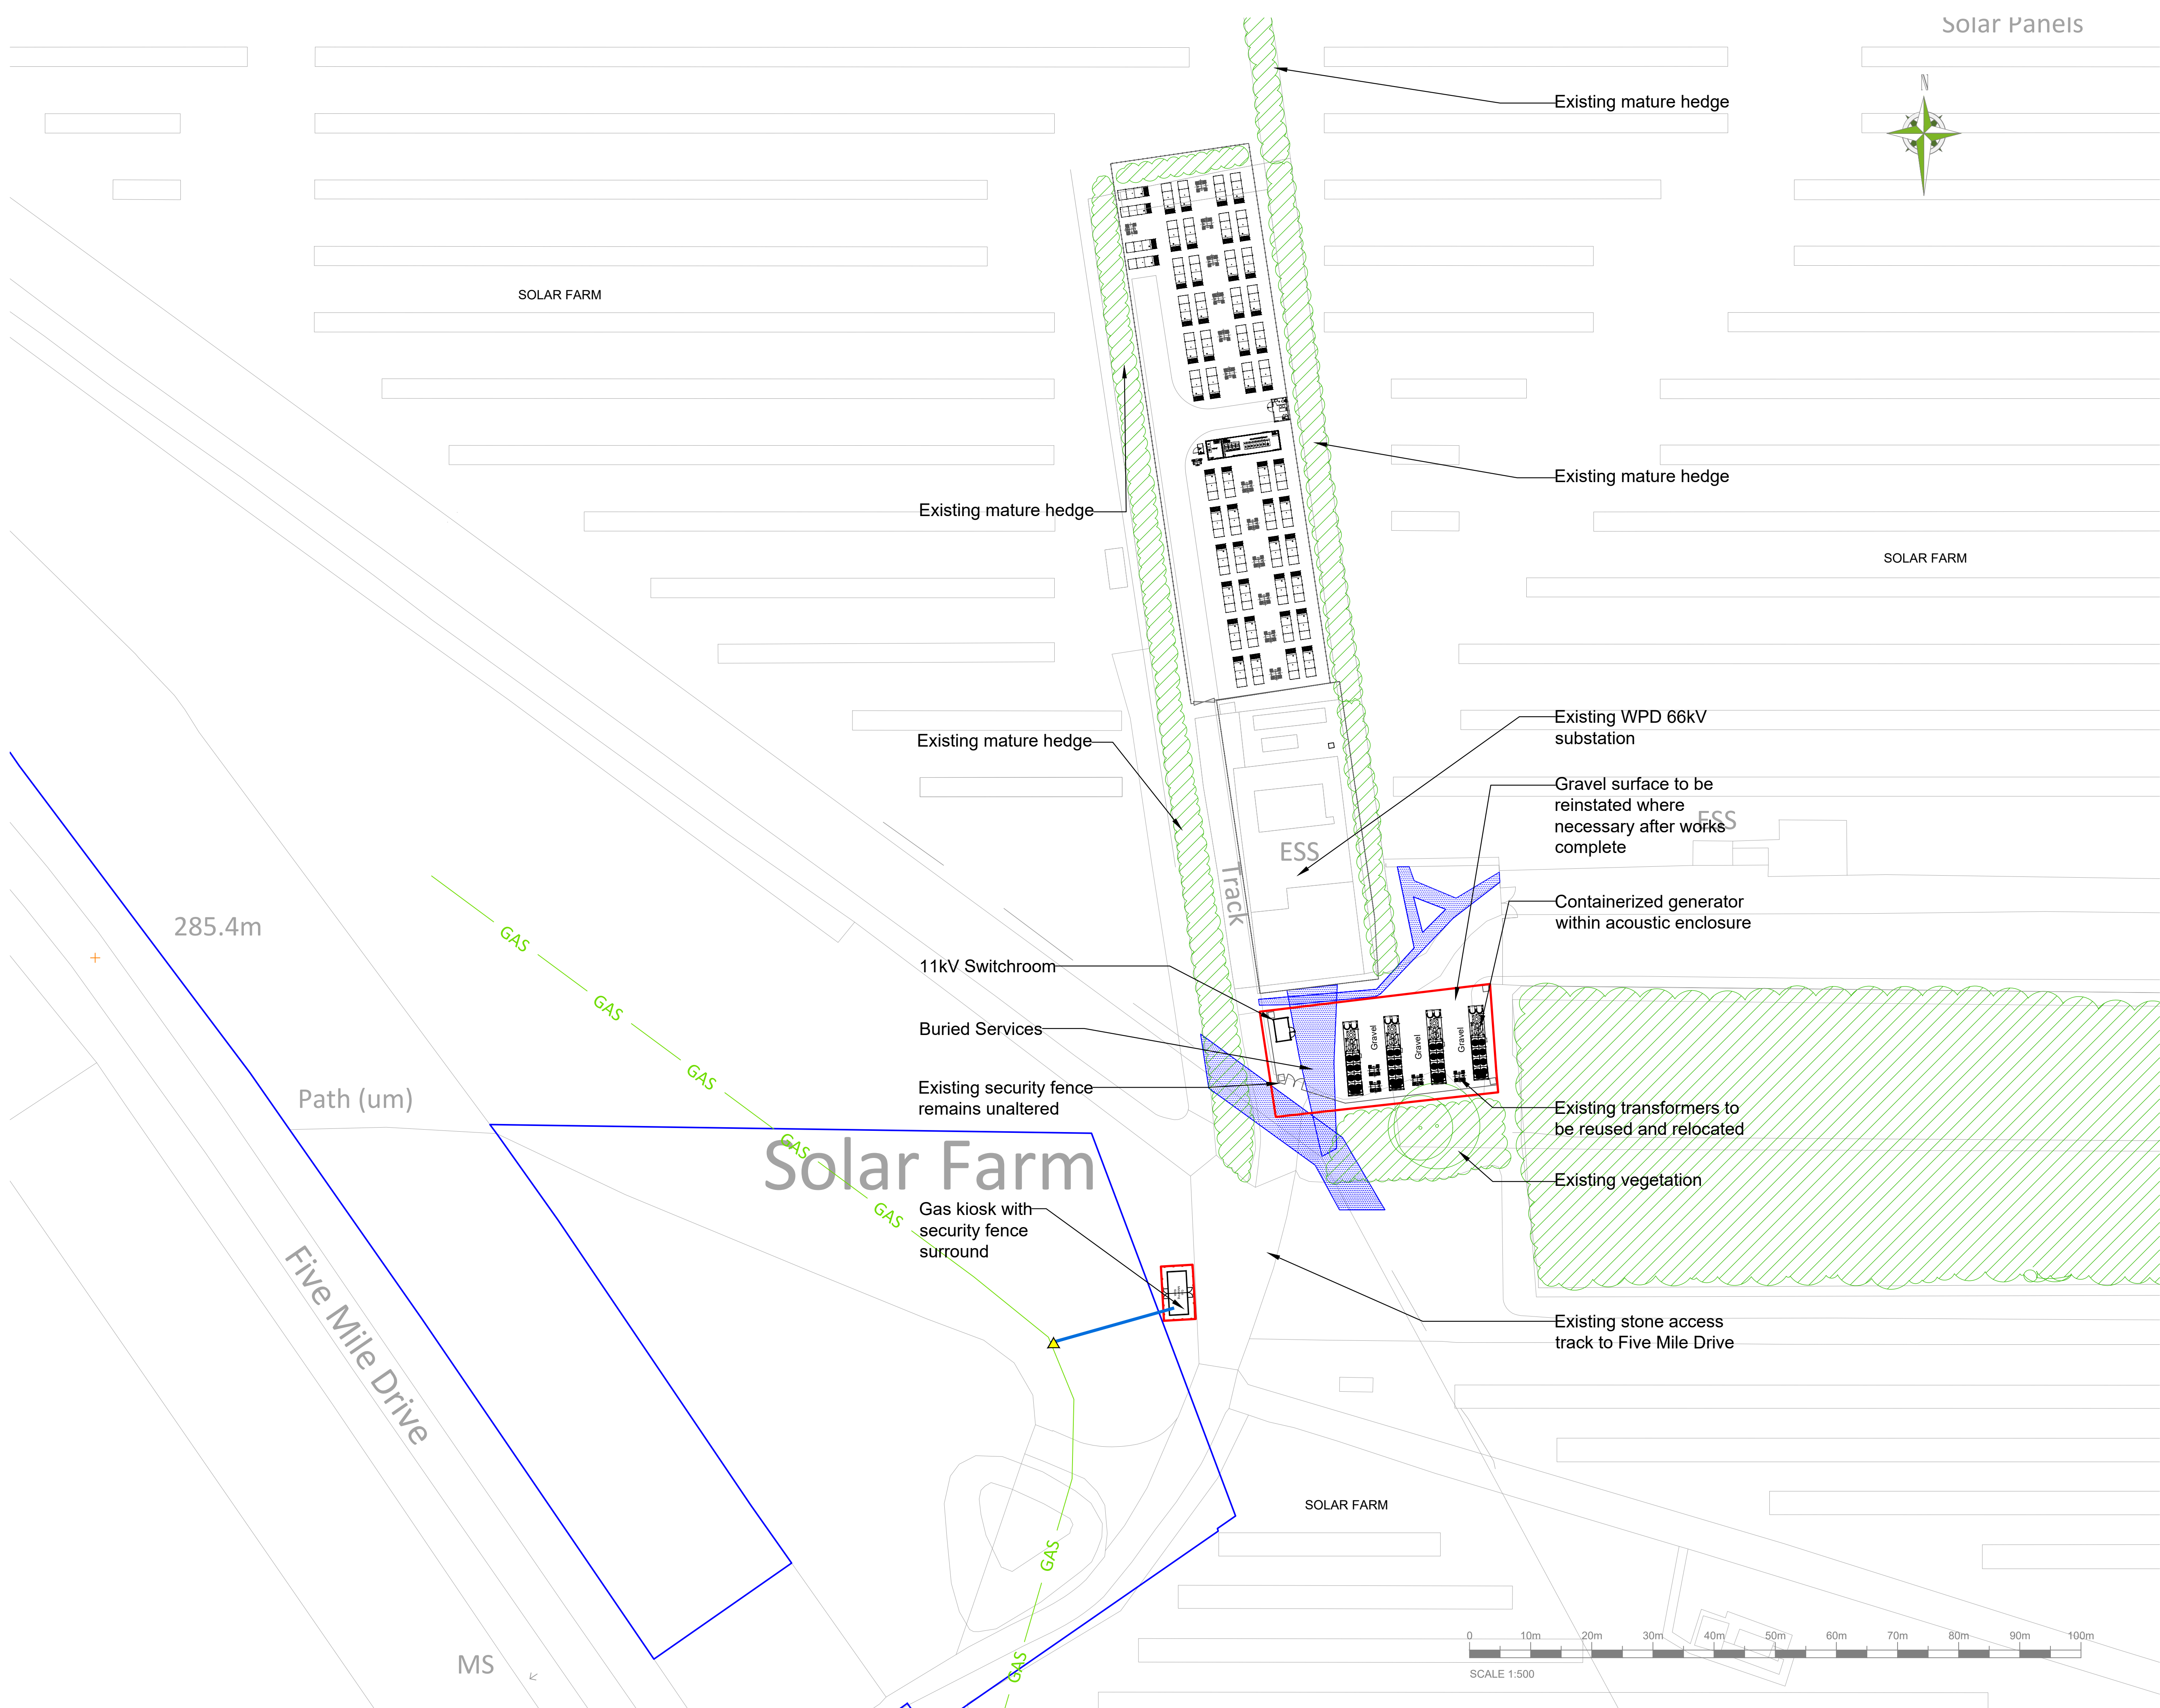

PLANNING PLAN

LEGEND:

1. **SITE INFRASTRUCTURE:**
2. LANDLORDS PROPERTY
   - PROPOSED SITE
   - —GAS—GAS— GAS - MEDIUM PRESSURE
   - ▲ POINT OF CONNECTION ▲

Solar Panels

rev	revision notes	date
REVISIONS		

Planning

Project Title:
NORTHWICK POWER GENERATION
FIVE MILE DRIVE
MORETON IN MARSH
GL56 9TR

Drawing Title:
PROPOSED SITE PLAN

Scale @A1: 1:500 Date: 25.09.23
Drawn: RA Checked: DS
Drawing No: NPG-PP-013 Rev: -