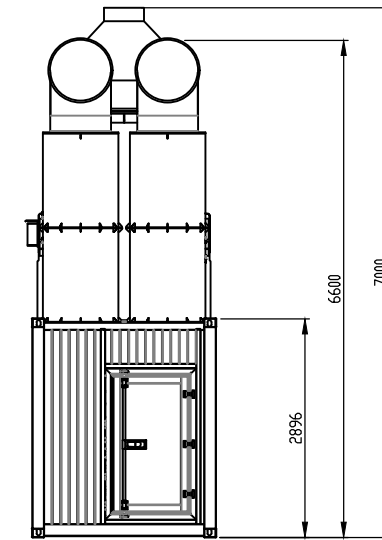

PLANNING PLAN

LEGEND:

View B-B

SCALE 1:100

REVISIONS	date

Planning

Project Title:

STANDARD DRAWING

Drawing Title:

GENERATOR DRAWING

Scale @A3: 1:100 Date: 12.06.23

Drawn: DS Checked: RA

Drawing No: Rev:

STD-GGS-134 -