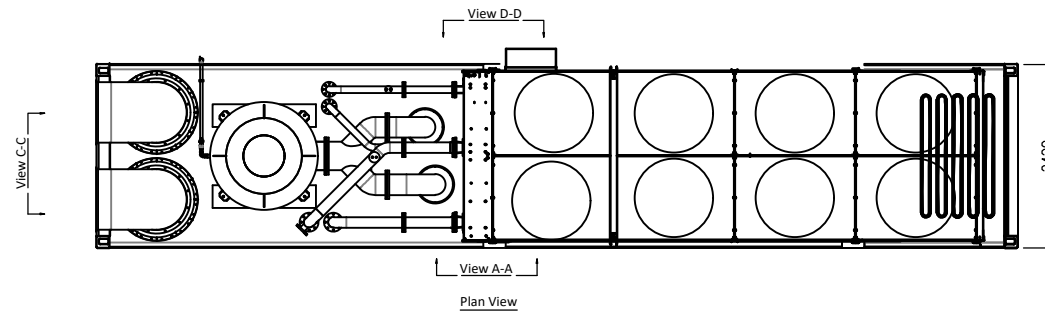

PLANNING PLAN

LEGEND:

SCALE 1:100

REVISIONS	date

Planning

Project Title:

STANDARD DRAWING

Drawing Title:

GENERATOR DRAWING

Scale @A3: 1:100 Date: 12.06.23

Drawn: DS Checked: RA

Drawing No: Rev:

STD-GGS-134 -