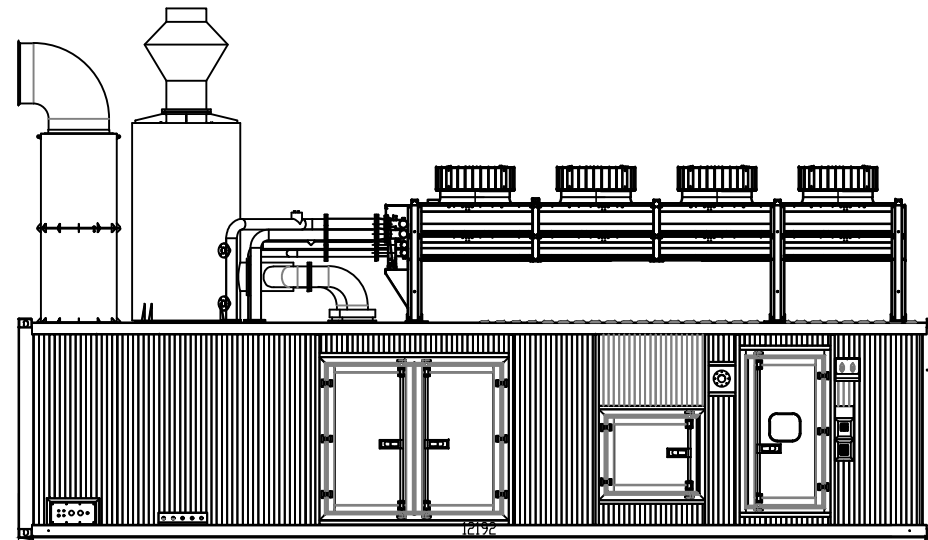

View A-A

View D-D