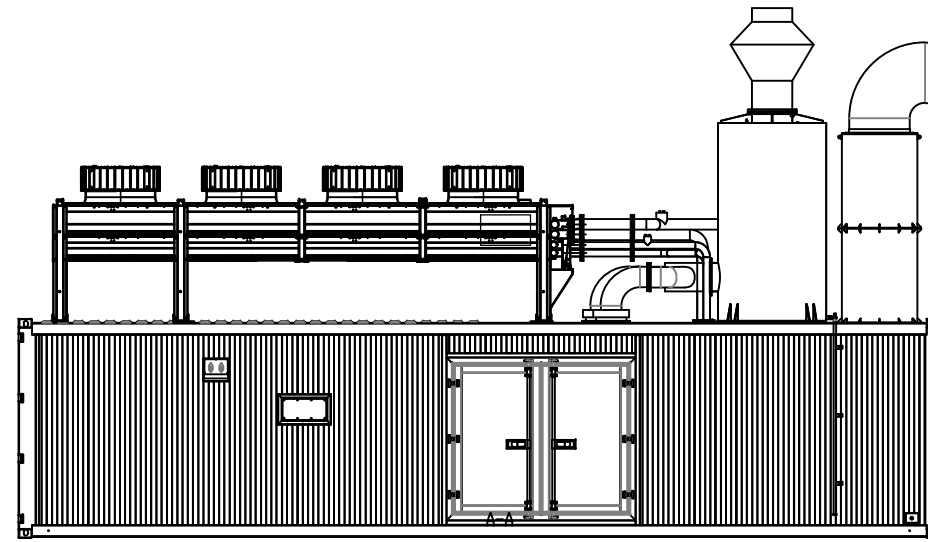

PLANNING PLAN

LEGEND:

View A-A