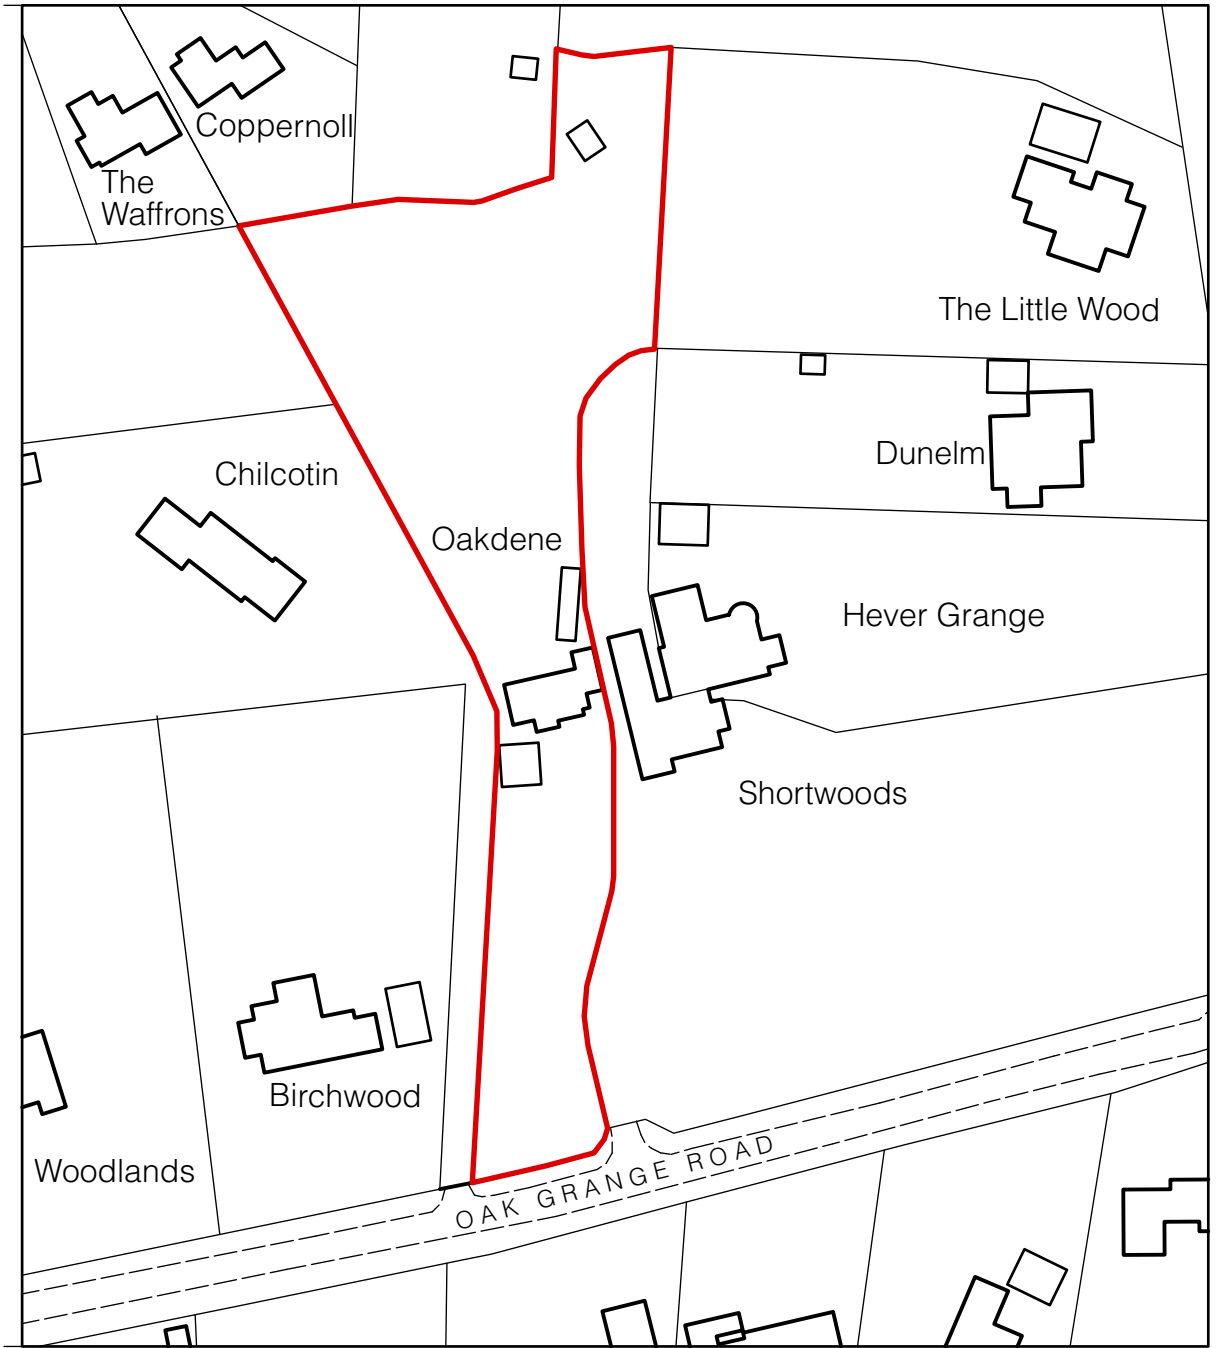

OS map

— Site boundary

WEYSIDE
ARCHITECTS

WEYSIDE ARCHITECTS LTD
9 Wherwell Road
Guildford
GU2 4JR

t 01483 363043
e info@weysidearchitects.co.uk
w www.weysidearchitects.co.uk

OAKDENE, W. CLANDON, GU4 7UB

SITE LOCATION PLAN

Scale
1:1250@A3
Date
OCTOBER 2023

Drawn
JD

076/ LOC P1