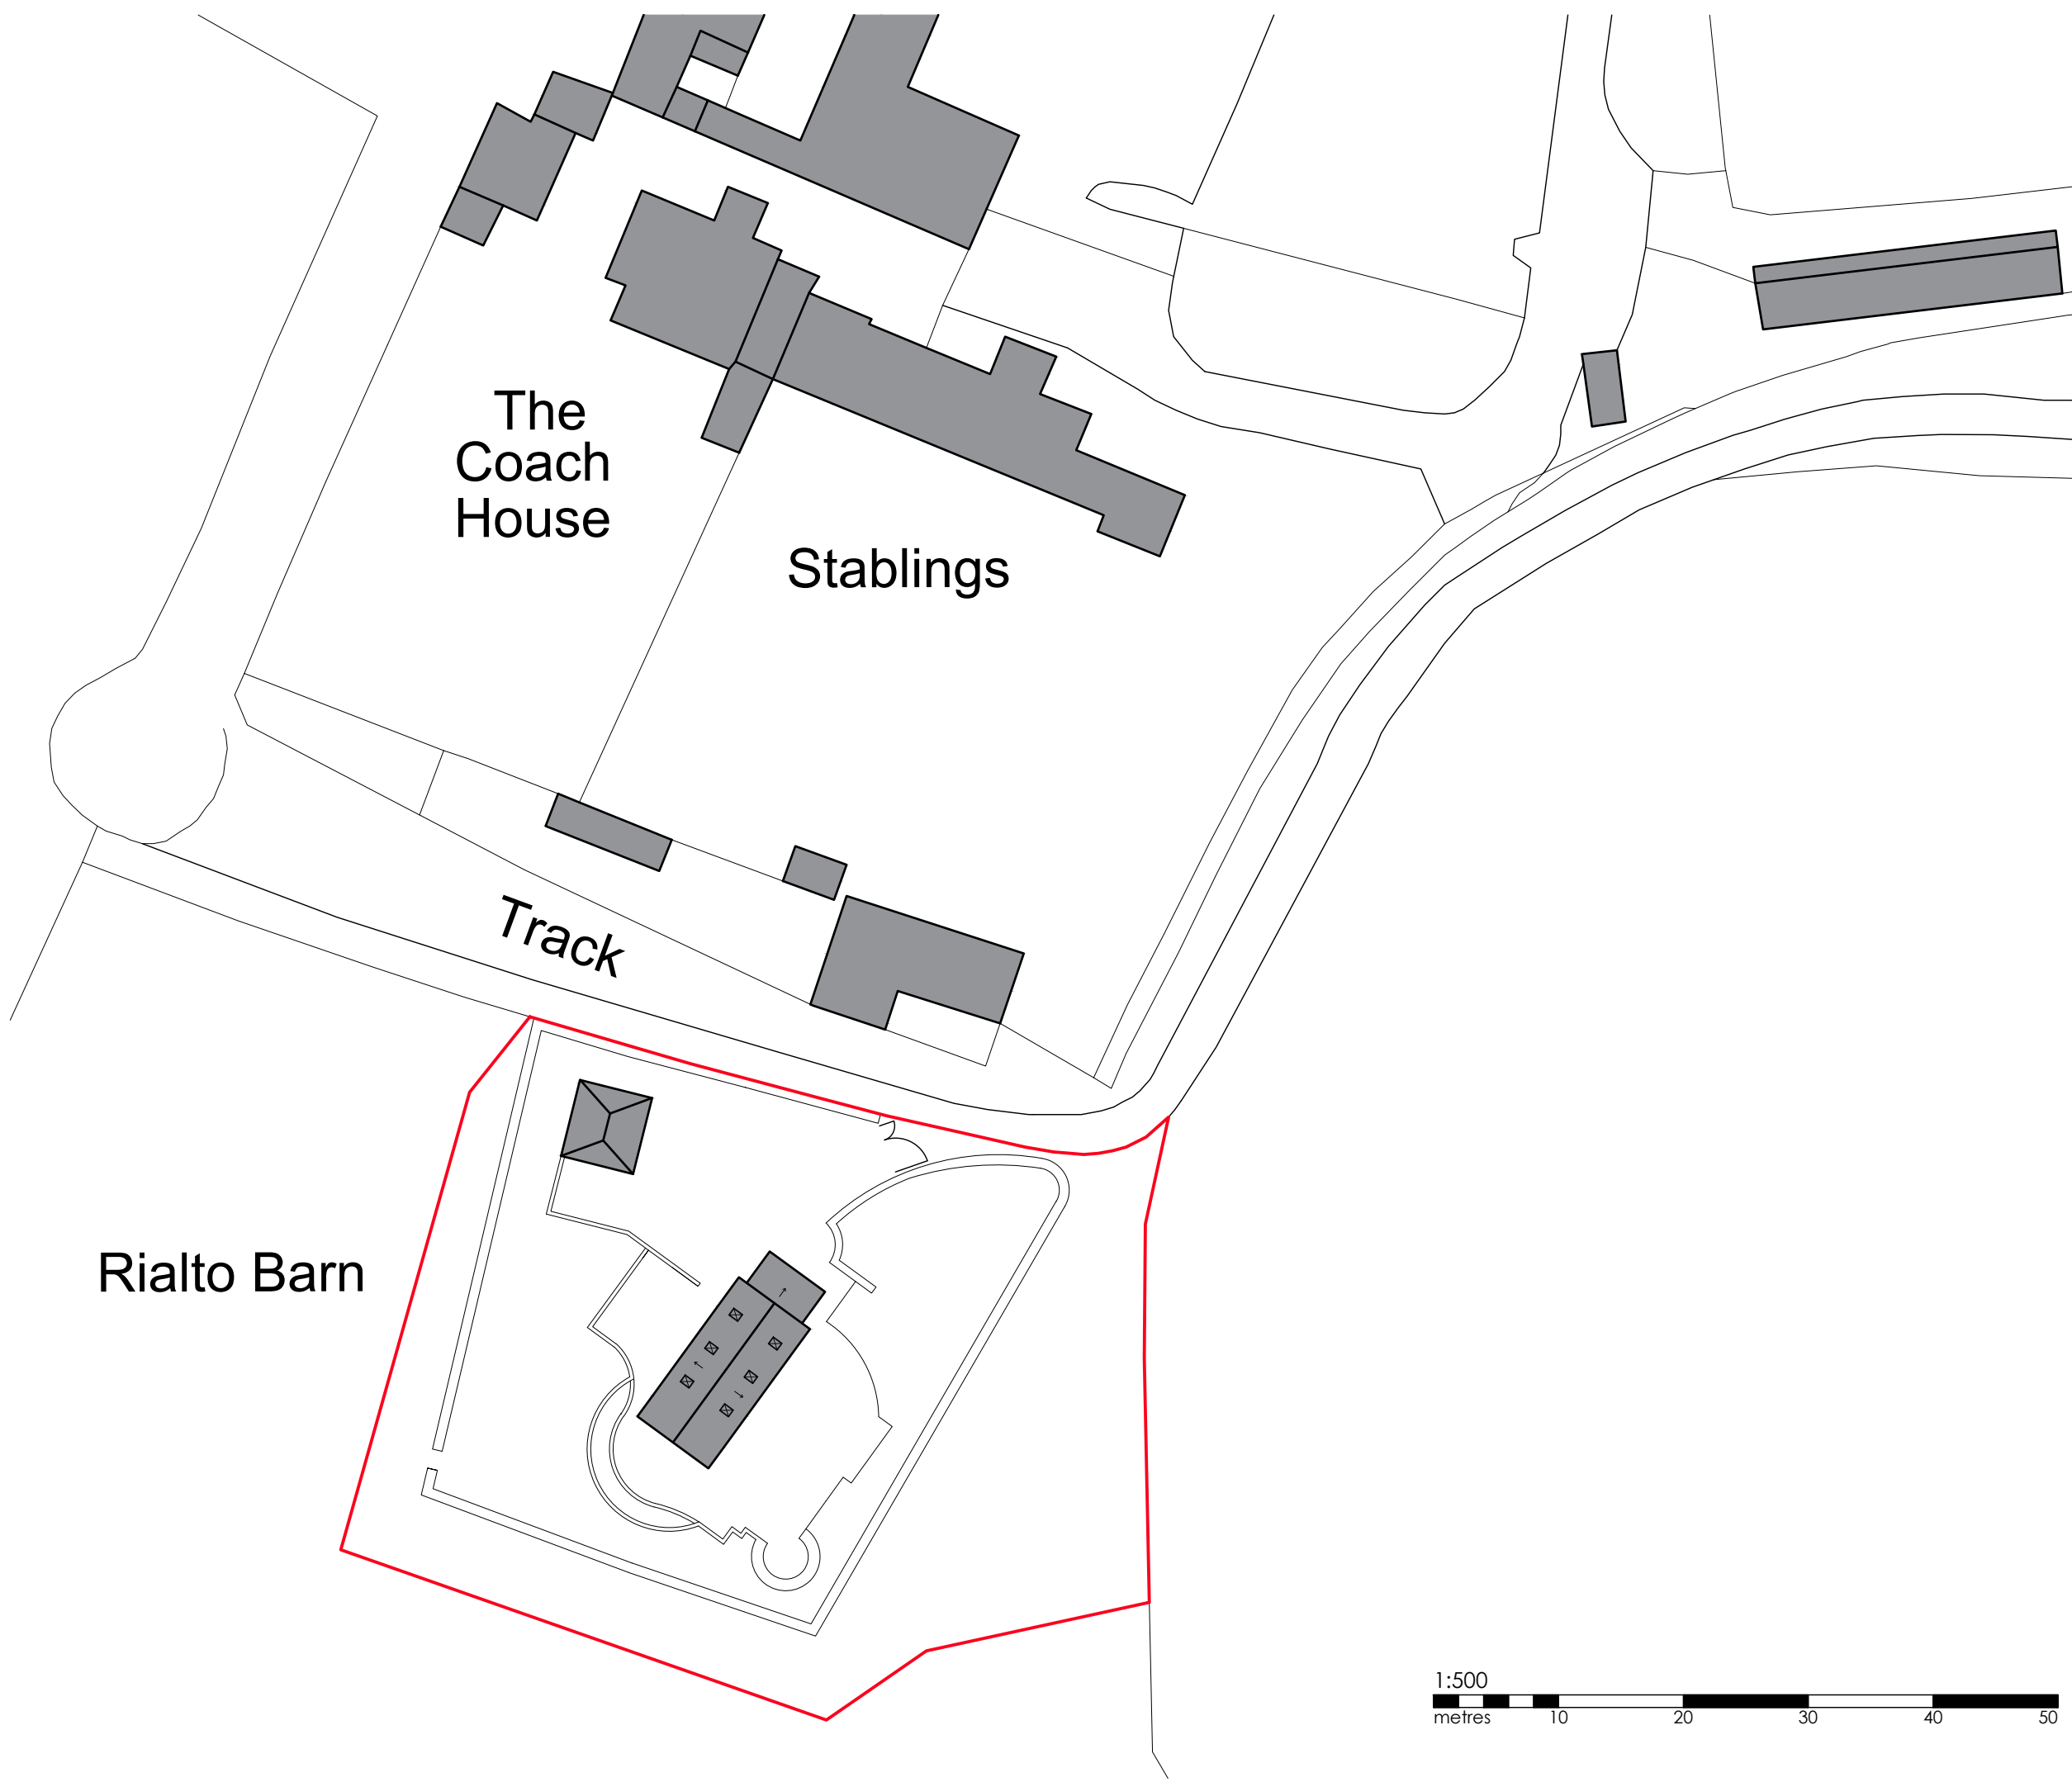

© This Drawing is the copyright of benjamin + beauchamp architects ltd.  
 All dimensions to be checked on site by contractor and not scaled from this drawing.  
 benjamin + beauchamp architects ltd accept no liability for any expense, loss or damage of whatsoever nature and however arising from any variation made to this drawing, or in the execution of the work to which it relates, which has not been referred to them and their approval obtained.  
 P:\WOOKEY - Rialto Barn - 0977\Drawings, Photos & Graphics\B2 Drawings\Drawing board\0977.S.004 Block Plan As Existing.dwg

Rialto Barn

The Coach House

Stablings

Track

Revision	Date	Initials	Notes
Project			

WOOKEY  
Rialto Barn

Block Plan  
As Existing

PLANNING

Drawing No. 0977.S.004