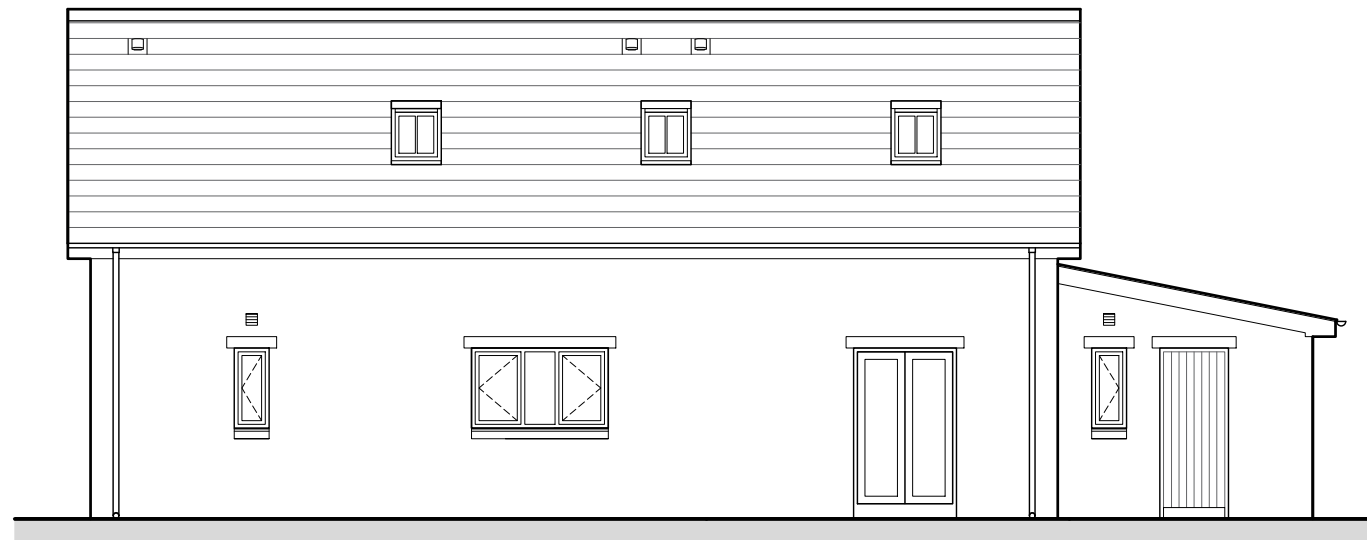

**NORTH EAST ELEVATION**

**NORTH WEST ELEVATION**

**SOUTH WEST ELEVATION**

**SOUTH EAST ELEVATION**

Revision	Date	Initials	Notes
Project			

**WOOKEY**  
**Rialto Barn**

**Elevations,  
 As Existing**

**SURVEY**

**benjamin + beauchamp**  
**architecture design conservation**  
 the borough studios, the borough,  
 wedmore, somerset BS28 4EB  
 T 01934 713313 F 01934 713314

Drawn By	Date	Scale
ER	18/09/23	1:100 at A3

Drawing No. **0977.S.003** -