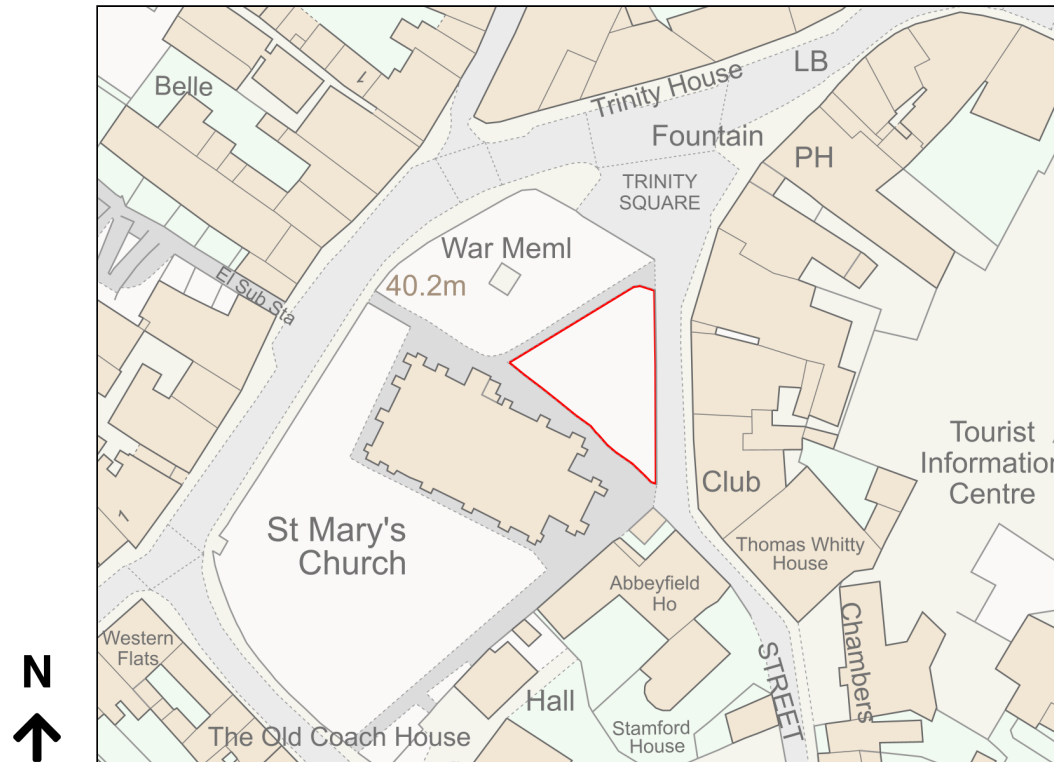

Location Plan

Site Address: St Marys Church, West Street, Axminster, EX13 5NU

Date Produced: 11-Oct-2023

Scale: 1:1250 @A4

Planning Portal Reference: PP-1252223v1