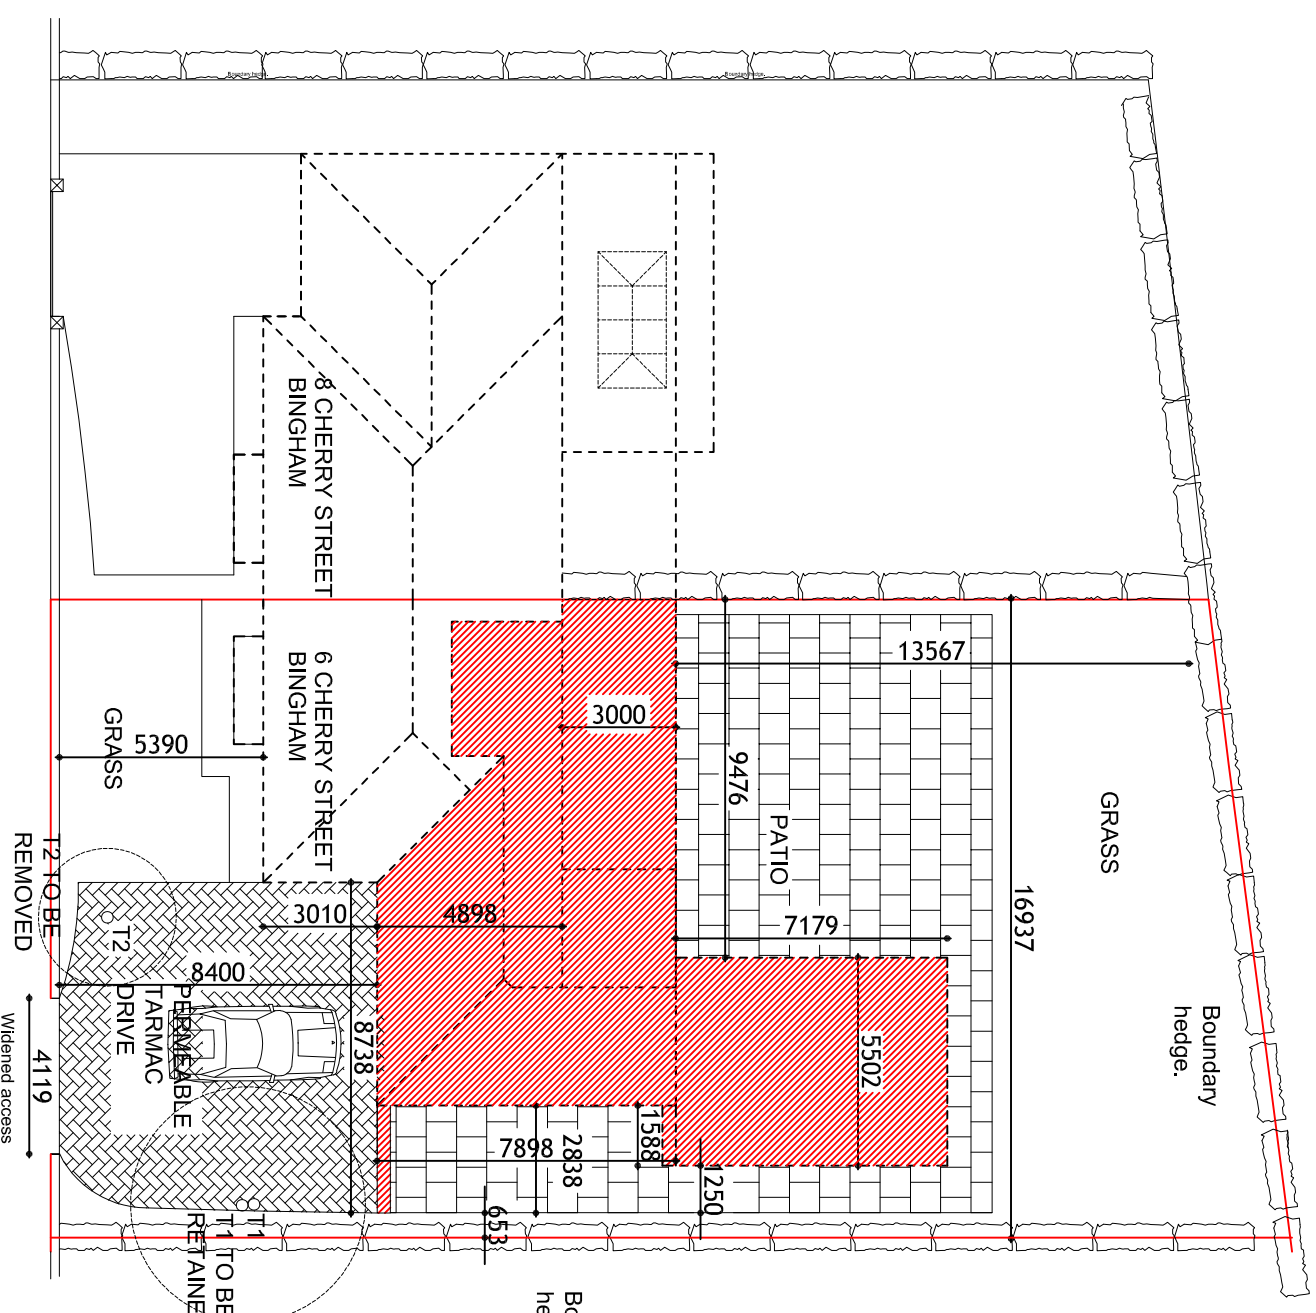

Crown Copyright 2023 OS Licence 100035409

Metres (1:1250 scale)

Location plan (1:1250)

Crown Copyright 2023 OS Licence 100035409

Metres (1:200 scale)

@ Crown Copyright 2023 OS Licence 100035409

Site plan (1:200)