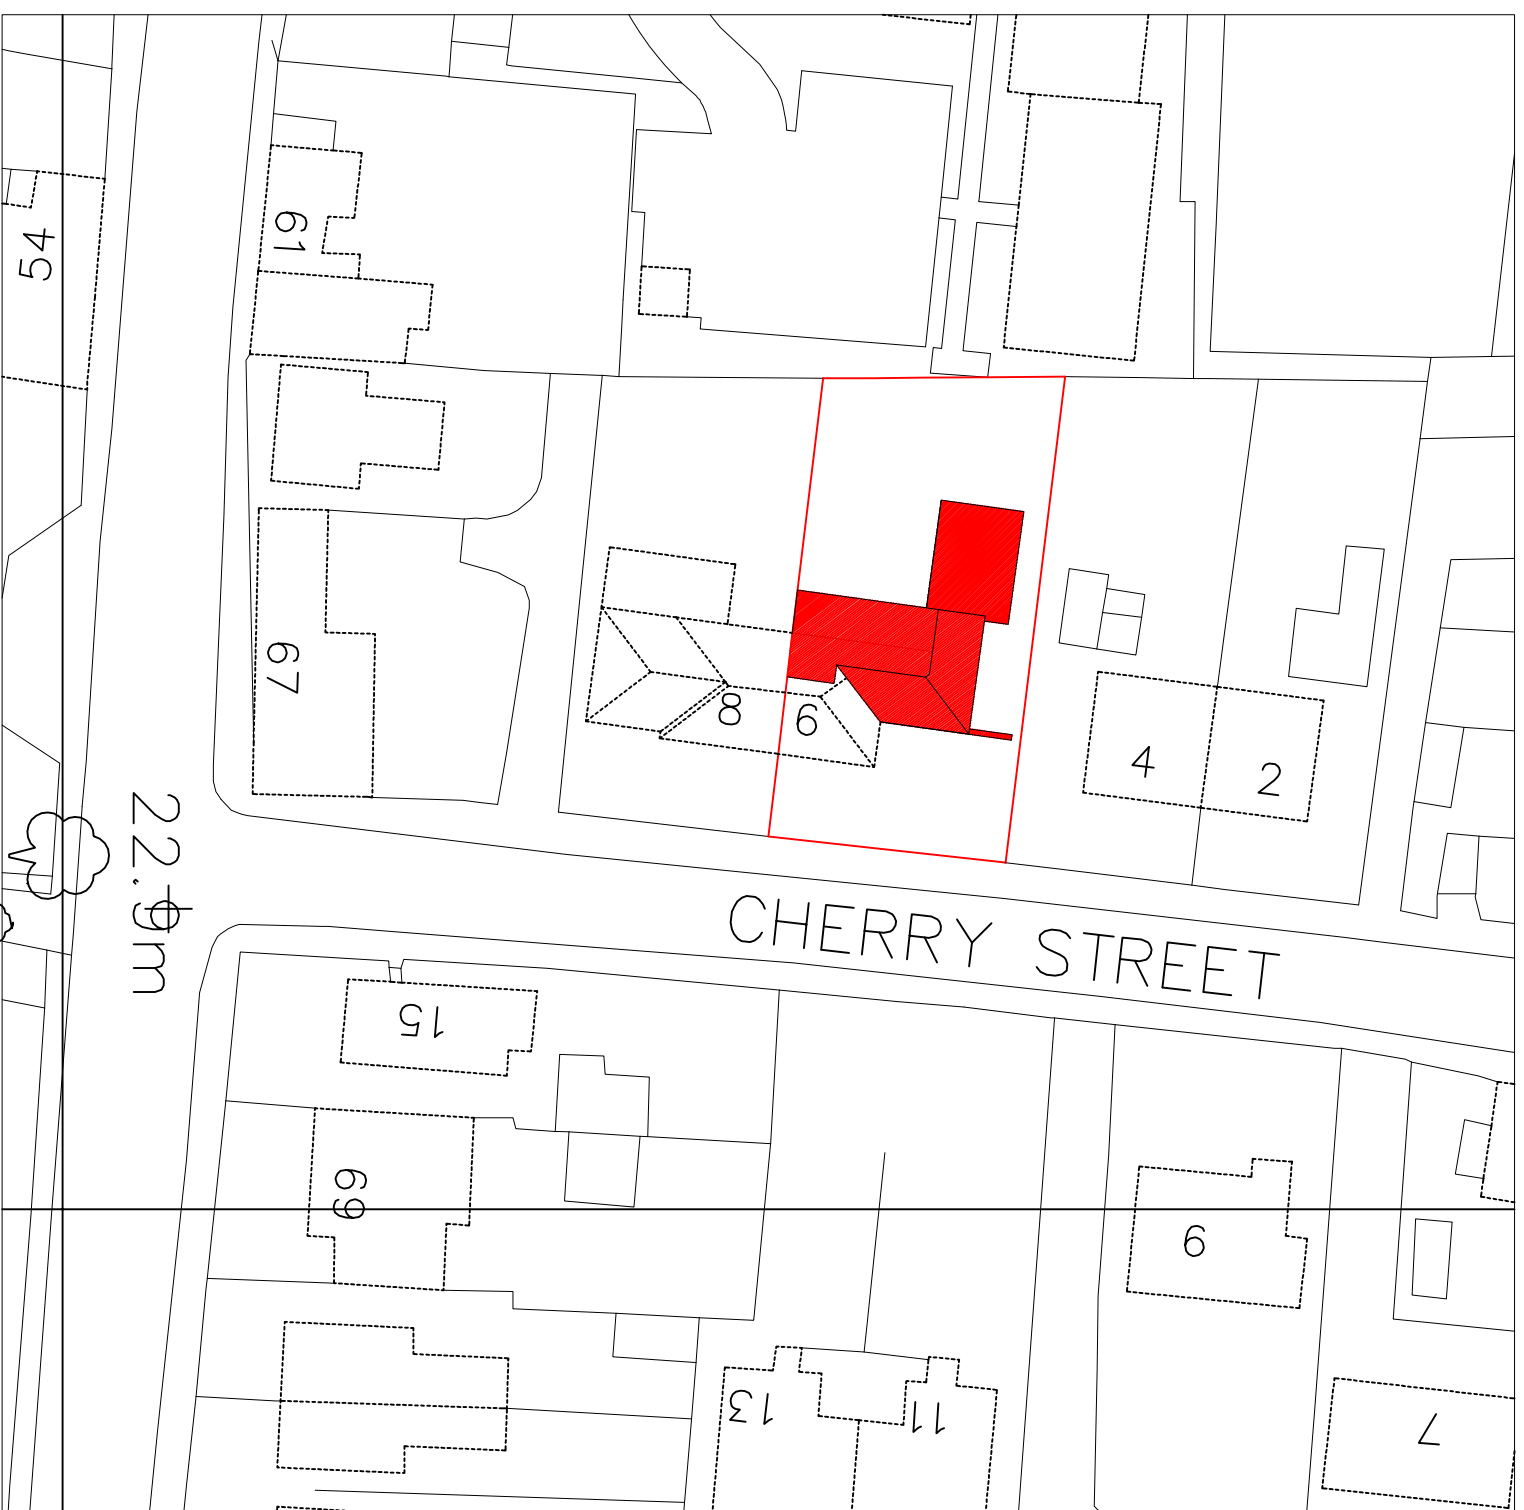

Proposed extension shown
hatched in red

@ Crown Copyright 2023 OS Licence 100035409

Metres (1:500 scale)

Block plan (1:500)

RDS Design Services (Bingham) Ltd. 1 Betony Close, Bingham, Notts. NG13 8TP web - www.rdsdesignservices.co.uk email - rdsdesignservices@live.co.uk Office - 01949 838128 Mob - 07980640454			
CLIENT Mr and Mrs G Ashton		JOB Proposed works to: 6 Cherry Street, Bingham, Nottinghamshire, NG13 8AJ	
DESCRIPTION OF WORKS New two storey Side extension and Single Storey rear extensions.			
SHEET TITLE Block plan		date June 2023	
job ref. 23-017		scale 1:500 @ A3	
drwg. no. 07			