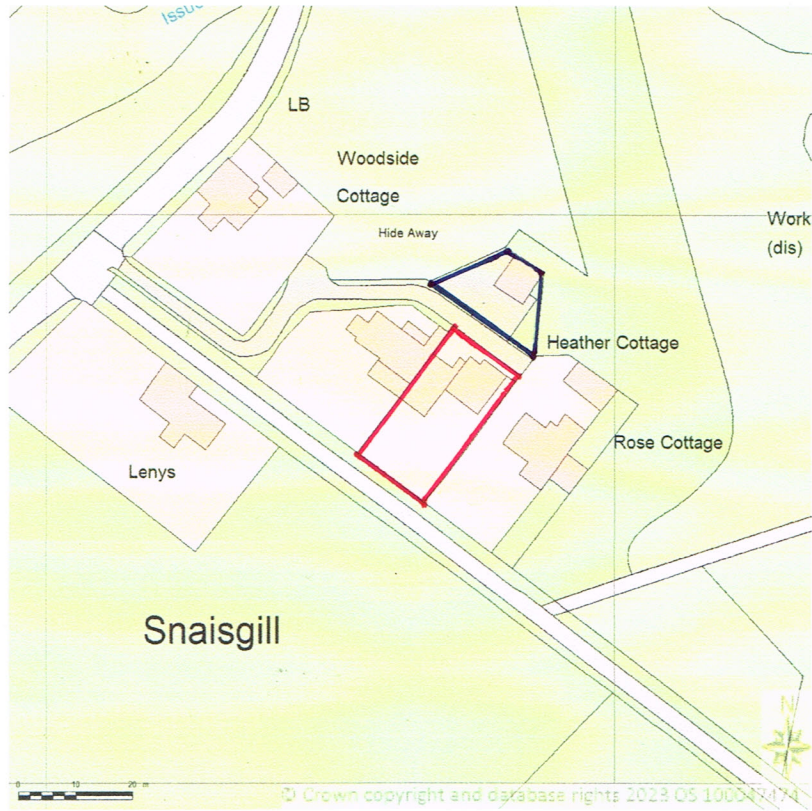

SITE LOCATION PLAN
AREA 2 HA
SCALE 1:1250 on A4
CENTRE COORDINATES: 395464, 526866

Supplied by Streetwise Maps Ltd
www.streetwise.net
Licence No: 100047474
06/09/2023 13:38