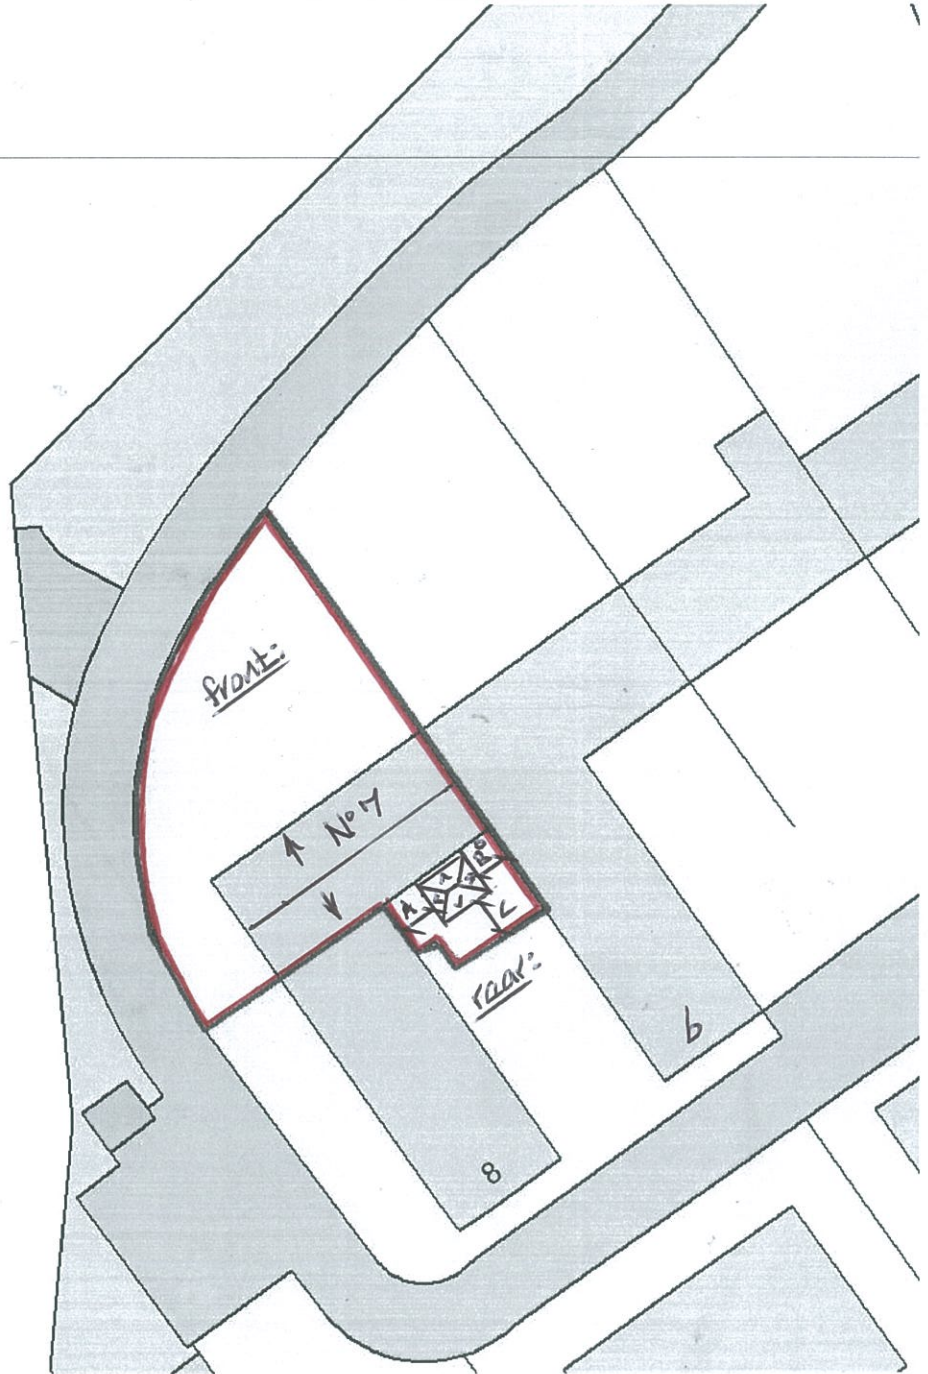

BLOCK/SITE PLAN
AREA 90m x 90m
SCALE 1:500 on A4
CENTRE COORDINATES: 430159, 579063

A = 1800mm
B = 1550mm
C = 1475mm

Supplied by Streetwise Maps Ltd
www.streetwise.net
Licence No: 100047474
20/09/2023 16:10:53

PROPOSED SITE PLAN: (ROOF PLAN) 7 PARK FARM BARNIS NE24 4HD