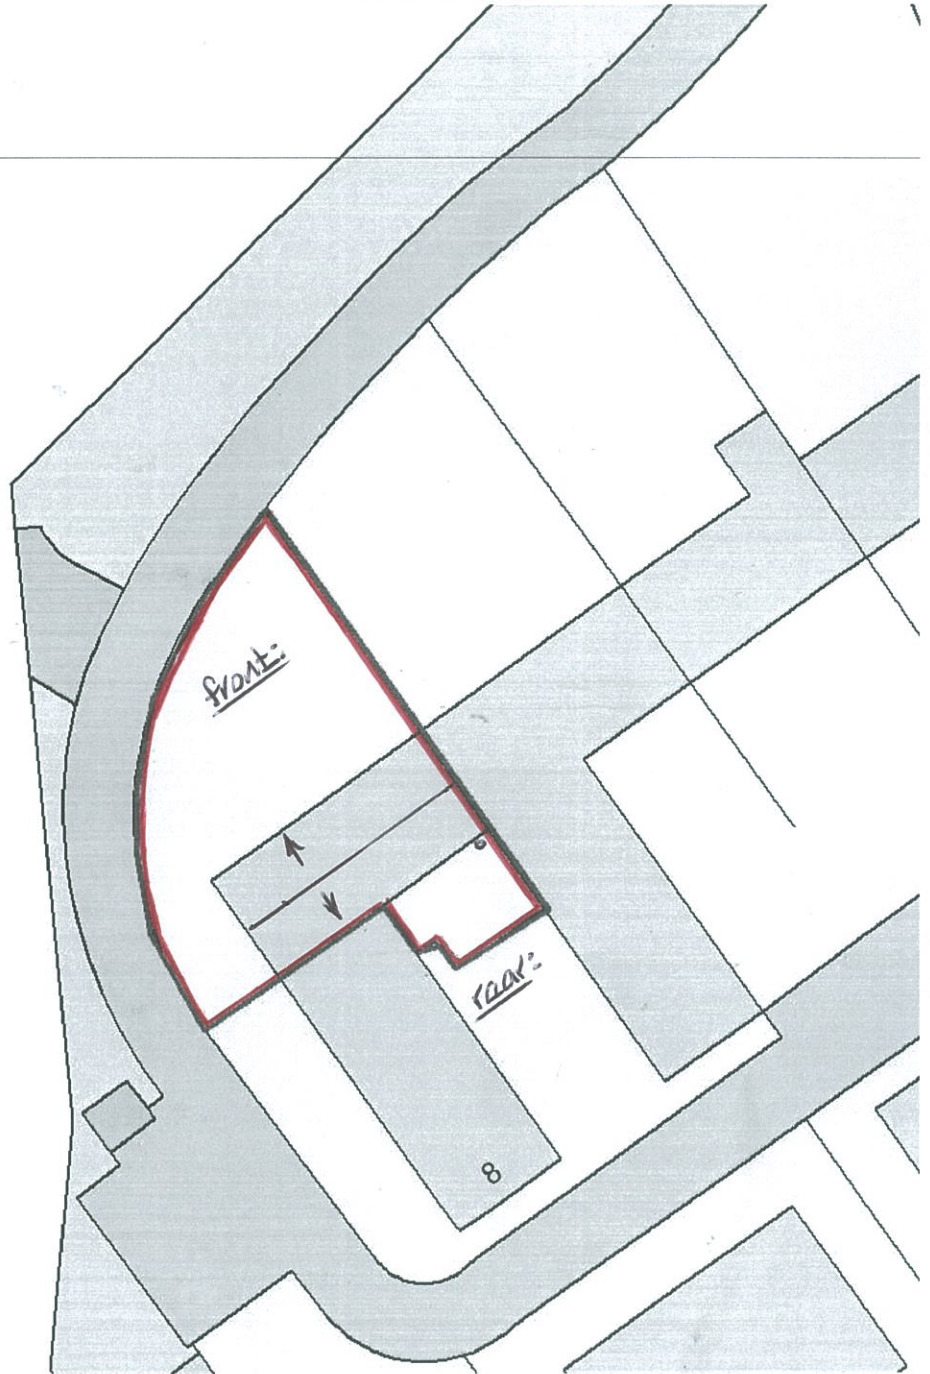

BLOCK/SITE PLAN
AREA 90m x 90m
SCALE 1:500 on A4
CENTRE COORDINATES: 430159, 579063

Supplied by Streetwise Maps Ltd
www.streetwise.net
Licence No: 100047474
20/09/2023 16:10:53

EXISTING SITE PLAN: (ROOF PLAN) 7 PARK FARM BARNIS NE24 4HD