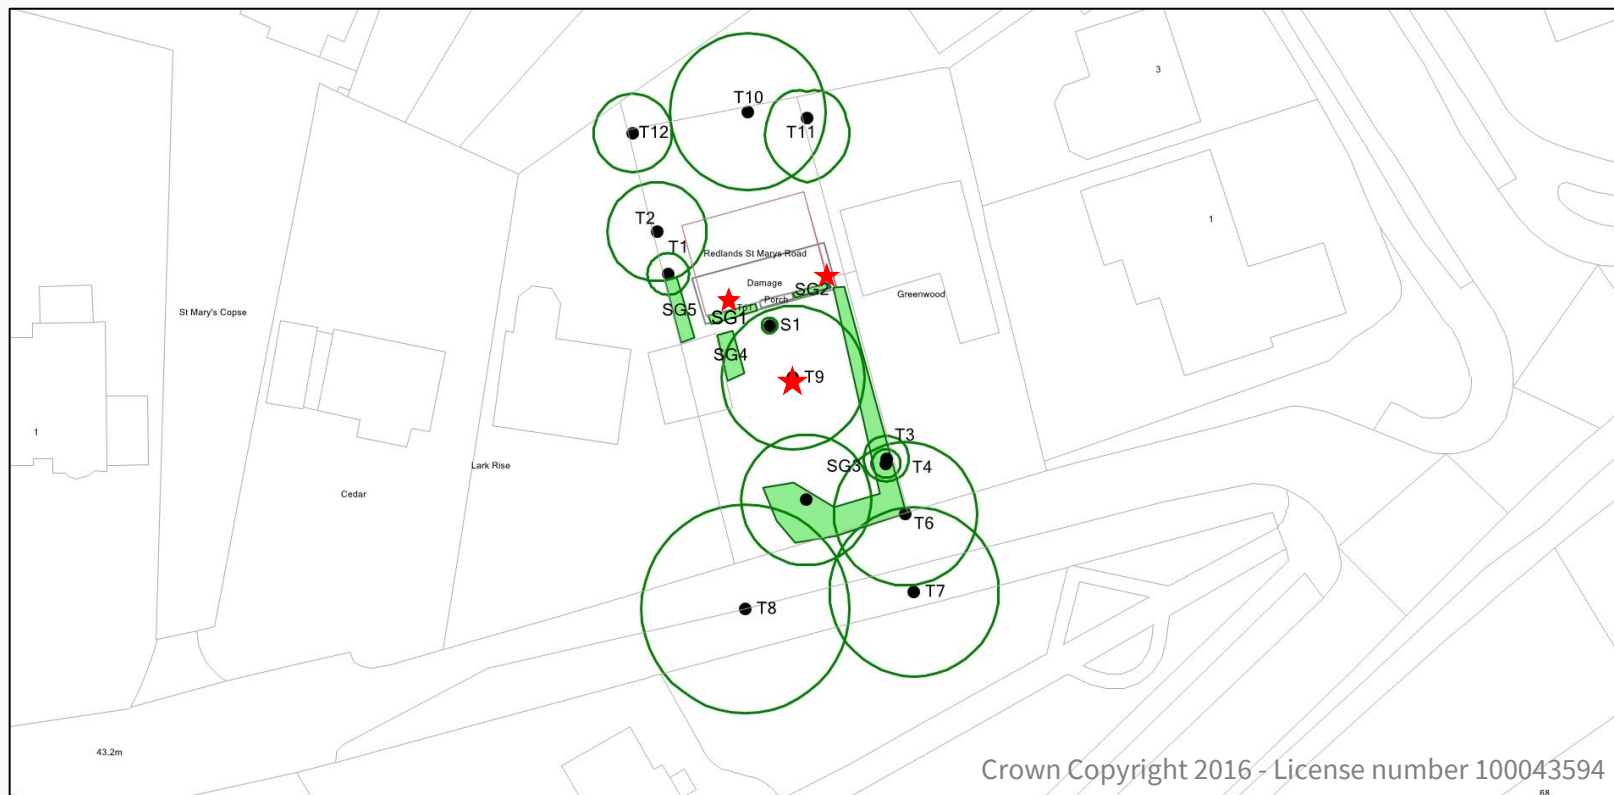

7.0 APPENDIX 2: SITE PLAN

Location: Redlands, St. Marys Road, Worcester Park, KT4 7JL

Job Ref: 251663

Survey Date: 03/02/2023 – NTS

By Property Risk Inspection - Insurance Services