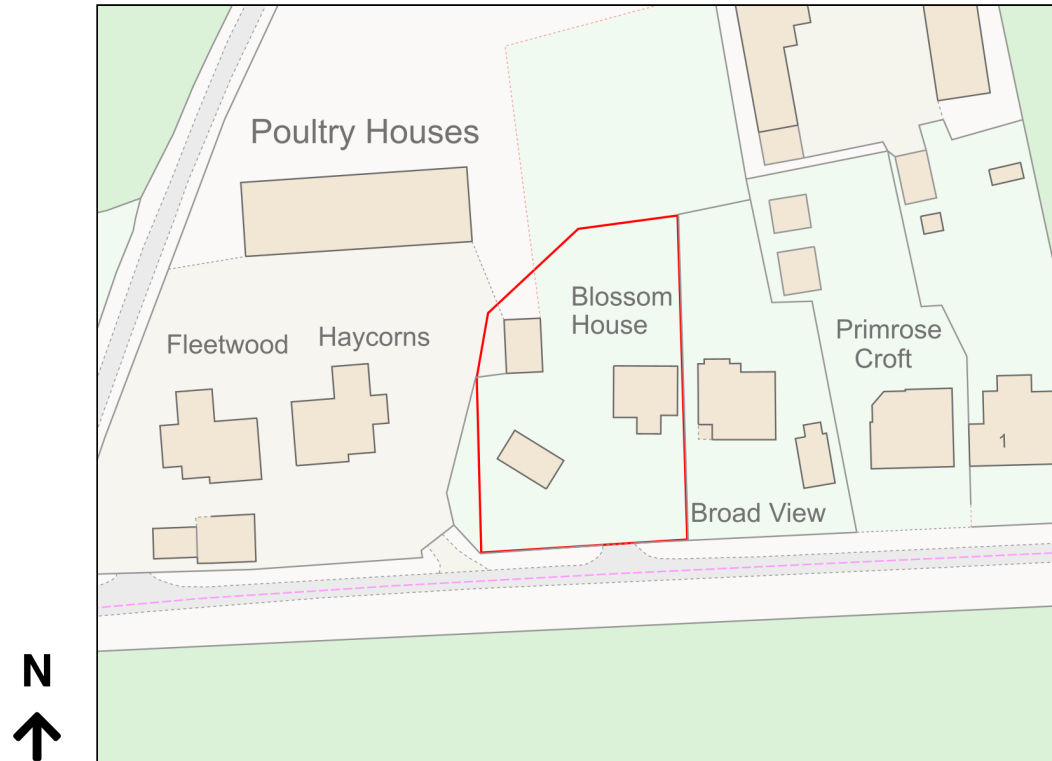

# Location Plan

Site Address: Blossom House, Mount Carmel Road, Palestine, SP11 7ES

Date Produced: 16-Oct-2023

Scale: 1:1250 @A4

Planning Portal Reference: PP-12532195v1