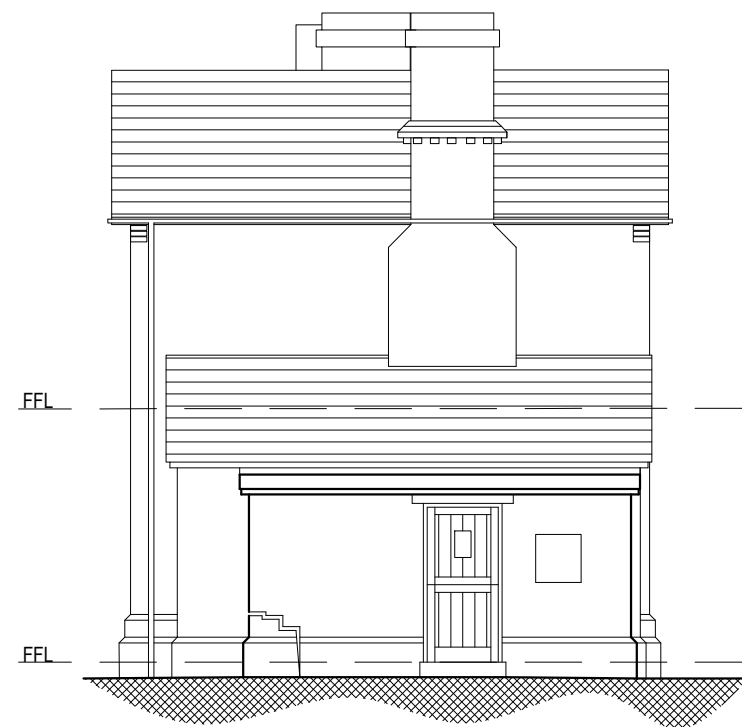

East Elevation

South Elevation

NUMBER
109/001/04

REVISION
-

CLIENT
Ian Boulton

PROJECT
Refurbishment @
Station House
Station Road
Misterton
Bassetlaw
DN10 4DH

DRAWING
Elevations 1 of 2

STAGE
Existing

SCALE 1:100 @ A3

DATE 23/7/2023