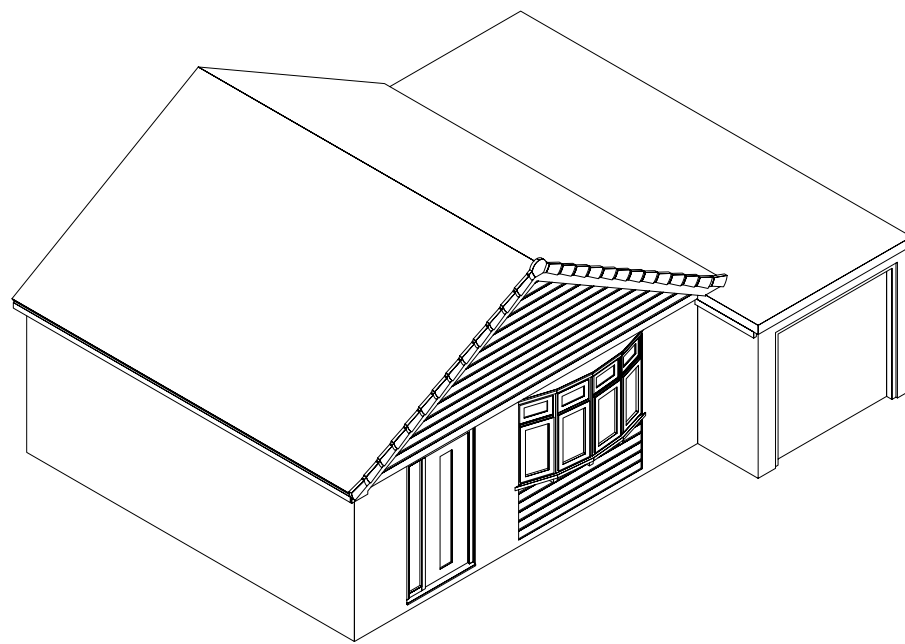

1 **Isometric-NE**
Scale: 1:100

2 **Isometric-SE**
Scale: 1:100

Copyright © 2023 Fitzgerald Architecture. All rights reserved

Fitzgerald architecture

4A Shepherds Way Everton,
Hampshire, SO41 0DB.
T +44(0)1590 644154
F +44(0)1590 644154
E info@fitzgeraldarchitecture.com
W www.fitzgeraldarchitecture.com

Revisions:

-
-
-
-
-

Works to 27 Pinewood Road
ALTERATIONS TO FRONT
General Arrangement
Isometric Views-Existing

Date:
28.09.23

Scale:
1:100@A3

Project No:
23141

Cadd file:
141P002-X.vwx
Issue for:
PLANNING APPLICATION
Drawing No:
141/P/003