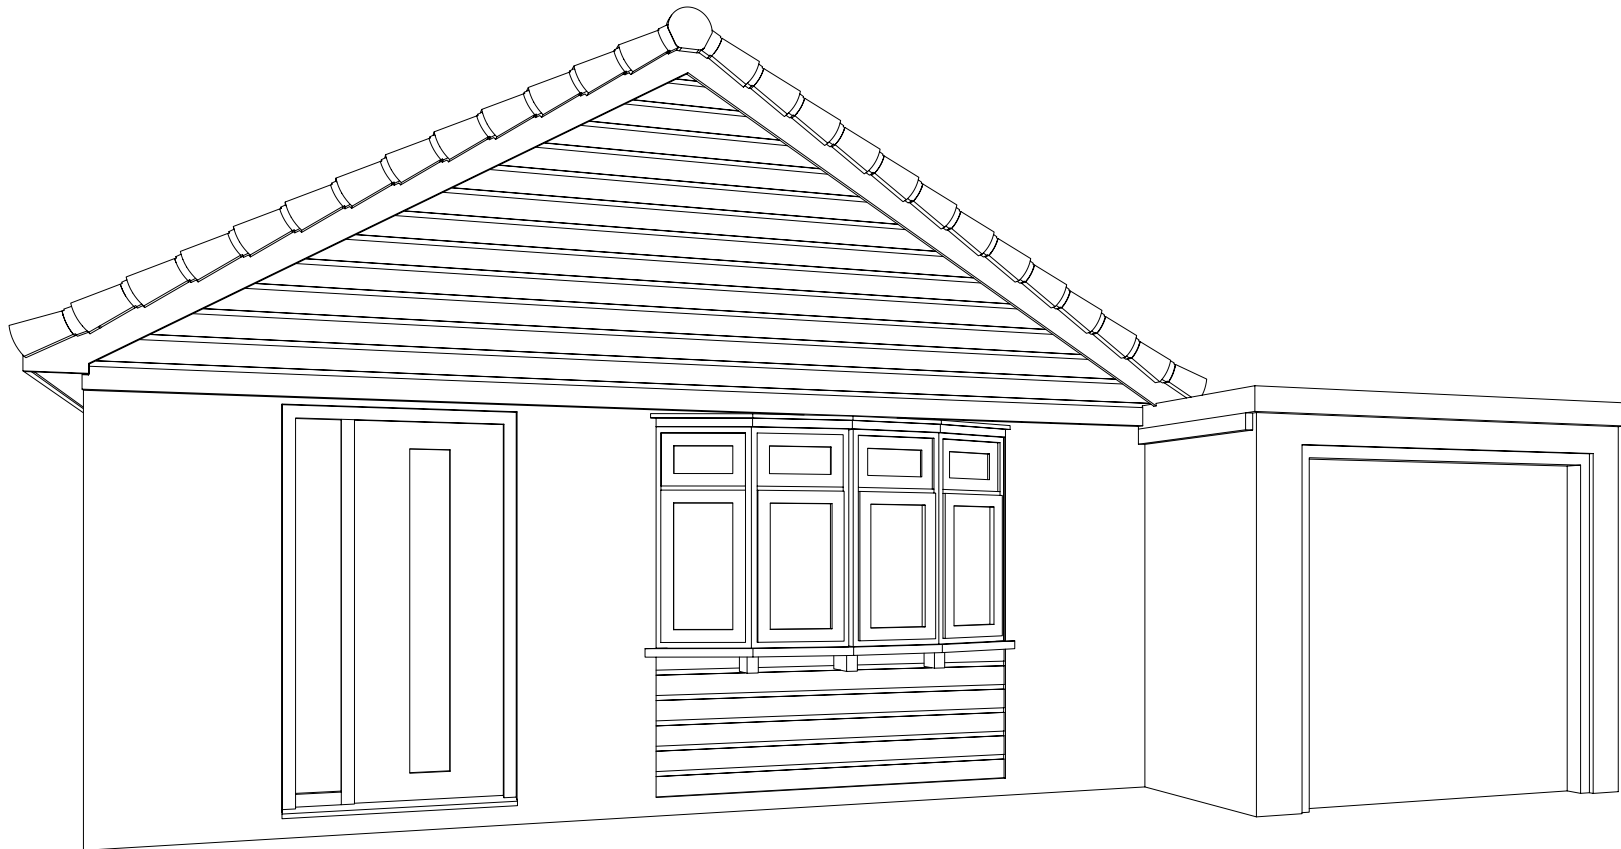

1 Perspective-NE
Scale: 1:1.2

2 Perspective-SE
Scale: 1:1.2

Copyright © 2023 Fitzgerald Architecture. All rights reserved

Fitzgerald architecture

4A Shepherds Way Everton,
Hampshire, SO41 0DB.
T +44(0)1590 644154
F +44(0)1590 644154
E info@fitzgeraldarchitecture.com
W www.fitzgeraldarchitecture.com

Revisions:
-
-
-
-
-

Works to 27 Pinewood Road
ALTERATIONS TO FRONT
General Arrangement
Perspective View-Existing

Date: 28.09.23
Scale: NTS@A3
Project No: 23141

Cadd file:
141P002-X.vwx
Issue for:
PLANNING APPLICATION
Drawing No:
141/P/004
Rev:
-